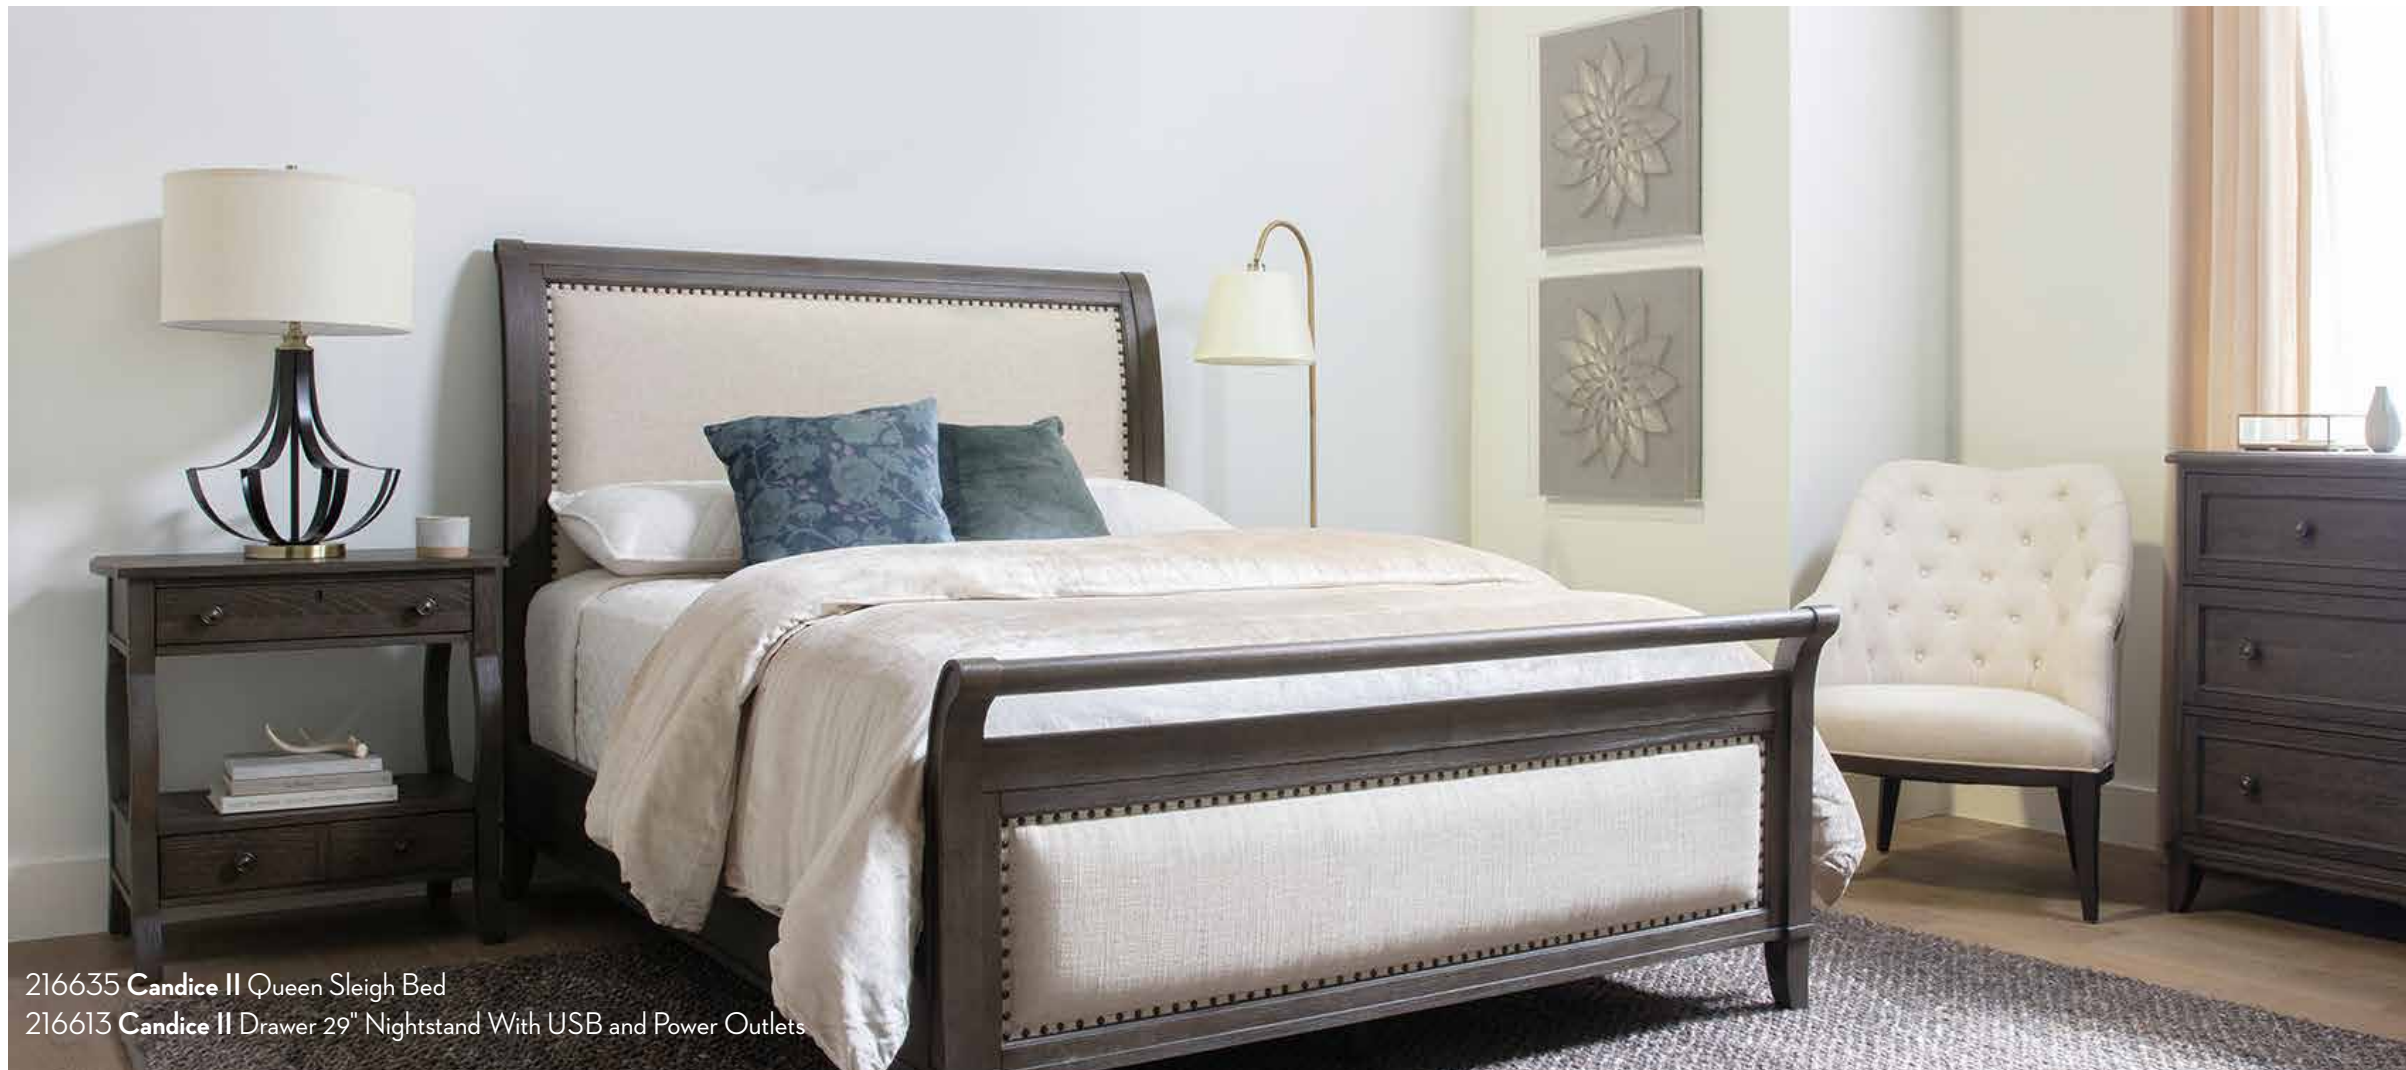

243507 **Jarrold** Grey 5 Piece Counter Set
251324 **Jaxon** Grey 68" Bookcase

Sleep On It

When you're furnishing your bedroom for less, you don't have to think of it as skimping on anything. Even the most stylish designs can be found at the best deals, and we're confident we have plenty of pieces that allow you to save big and cozy up.

256829 **Claire** Queen Metal Panel Bed
256080 **Deny** Grey Accent Chair

248778 **Chelsea** 27" Nightstand

Claire Queen Metal Panel Bed

It's time to embrace and elevate the metal bed trend with our strong, dark and handsome Claire bed. Airy yet sturdy, the frame combines subtle curves with clean lines for style that can go modern or classic. Iron is decked in a smooth black powder-coated finish for rich sophistication, while rods that end in decorative finials add a distinctive finishing touch.