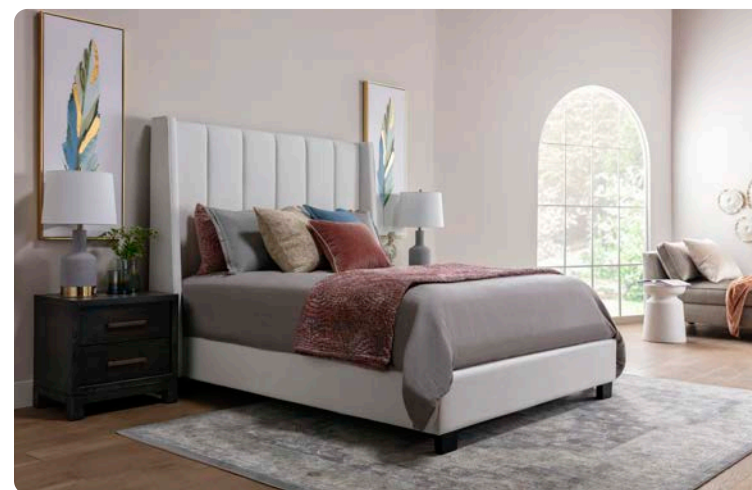

- 01. 271473 MILO Buffet
- 02. 110379 VALENCIA End Table
- 03. 277133 Big Blooms w/ Birch Frame 38"

It's all the little things that help create a lovely look.

..... **Add a touch of elegance and a hint of glamour.**

sweet escape

A refined and regal retreat is exactly the kind of feminine sanctuary you need for relaxation perfection.

We're head over heels for a striking statement headboard.

71311 Stuart Jute & Metal Mirror 2pc Set