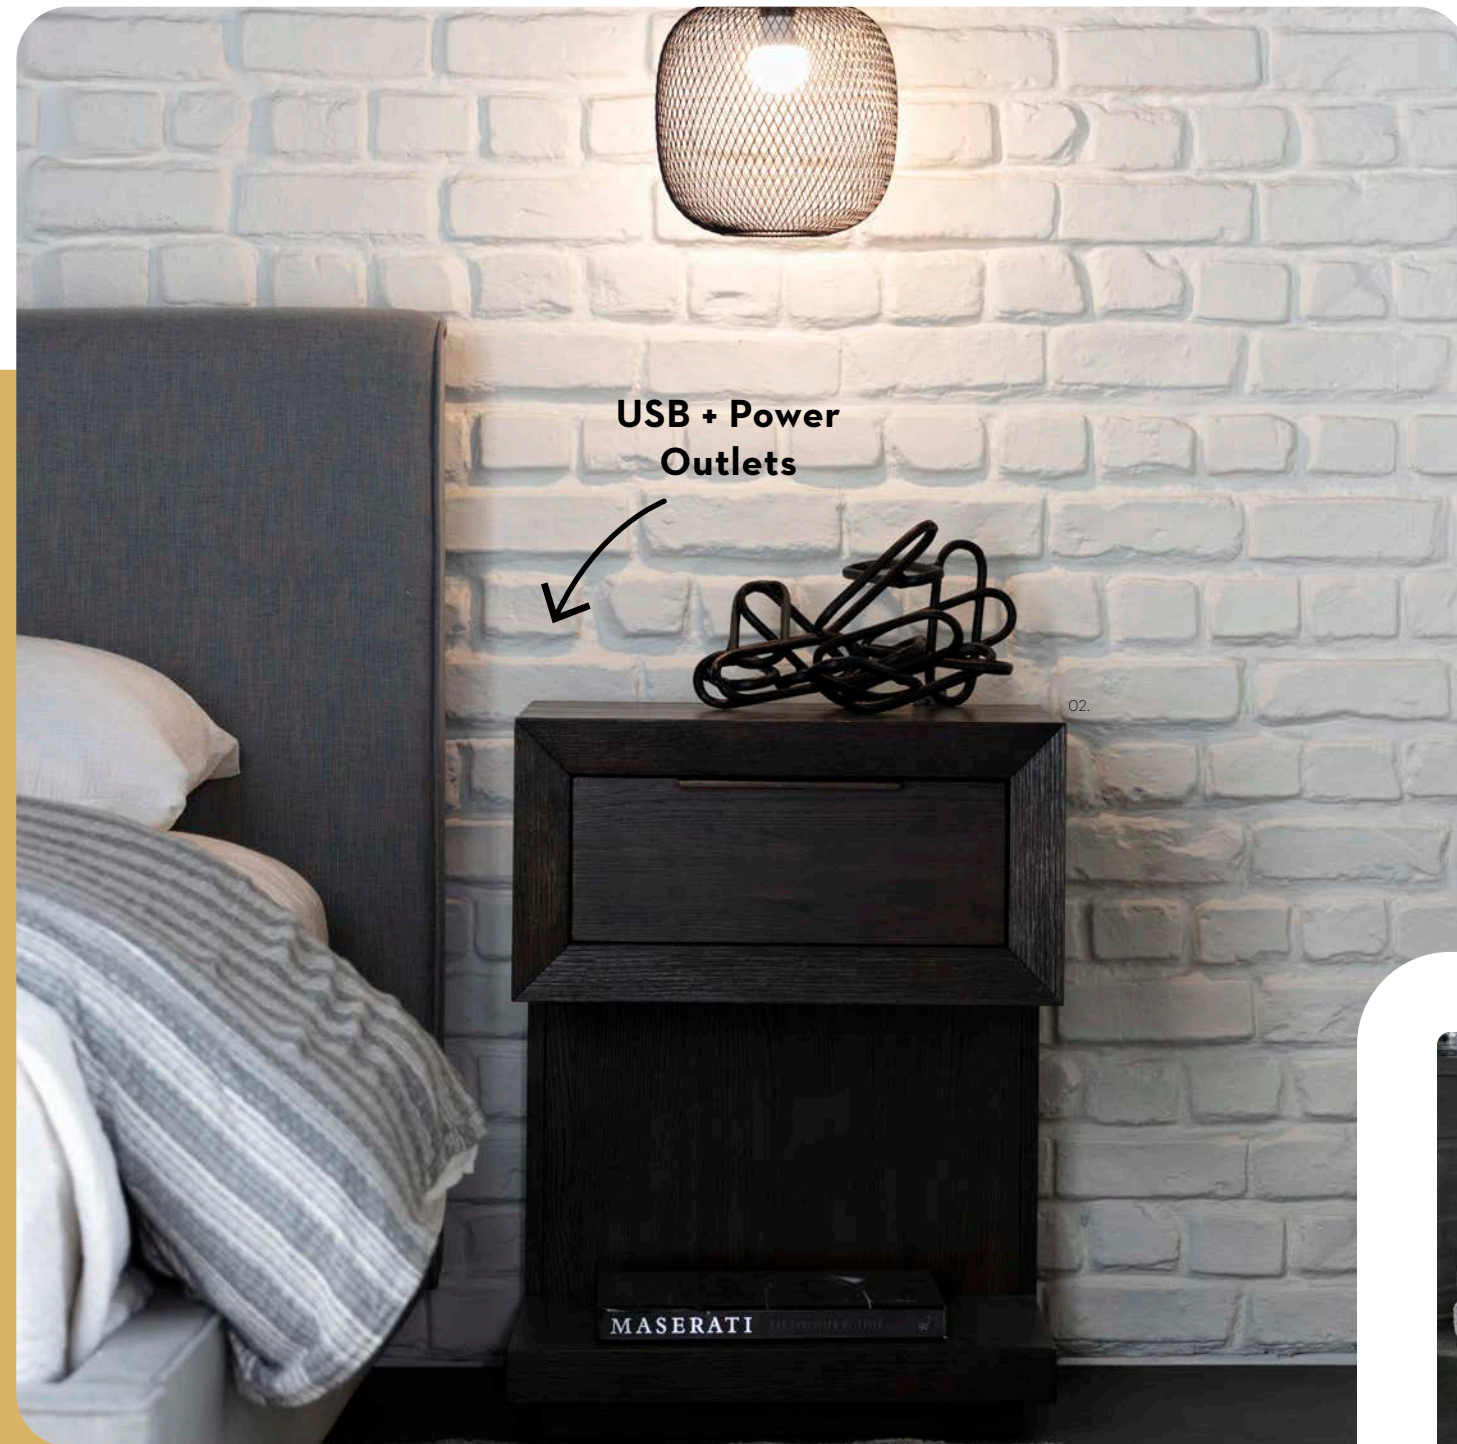

..... **Unique shelves stage a dynamic display of décor.**

smooth operator

The more minimalist your pieces, the more masculine your spaces.
Paired with darker finishes, they look especially handsome.

01. 102221 **DEAN** Charcoal Queen Upholstered Panel Bed
02. 207986 **PIERCE** Espresso 1-Drawer Nightstand w/ USB & Power Outlets