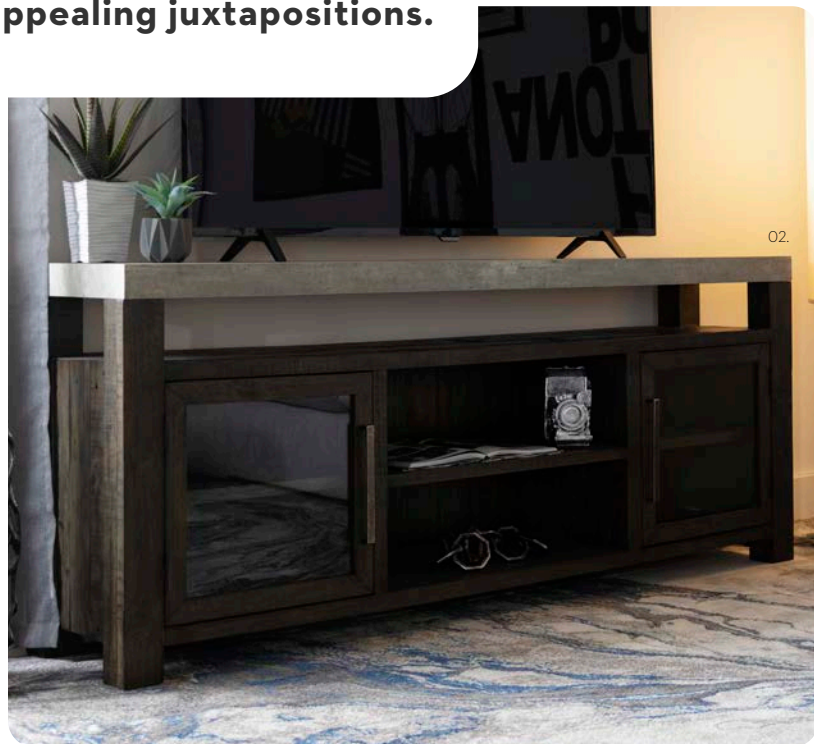

graphic design

There's an edgy allure that permeates masculine spaces, which tend to have that effortlessly cool and relaxed essence. Creating a loungy, laidback hangout is what it's all about, and low-profile, low-maintenance seating plus graphic elements offer the right balance of carefree character mixed with thoughtful details.