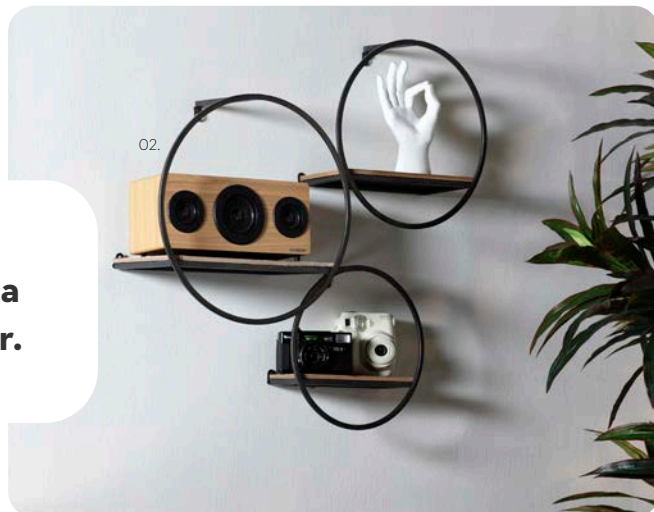

..... **Unique shelves stage a dynamic display of décor.**