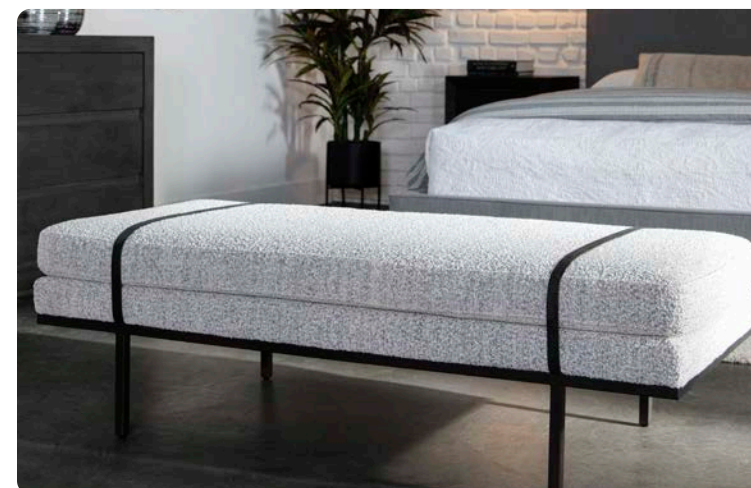

..... **Unique shelves stage a dynamic display of décor.**

smooth operator

The more minimalist your pieces, the more masculine your spaces.
Paired with darker finishes, they look especially handsome.

01. 102221 **DEAN** Charcoal Queen Upholstered Panel Bed
02. 207986 **PIERCE** Espresso 1-Drawer Nightstand w/ USB & Power Outlets