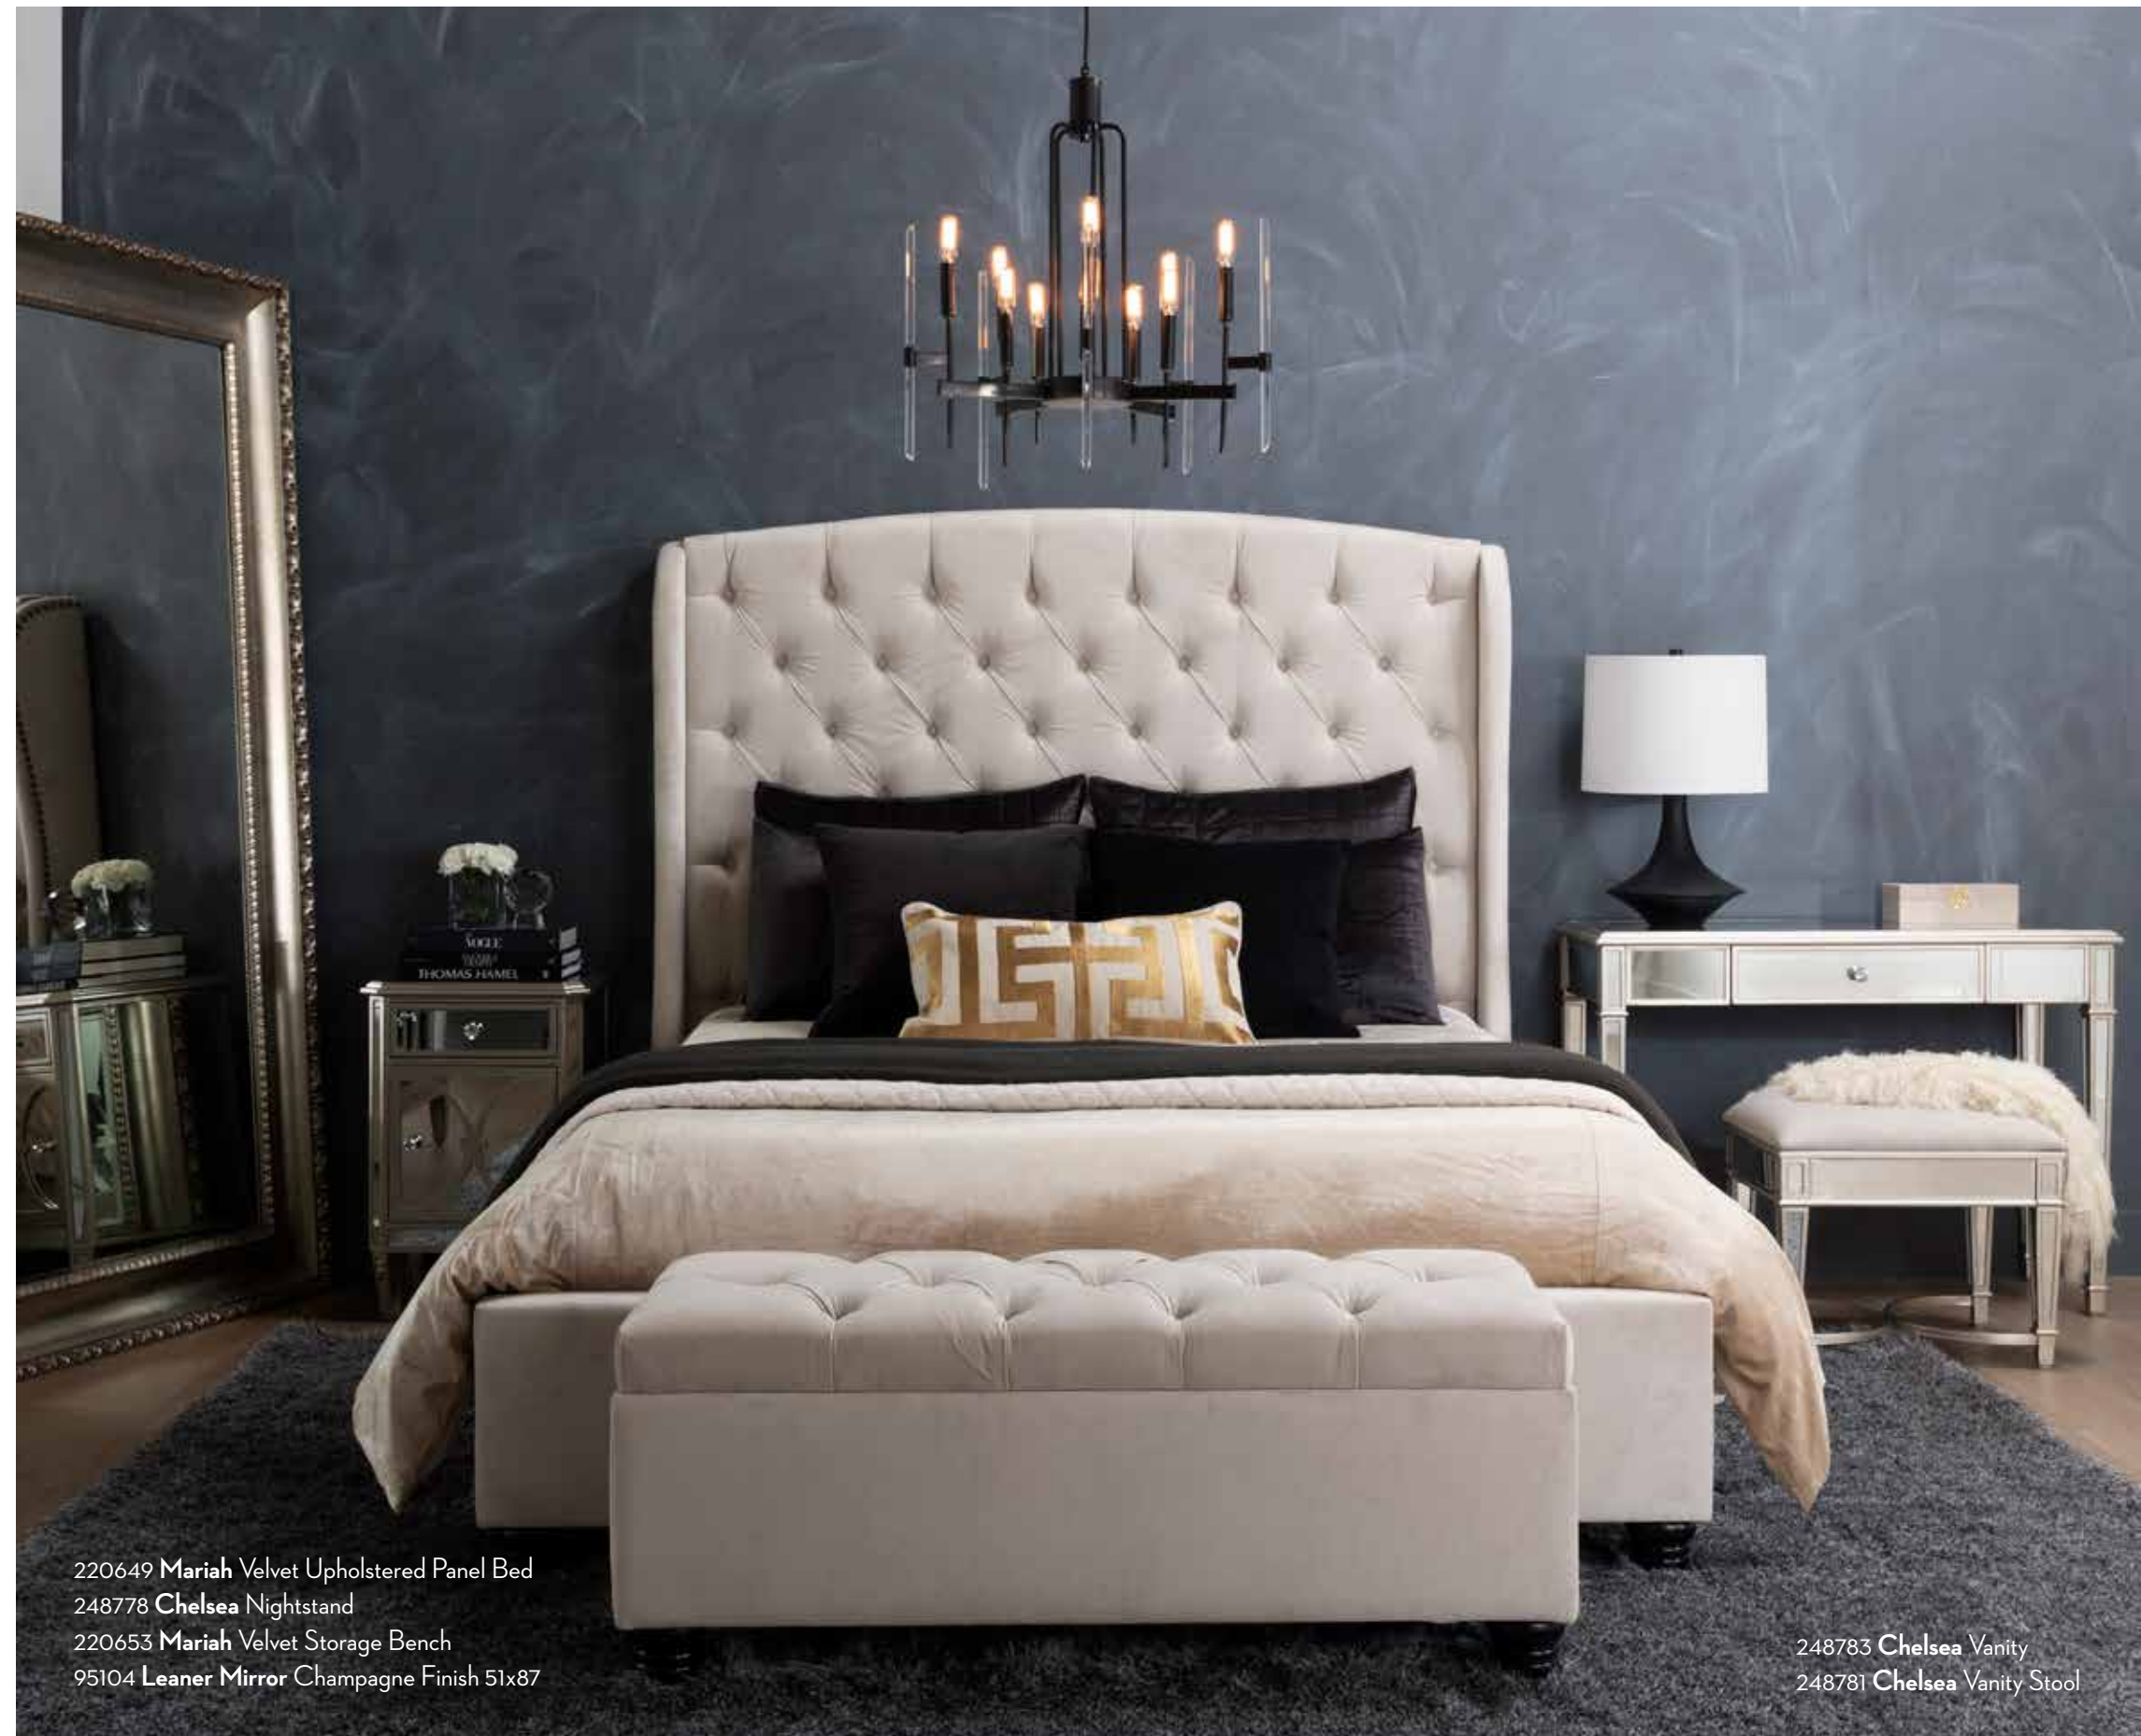

tuft love

Handcrafted and hand-tufted, this headboard is the perfect backdrop for a bedroom. Together with a wingback shape and nailhead trim, you get a simply fabulous focal point.

220649 **Mariah** Velvet Upholstered Panel Bed
248778 **Chelsea** Nightstand
220653 **Mariah** Velvet Storage Bench
95104 **Leaner Mirror** Champagne Finish 51x87