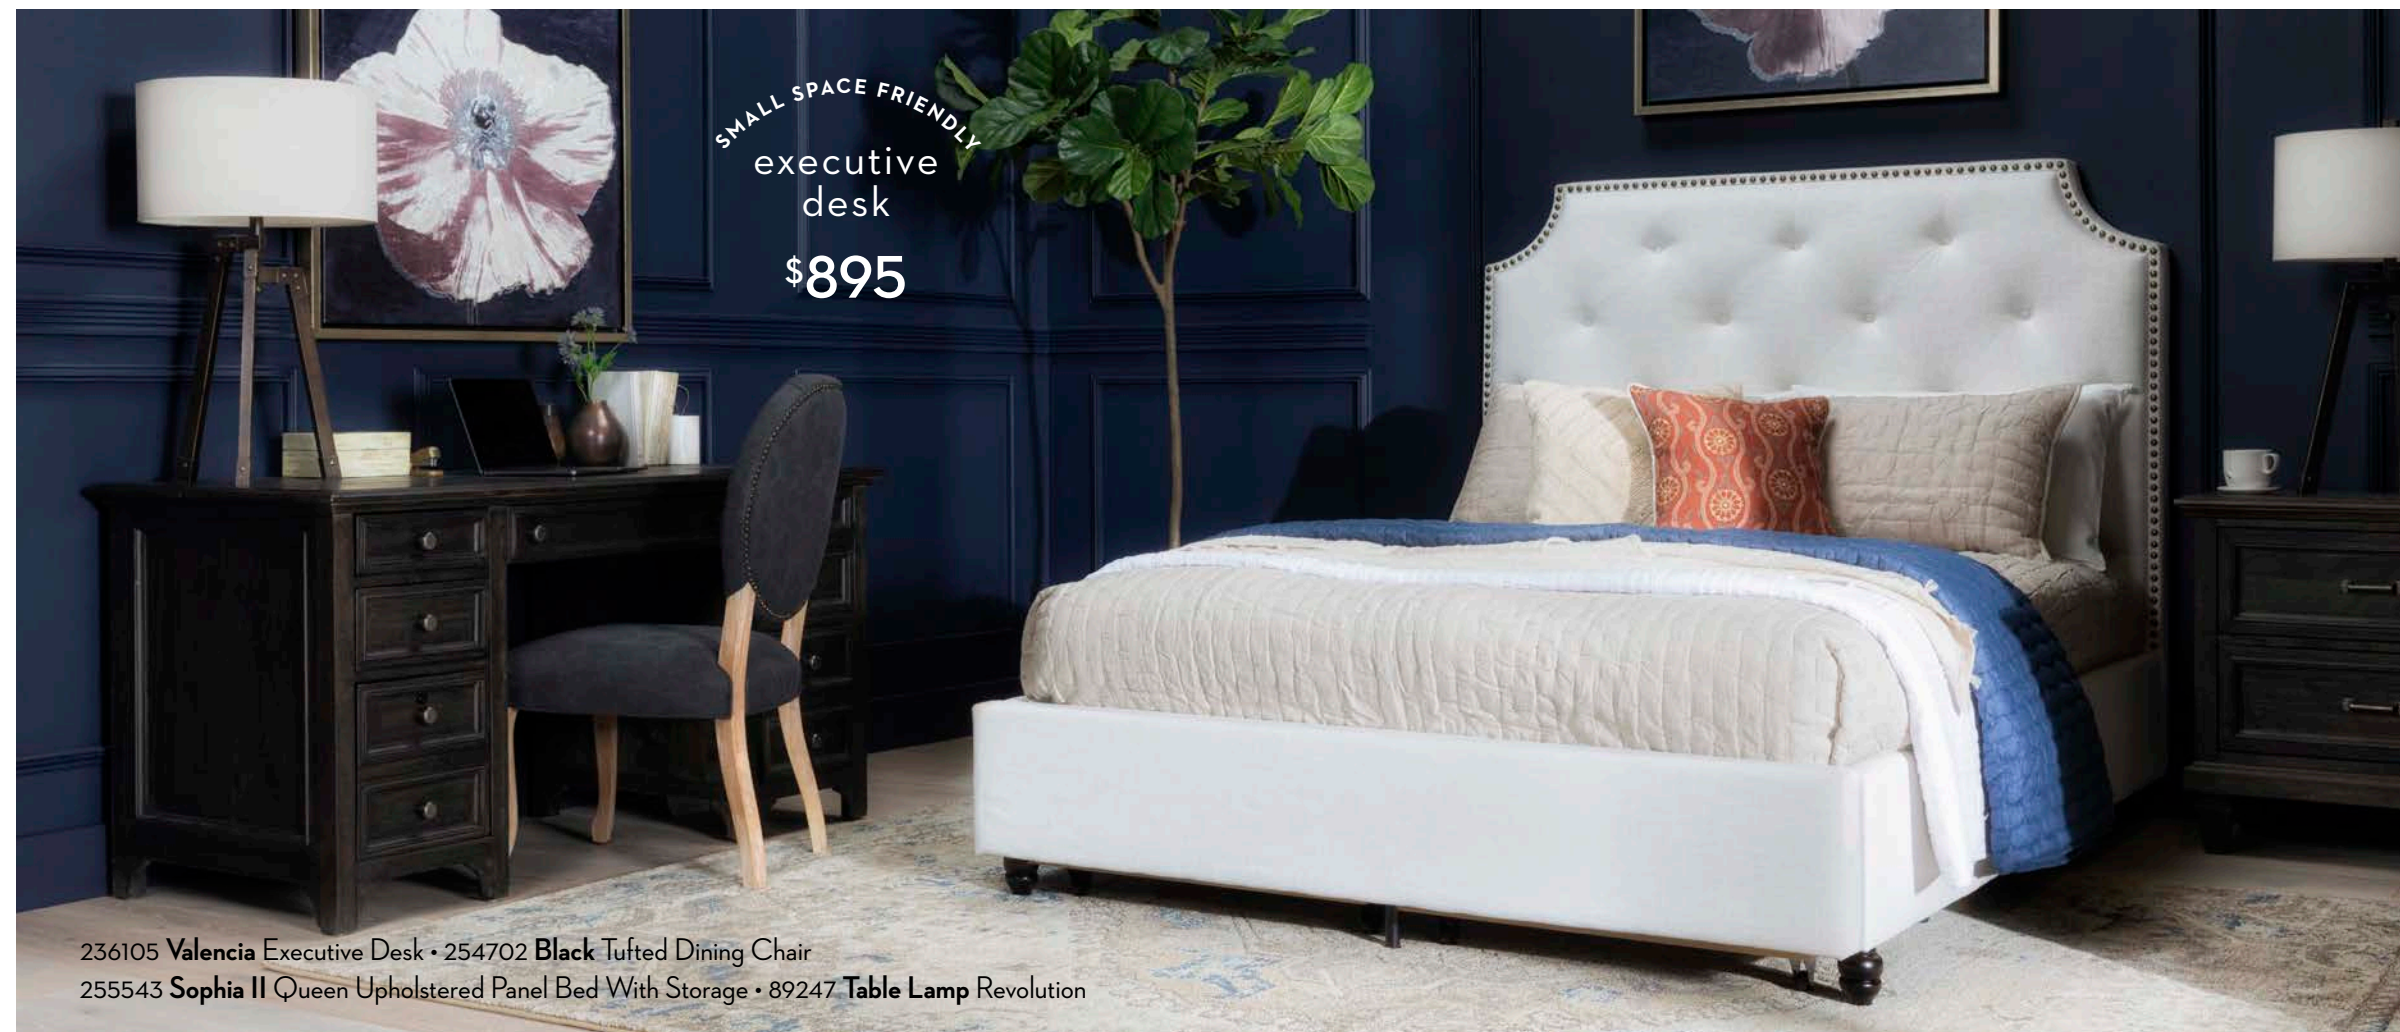

Warm colors define this bedroom study. Working never felt so elegant.

SMALL SPACE FRIENDLY
executive desk
$895

236105 Valencia Executive Desk • 254702 Black Tufted Dining Chair
255543 Sophia II Queen Upholstered Panel Bed With Storage • 89247 Table Lamp Revolution