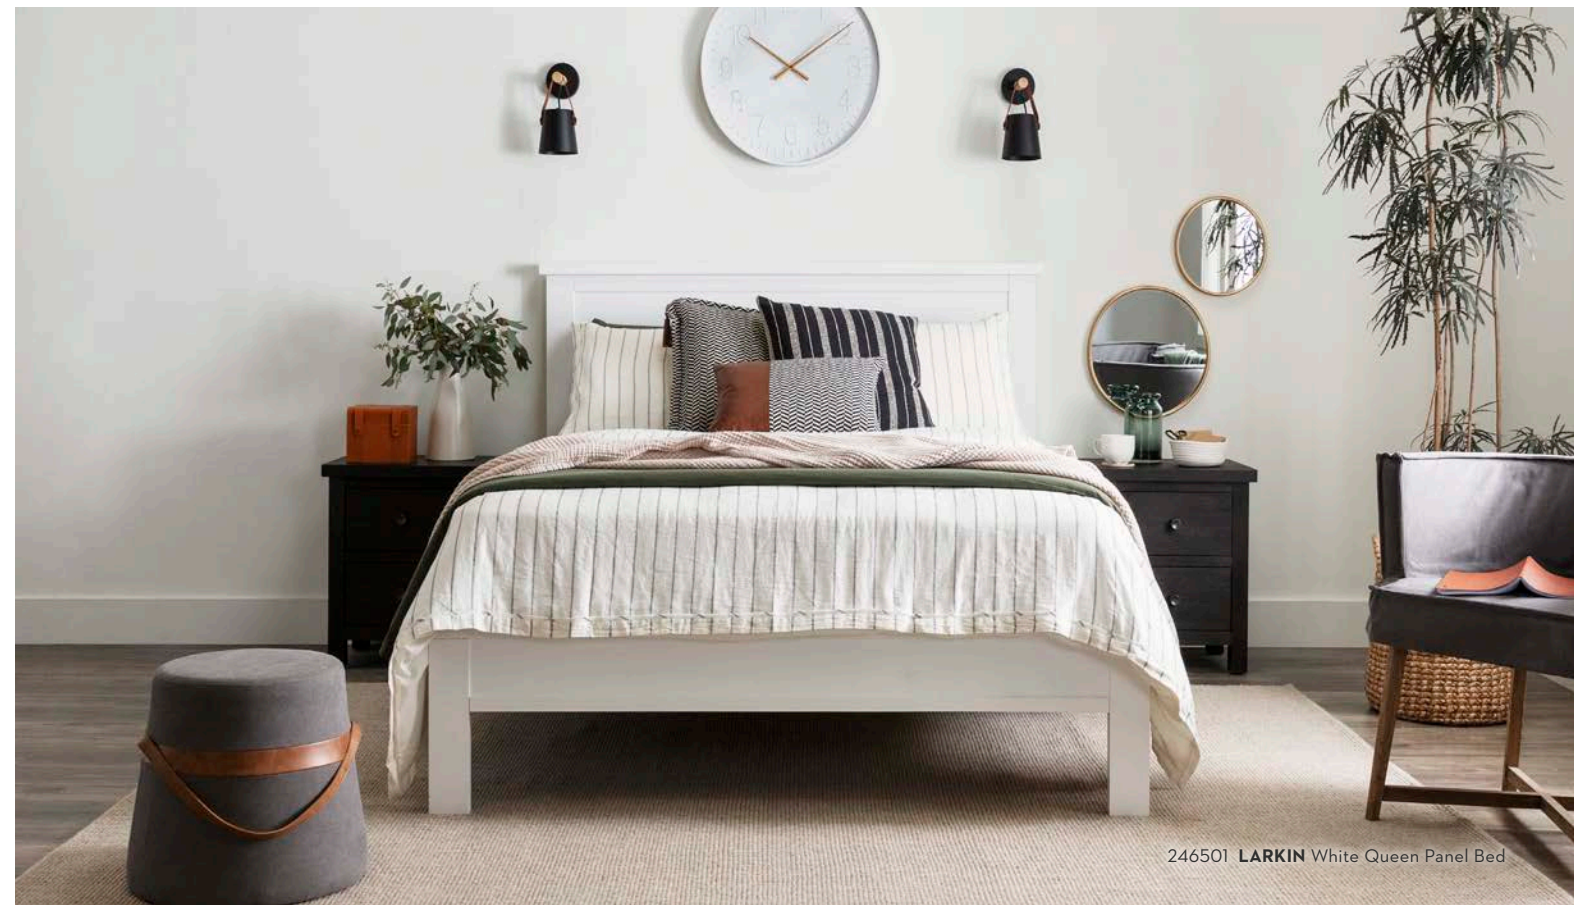

246501 LARKIN White Queen Panel Bed

LARKIN

Keep it simple and stylish in your suite with our Larkin bed, which adds a light, airy ambiance that helps inspire you to wake up and fall asleep with ease. The clean white finish is both practical and versatile, so you can mix and match additional pieces seamlessly.