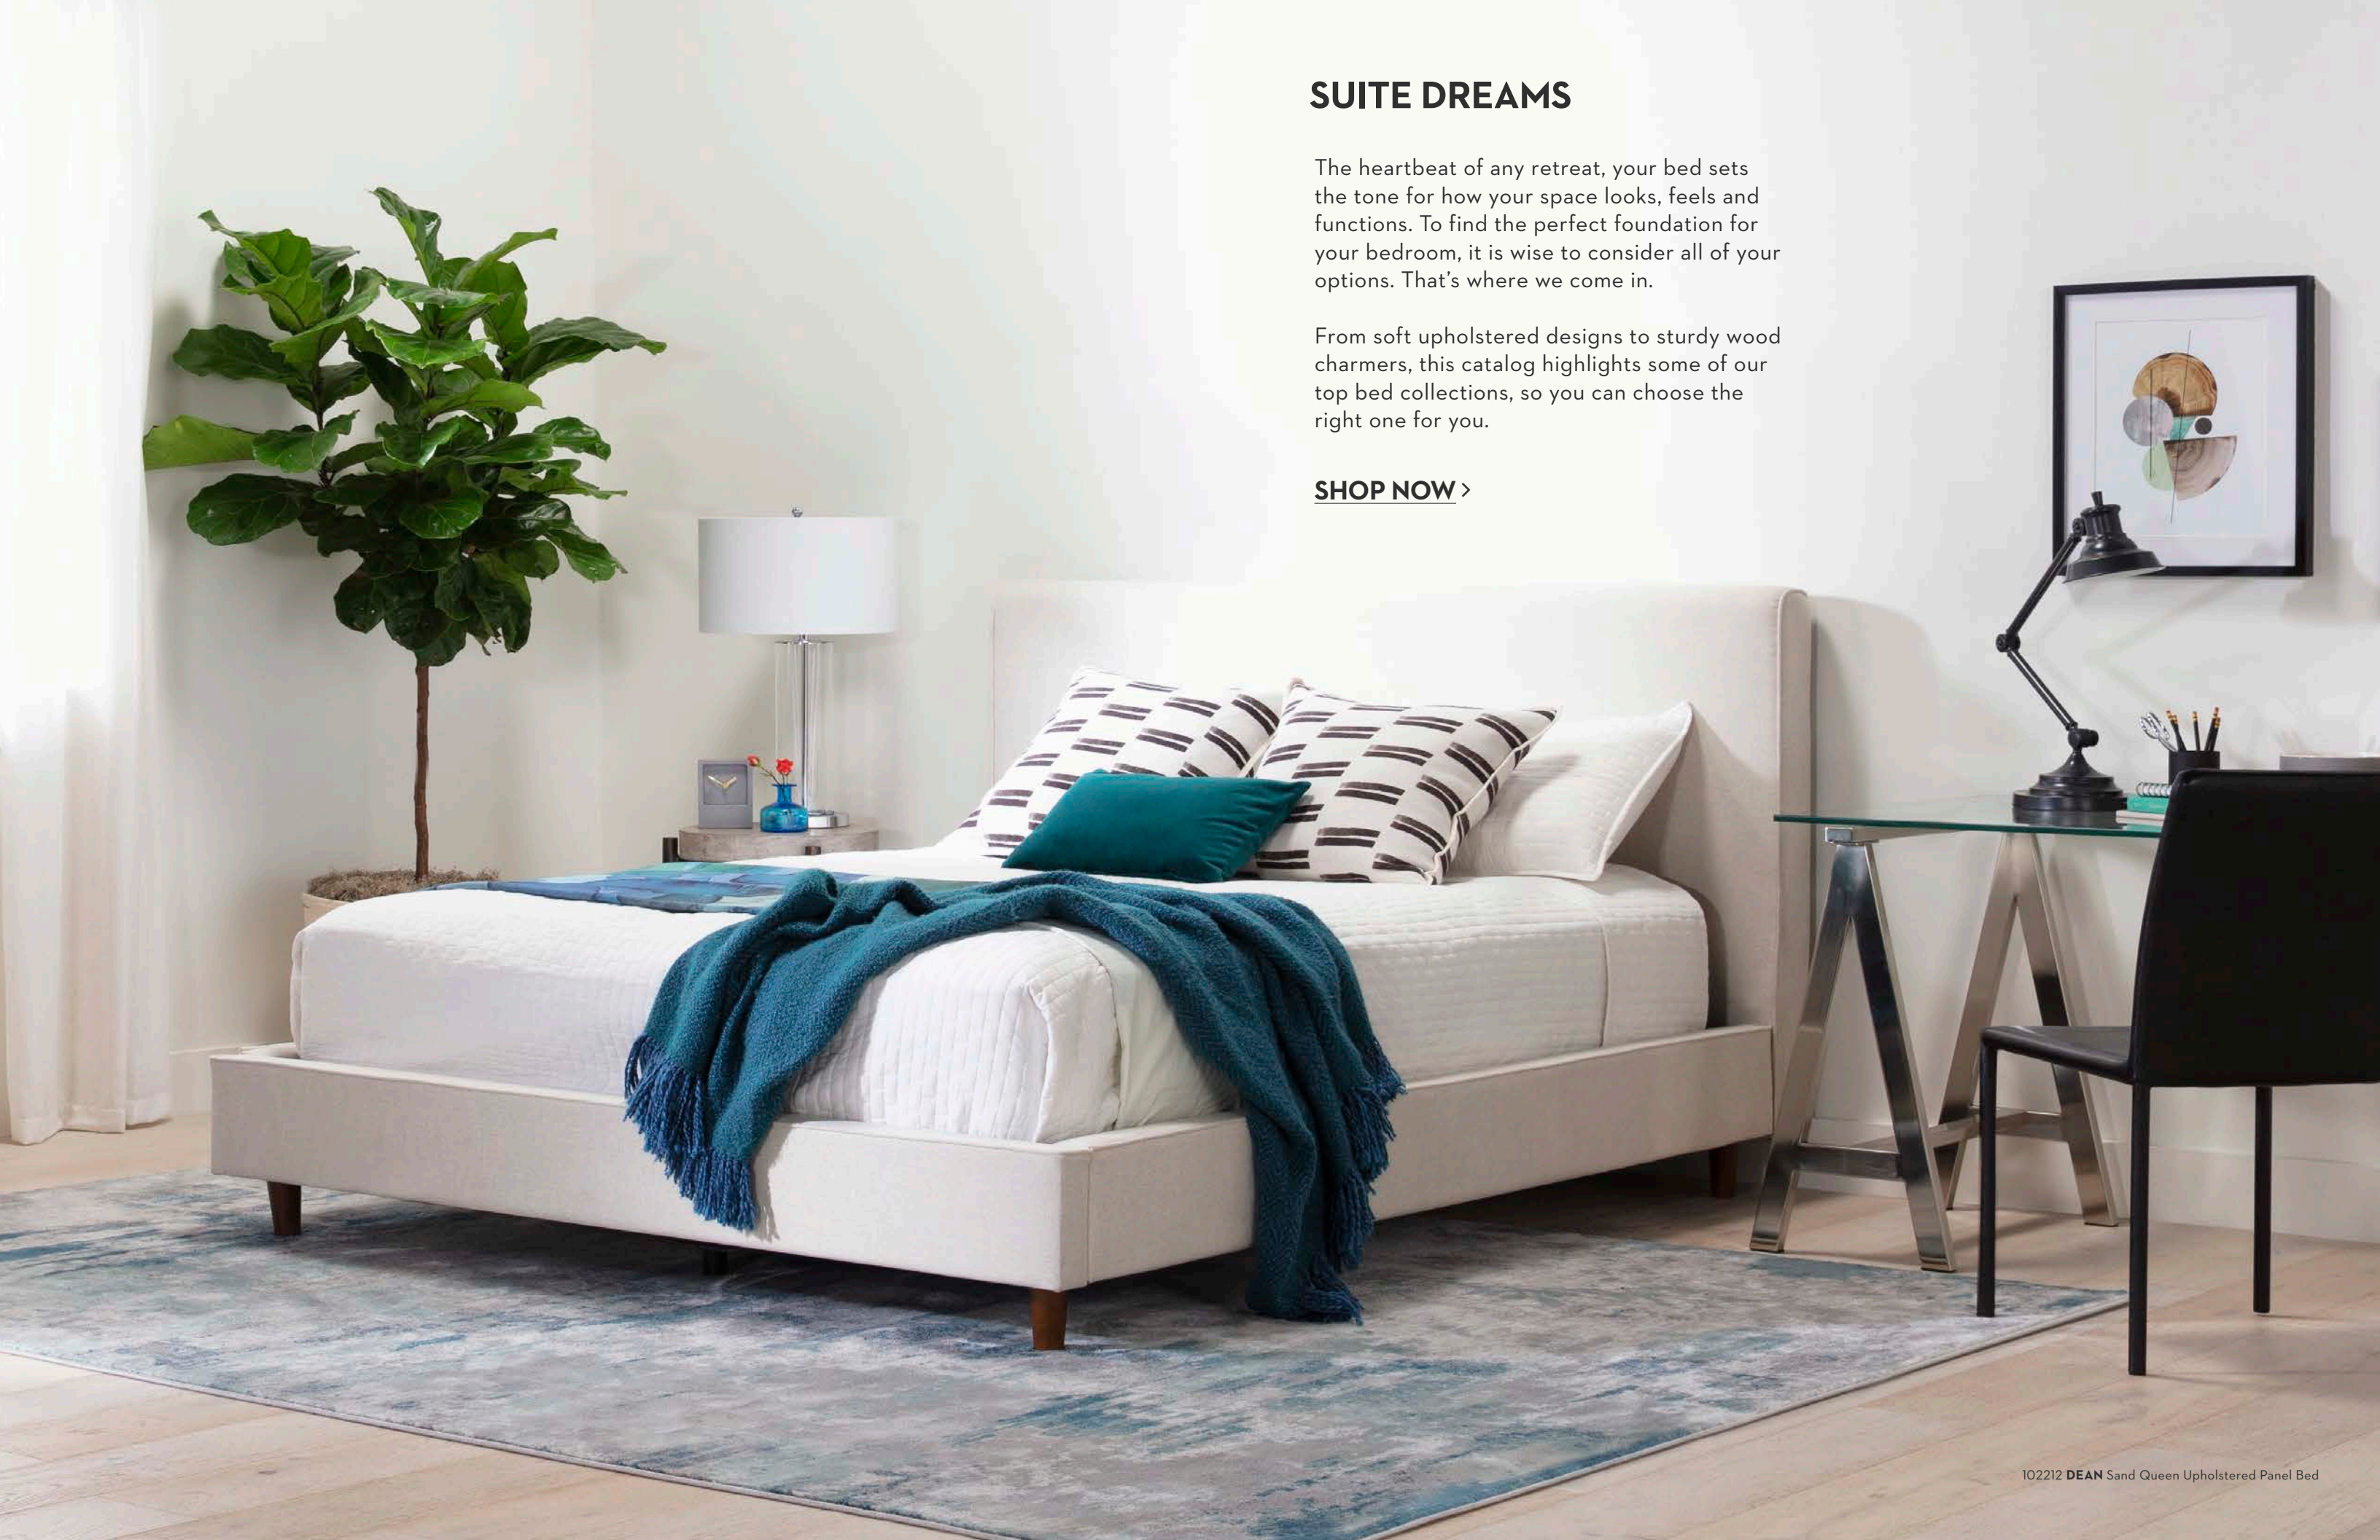

SUITE DREAMS

The heartbeat of any retreat, your bed sets the tone for how your space looks, feels and functions. To find the perfect foundation for your bedroom, it is wise to consider all of your options. That's where we come in.

From soft upholstered designs to sturdy wood charmers, this catalog highlights some of our top bed collections, so you can choose the right one for you.

[SHOP NOW >](#)