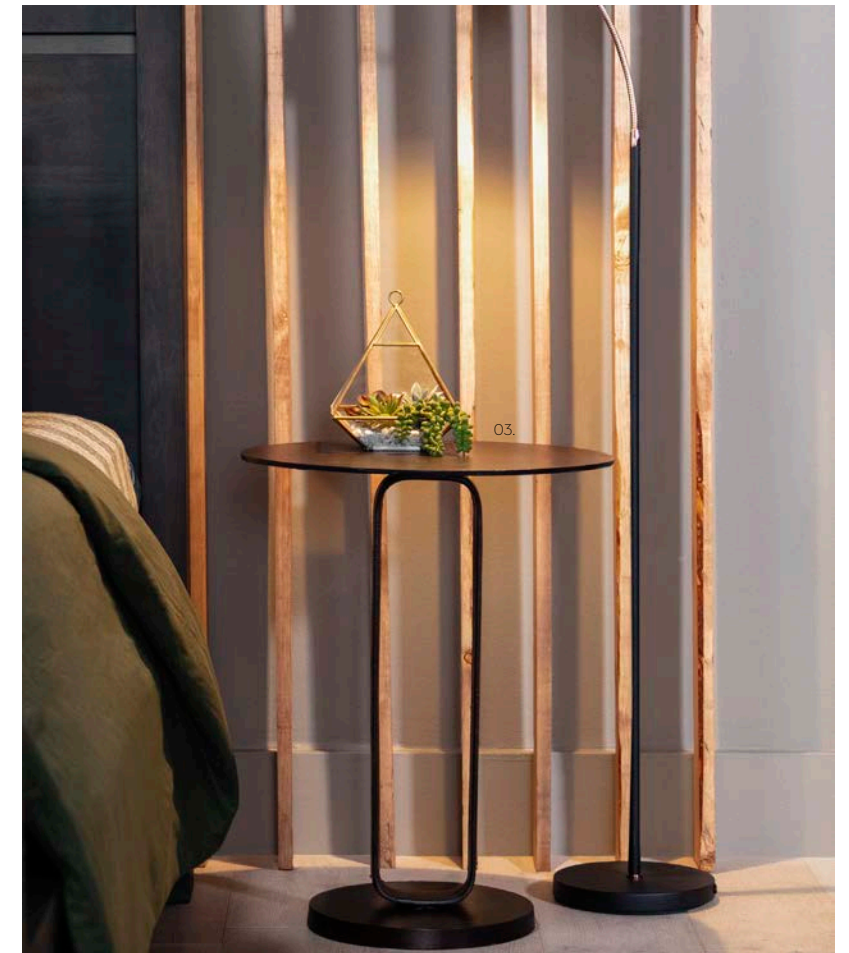

## feast your eyes

Wood furniture and accents are all one-of-a-kind, and this dining table brings the authenticity and natural beauty of 100% solid pine to your space. Unique traits – from splits to knots – contribute to the character of this design and make it a standout centerpiece for any feast. Rugged features and streamlined construction distinguish the modern rustic look.

01. 246103 **TIMBER** Dining Table  
02. 269993 **WADE** Dining Side Chair

- 01. 249271 SLATER Queen Panel Bed
- 02. 249265 SLATER 6 Drawer Dresser
- 03. 249700 BARNES Accent Table
- 04. 272901 THEODORE Honey Leather Ottoman
- 05. 283132 Black & Antique Copper Task Floor Lamp 51"