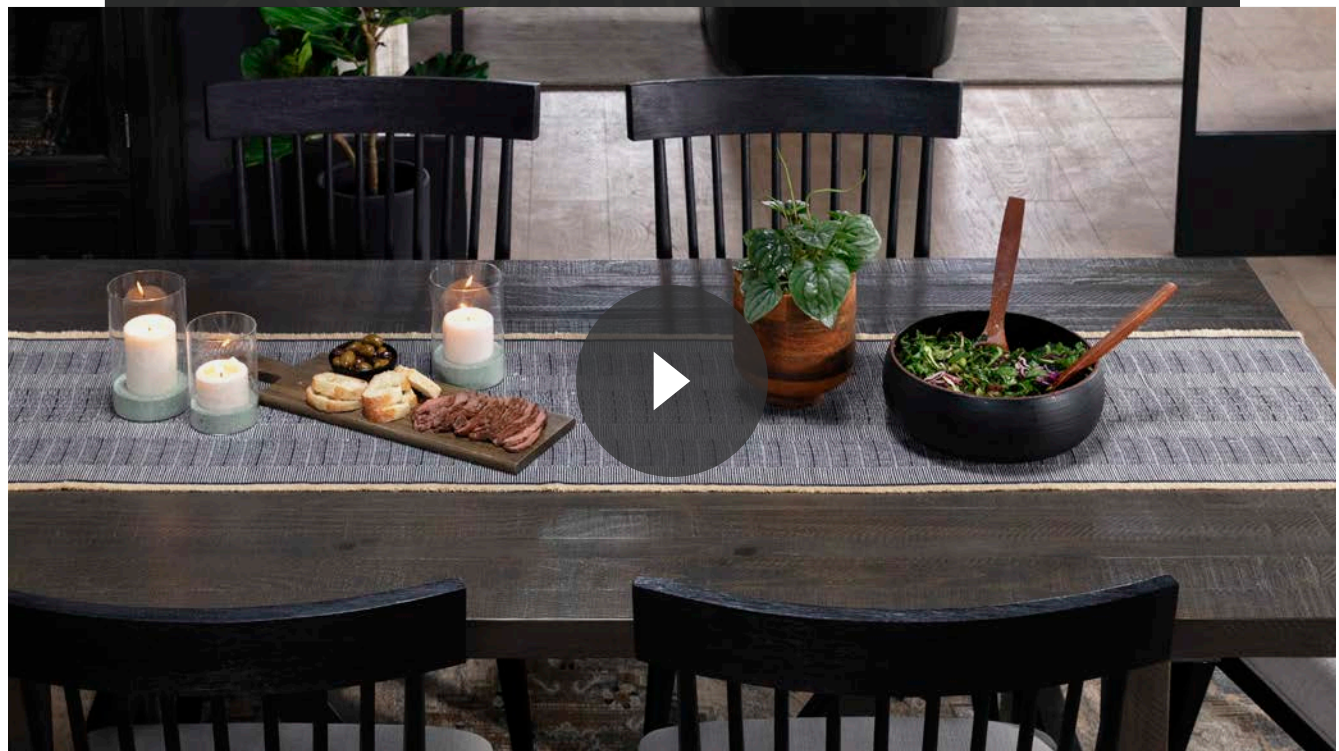

## the dark side

Dramatic and moody spaces are all the rage these days, and incorporating wood pieces that take a walk on the dark side help establish an intense sense of depth and distinction. Key components like a tall dining cabinet set a tone of sophistication and gravitas, while adding ever-important storage to the mix. Black Windsor-style chairs and a grand gathering table finishing this kind of space off in style.