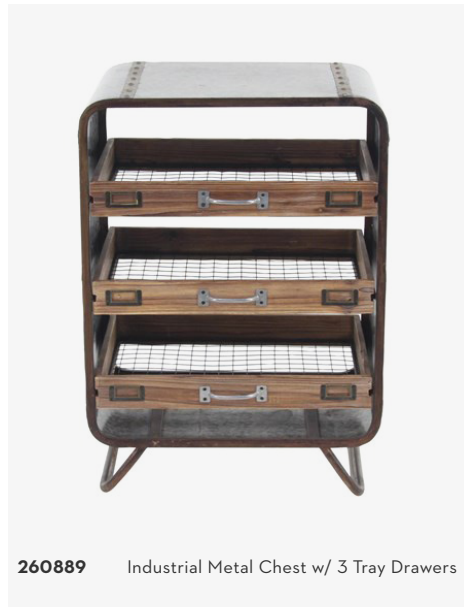

- 01. 212184 JAXON Corner Desk 60"
- 02. 209201 BARTON Bookcase w/Ladder 103"
- 03. 223564 MOBY Black Low Back Rolling Office Chair

102941 Wood Bookend 8"

287711 Metal & Wood Floor Lamp

276350 Iron Round 3 Tier Bar Cart

276441 Gold Metal & Wood Circle Wall Shelf

wood  
you  
rather

260889 Industrial Metal Chest w/ 3 Tray Drawers