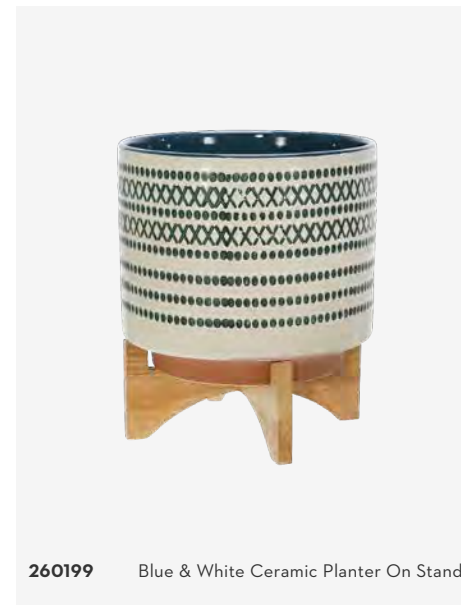

Organic Extras

down to earth

You can maintain your connection to nature both indoors and out with planters that allow you to enliven your surroundings. Using greenery here, there and everywhere will be a breath of fresh air, and vessels like these are the perfect source of inspiration for propagation.