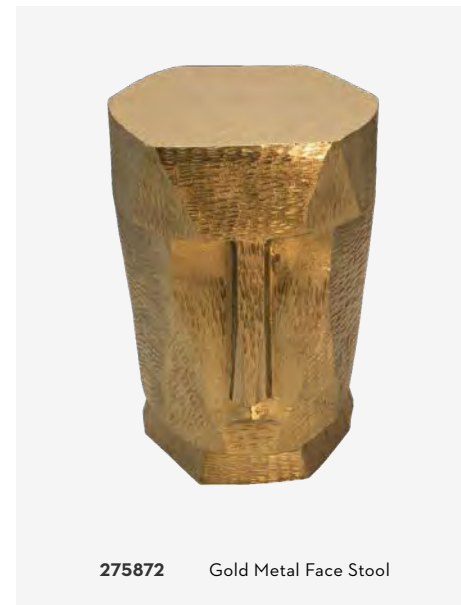

261048 Wall Decor Half Circle Gold Trim Shelf

243482 Octagon Hand Gilded Gold Mirror

104944 Static

268755 Gold Round Layered Rim Wall Clock

263013 Woven Brown Teal Wall Tapestry

texture mixture

Adding accessories can be a fully sensory experience, so be sure to consider not just how things look but how they feel.

275872 Gold Metal Face Stool

263090 Grey Weave Stool

251173 Rattan Stool

269958 White Textured Ceramic Bud Vase Set

256026 Gold Leaf Sculpture

282143 Wood Square Planter On Metal Base

270017 Beech Wood & Grey Round Table