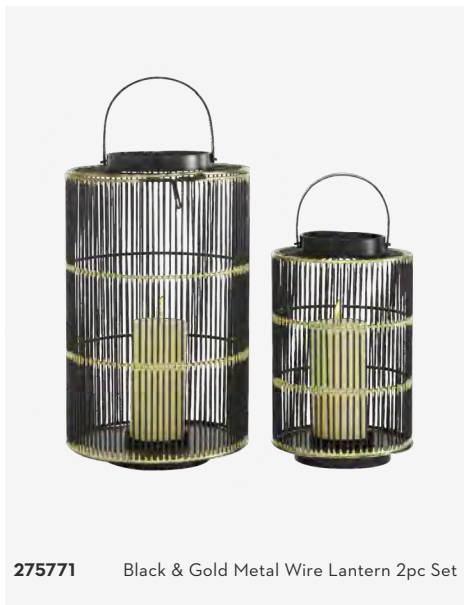

275872 Gold Metal Face Stool

263090 Grey Weave Stool

251173 Rattan Stool

269958 White Textured Ceramic Bud Vase Set

256026 Gold Leaf Sculpture

282143 Wood Square Planter On Metal Base

270017 Beech Wood & Grey Round Table

261275 Grey Metal Cement Abstract Sculpture

277629 Round Mirror w/ Shelf

270050 One-Drawer Black Accent Table

room boosters

256256 Gold Wired Sculpture Orb 2pc Set

275771 Black & Gold Metal Wire Lantern 2pc Set

styling supplies

259454 Heads Sculpture

260171 Antique Nickel Leaf On Stand

274665 Black Beaded Oval Vase

274672 Wood Log Tea Light Candle Holder

260116 White Mango Wood Carved Sculpture

282052 Beige Ceramic Planter w/ Wood Stand