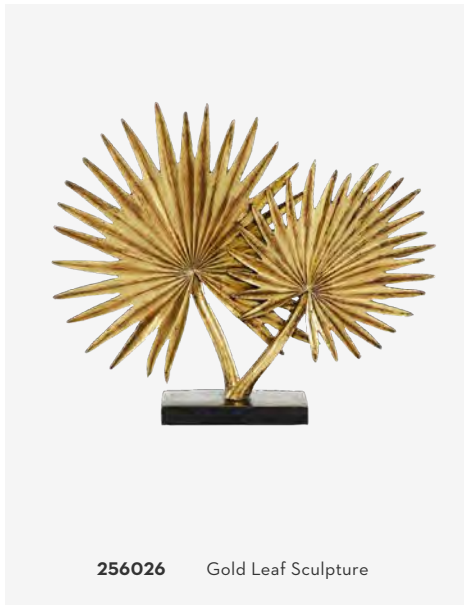

275872 Gold Metal Face Stool

263090 Grey Weave Stool

251173 Rattan Stool

269958 White Textured Ceramic Bud Vase Set

256026 Gold Leaf Sculpture

282143 Wood Square Planter On Metal Base

270017 Beech Wood & Grey Round Table