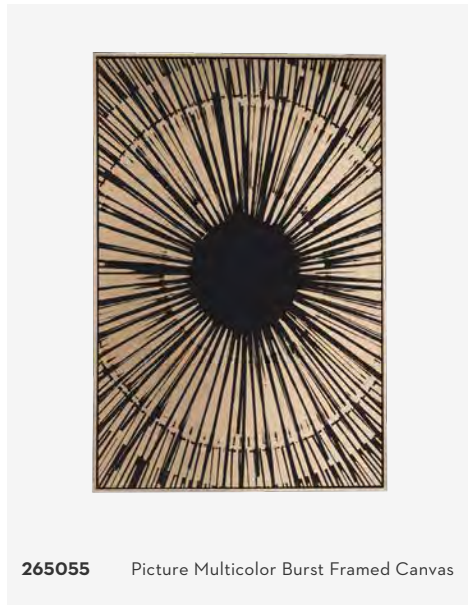

210080 Maralina Fern Multi Rug 7'8"x10'8"

265883 Easton Desert Sands Ivory Rug 7'8"x11'3"

252115 Zion Prism Orange & Aqua Rug 7'8"x10'

251615 Carly Southwest Denim Rug 7'5"x9'5"

110484 Hanlin Blue & Ivory Rug 7'8"x11'2"

245004 Galaxy Swirl Denim Rug 8'x10'

274656 Beige Antique Metal Milk Jar

265055 Picture Multicolor Burst Framed Canvas

244788 Large Teak Wood Candle

276446 Black & White Vintage Glass Clock

conversation
starters