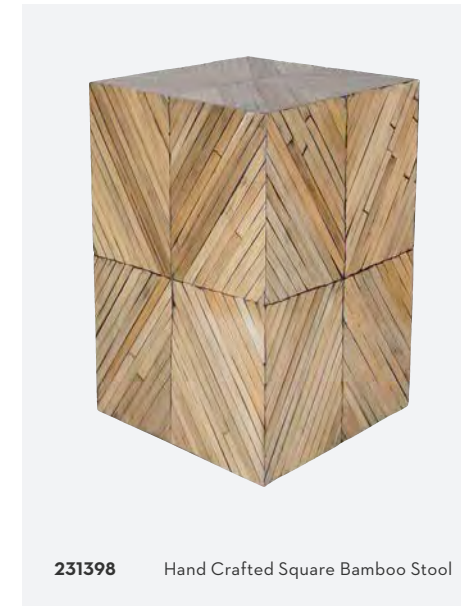

02.

01.

metal marvel

01. 261048 Wall Decor Half Circle Gold Trim Shelf
 02. 252226 Black Arch & Oak Mirror

wall together now

When it comes to decorating a space, your walls present one of the most enticing opportunities to spice things up. There are a myriad of ways to excite and delight, from hanging art that moves you, to using a mirror, clock or shelf that instills dimension and distinction.

261048 Wall Decor Half Circle Gold Trim Shelf

243482 Octagon Hand Gilded Gold Mirror

104944 Static

268755 Gold Round Layered Rim Wall Clock

263013 Woven Brown Teal Wall Tapestry

texture mixture

Adding accessories can be a fully sensory experience, so be sure to consider not just how things look but how they feel.

01. 243450 Cream Knitted Round Pouf

floor it

Incorporate seating or surface space with one of these versatile, purposeful perches.

109777 Braga Natural Pouf

231398 Hand Crafted Square Bamboo Stool

263059 White & Camel Storage Stool