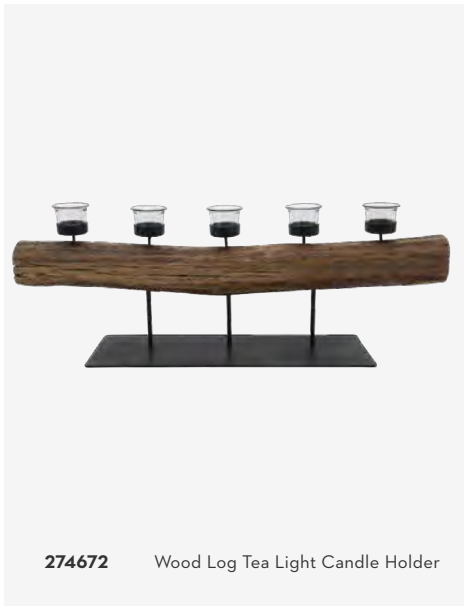

styling supplies

259454 Heads Sculpture

260171 Antique Nickel Leaf On Stand

274665 Black Beaded Oval Vase

274672 Wood Log Tea Light Candle Holder

260116 White Mango Wood Carved Sculpture

282052 Beige Ceramic Planter w/ Wood Stand