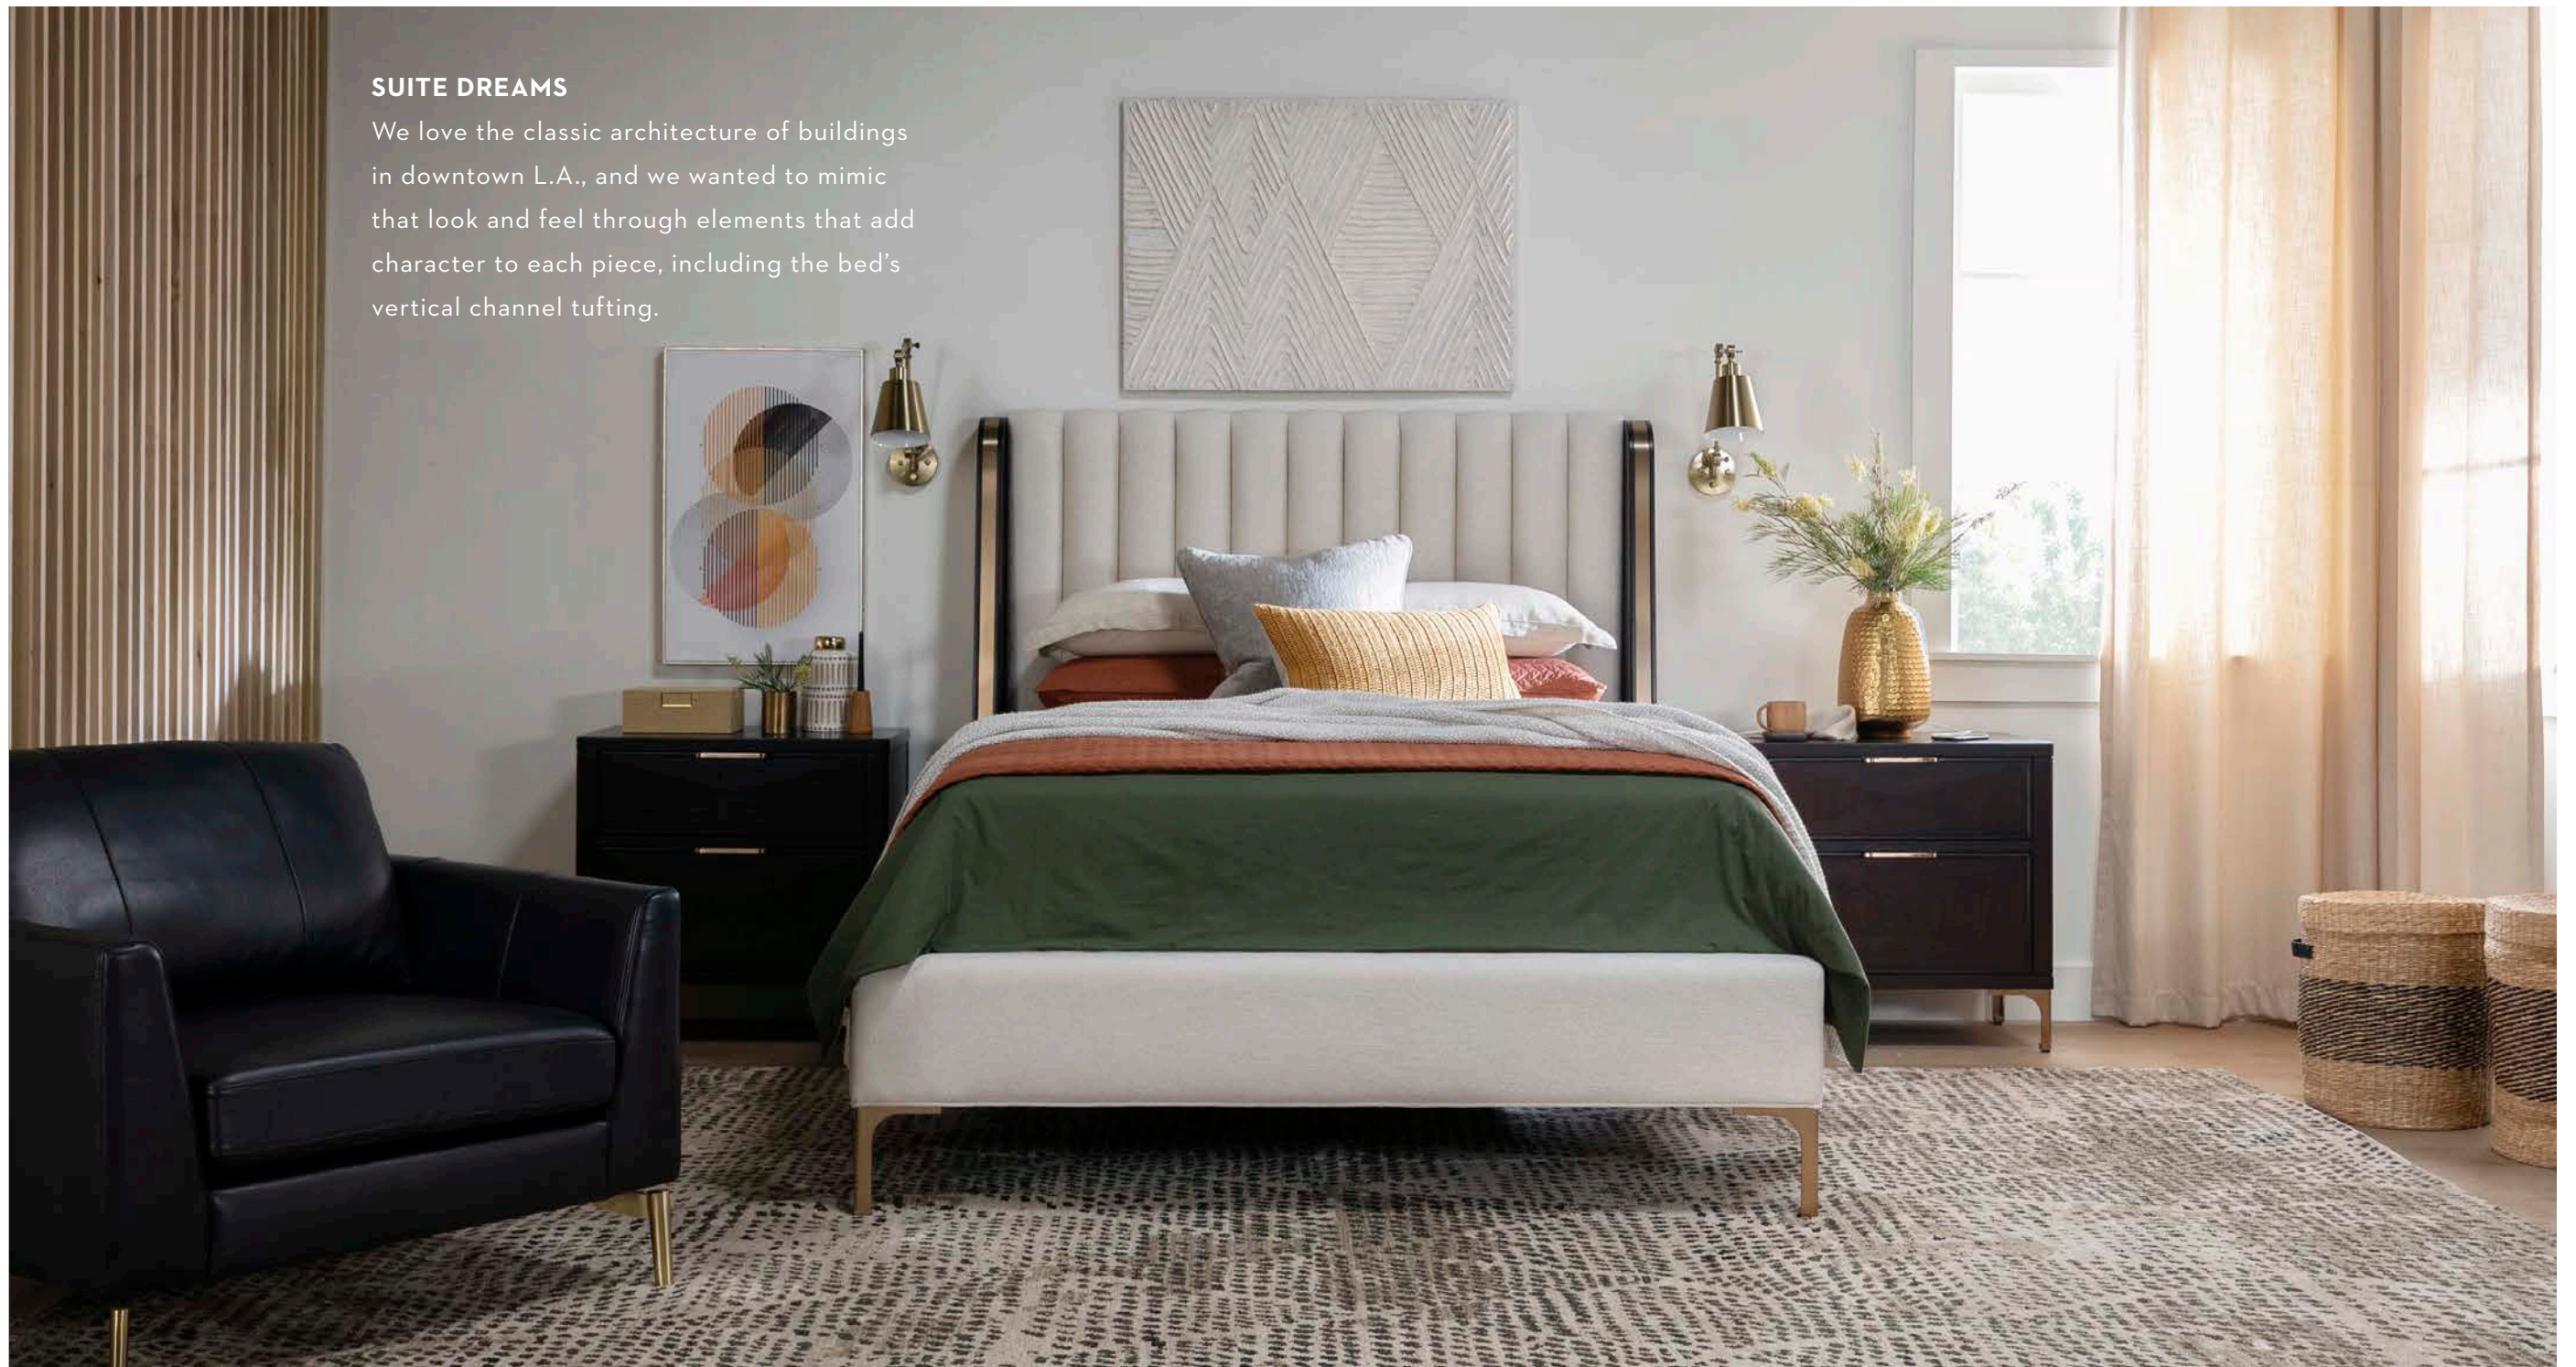

SUITE DREAMS

We love the classic architecture of buildings in downtown L.A., and we wanted to mimic that look and feel through elements that add character to each piece, including the bed's vertical channel tufting.

276285 **PALLADIUM** Eastern King Shelter Upholstered Bed
276941 **MARMONT** Navy Leather Chair