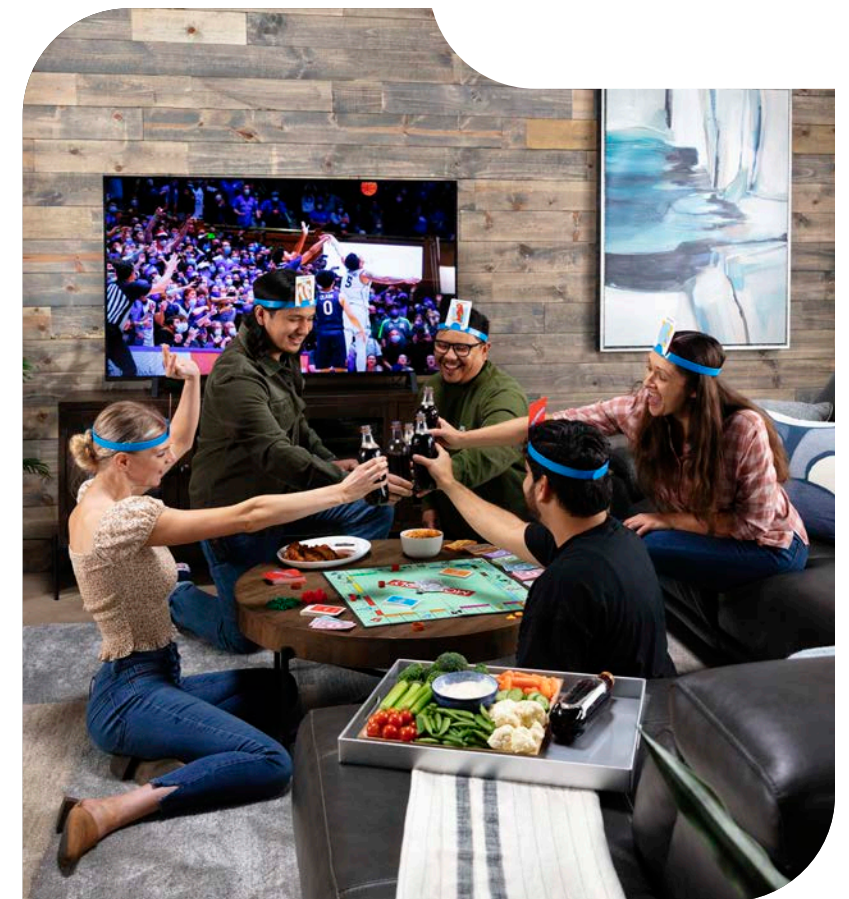

Hide and Seek

01. 202630 TATUM Dark Grey 2pc Sectional
02. 287231 SCOUT Media Console

Fun Foundation

Play Hard

As a hub of activity, your TV console functions in multiple ways to entertain. In addition to housing the feature presentation, it can store board games for heated competitions between you and your besties. With glass front doors, your collection stays on full display and is easily accessible for quick rotations and uninterrupted transitions.

Serving
Style

01.

03.

- 01. 252445 **TITAN** Dining Table
- 02. 288909 **ADIAGO** Accent & Wine Chest
- 03. 92331 **ALEXA** White Dining Side Chair

Storage Sidekick

For a truly seamless entertaining experience, you need to have all of your hosting essentials within reach. A wine cabinet like this allows you to create a beverage center of sorts, so guests can help themselves to drinks and more. Perfect for bringing function and purpose to any corner of the room, the design is exceptionally versatile.