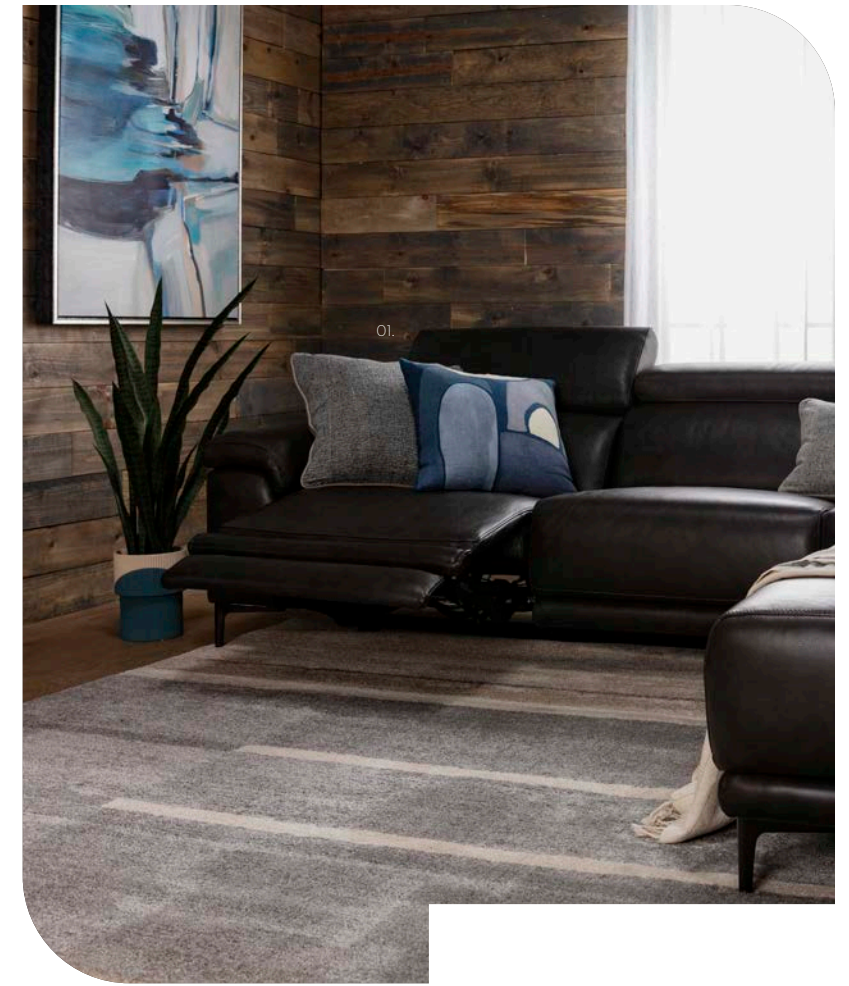

Fun Foundation