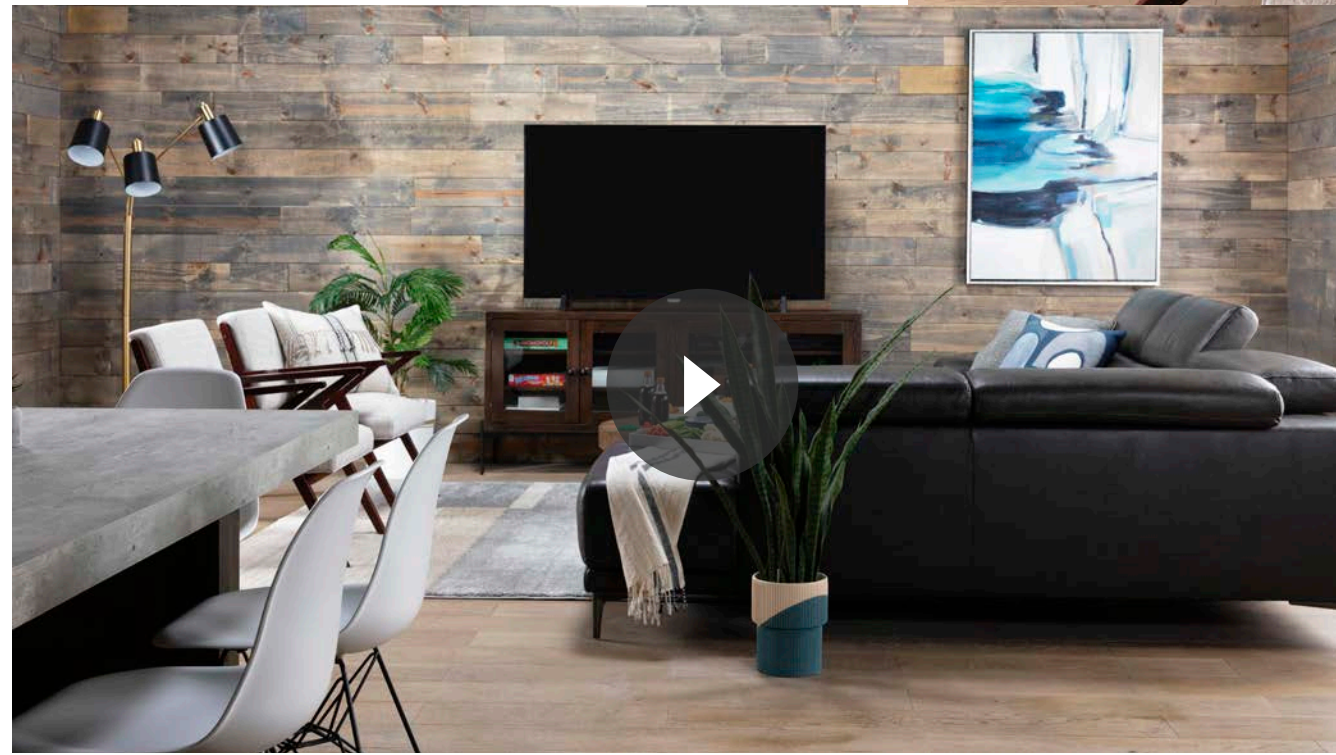

Better Together

Showcase Space

Adjustable Headrest

Game Time

- 01. 202630 TATUM Dark Grey 2pc Sectional
- 02. 287231 SCOUT Media Console
- 03. 254051 DUNKIN Round Coffee Table
- 04. 244489 KENDRICK Stone Accent Chair
- 05. 260064 Zora Slate Grid Rug 7'8"x10'2"