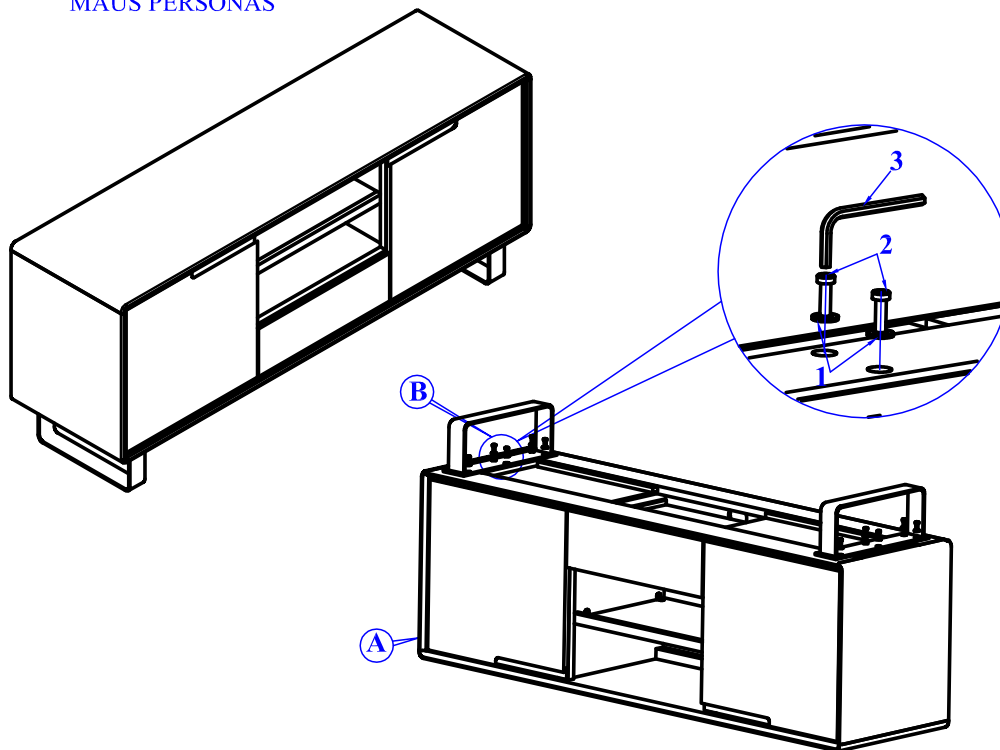

ASSEMBLY INSTRUCTION

FORMA TV STAND H70 : 165 x 45 x 70 cm

LS SKU # 110500

CAUTION: PLEASE READ ALL INSTRUCTIONS BEFORE STARTING THE ASSEMBLY OF THIS PRODUCT. THESE PIECES ARE HEAVY. IN ORDER TO PREVENT PERSONAL INJURY AND ENSURE THAT THIS PRODUCT IS NOT DAMAGED DURING THE ASSEMBLY PROCESS, IT IS STRONGLY RECOMMENDED THAT YOU ENLIST THE ASSISTANCE OF ONE OR MORE PEOPLE.

LIST OF PARTS AND HARDWARE			
No	Description		Q'ty
A		TV STAND H70	1
B		METAL LEG	2

LIST OF PARTS AND HARDWARE				
No	Description			Q'ty
1		Washer	Ø8xØ18	12
2		Bolt	M6x20	12
3		Allen key	4mm	1
4		Bracket		4
5		Tie		2
6		Screw	M4x20	4
7		Screw	M4x35	4

LIVING SPACES

ASSEMBLY INSTRUCTION

FORMA TV STAND H70 : 165 x 45 x 70 cm

LS SKU # 110500