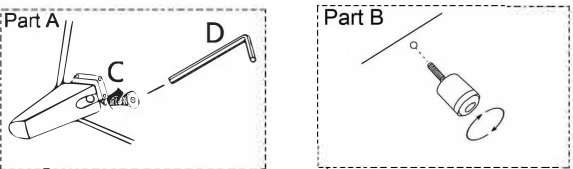

Vendor Information	
Vendor Name:	HTL Furniture
Vendor Code:	HTLF
Parts Contact Name:	RC Parts
Phone:	626-486-2500 EXT-115
Email:	Rcparts@us.htlinternational.com

Living Spaces Information	
LS SKU:	242018
LS Product Name:	MOANA
Vendor Model #:	RS-11573
Vendor Collection:	

CODE	PART #	DESCRIPTION	SHIPS IN 48HRS	QUANTITY	PRICING	NOTES
C	ACE-SW01101	HEXAGON BOLT M10*40mm	YES	4		
D	NO	ALLEN KEY	YES	1		
E	MOT-YC-02	Y-CABLE	YES	1		
F	MOT-TP08-120	TRANSFORMER	YES	1		

A	WLG-1065-27L		X4
B	WLG-1199-27L		X4
C	ACE-SW01101		X4
D	NO		X1
E	MOT-YC-02		X1
F	MOT-TP08-120		X1

1

VALENCIA

2