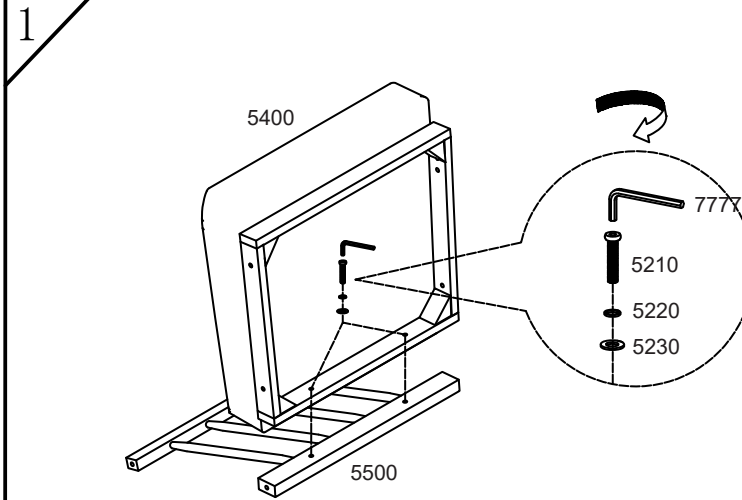

# DENA ACCENT CHAIR

256080/256081

Assembly instructions:

## PARTS LIST

SKU#	DESCRIPTION	IMAGE	QTY
5200	Left Frame		1
5300	Right Frame		1
5400	Seat Cushion		1
5500	Back Frame		1
5600	Back Cushion		1

## HARDWARE LIST

SKU#	DESCRIPTION	IMAGE	QTY
5210	Bolt Ø1/4"×1-1/2"		12
5220	Spring Washer Ø1/4"×10mm		12
5230	Flat Washer Ø1/4"×19mm		7
5240	Flat Washer Ø1/4"×12mm		5
7777	Allen Wrench		1
5250	Wood Plug		5