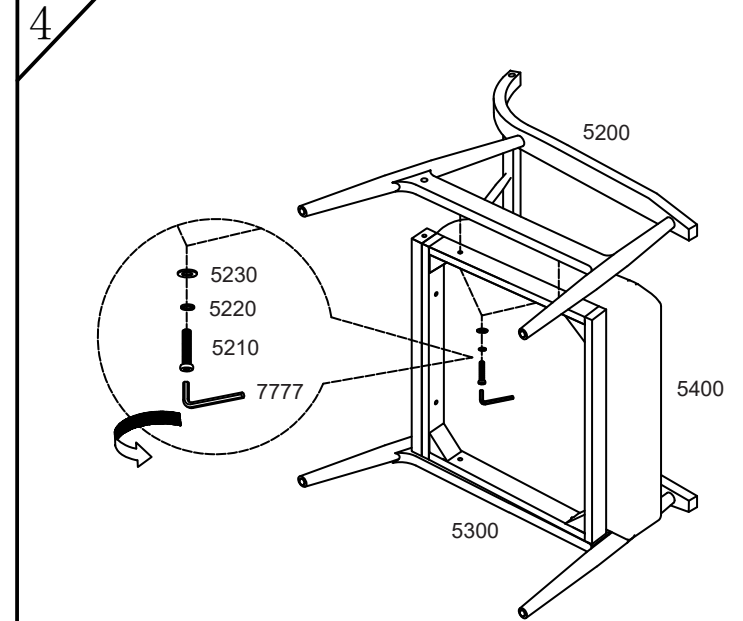

# DENA ACCENT CHAIR

256080/256081

Assembly instructions:

## PARTS LIST

SKU#	DESCRIPTION	IMAGE	QTY
5200	Left Frame		1
5300	Right Frame		1
5400	Seat Cushion		1
5500	Back Frame		1
5600	Back Cushion		1

## HARDWARE LIST

SKU#	DESCRIPTION	IMAGE	QTY
5210	Bolt Ø1/4"×1-1/2"		12
5220	Spring Washer Ø1/4"×10mm		12
5230	Flat Washer Ø1/4"×19mm		7
5240	Flat Washer Ø1/4"×12mm		5
7777	Allen Wrench		1
5250	Wood Plug		5

### HARDWARE LIST

SKU#	DESCRIPTION	IMAGE	QTY
5210	Bolt Ø1/4"*1-1/2"		12
5220	Spring Washer Ø1/4"*10mm		12
5230	Flat Washer Ø1/4"*19mm		7
5240	Flat Washer Ø1/4"*12mm		5
7777	Allen Wrench		1
5250	Wood Plug		5