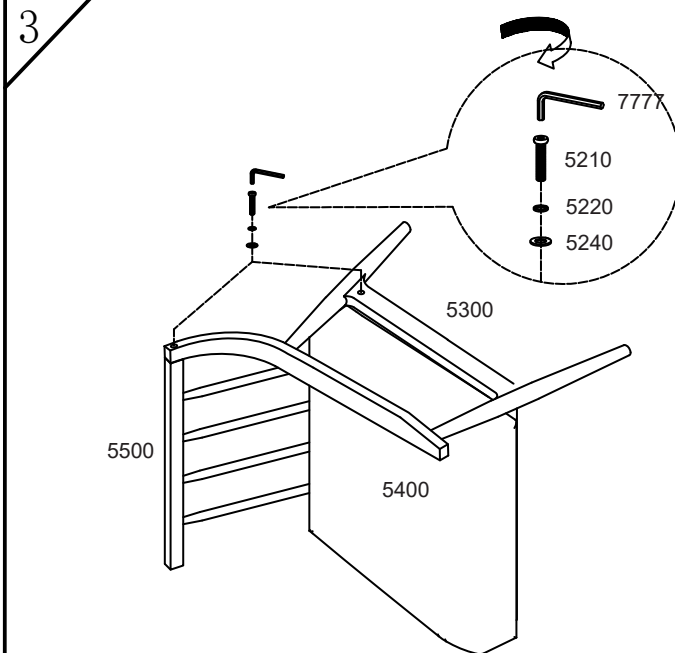

# DENA ACCENT CHAIR

256080/256081

Assembly instructions:

## PARTS LIST

SKU#	DESCRIPTION	IMAGE	QTY
5200	Left Frame		1
5300	Right Frame		1
5400	Seat Cushion		1
5500	Back Frame		1
5600	Back Cushion		1

## HARDWARE LIST

SKU#	DESCRIPTION	IMAGE	QTY
5210	Bolt Ø1/4"×1-1/2"		12
5220	Spring Washer Ø1/4"×10mm		12
5230	Flat Washer Ø1/4"×19mm		7
5240	Flat Washer Ø1/4"×12mm		5
7777	Allen Wrench		1
5250	Wood Plug		5

### HARDWARE LIST

SKU#	DESCRIPTION	IMAGE	QTY
5210	Bolt Ø1/4"*1-1/2"		12
5220	Spring Washer Ø1/4"*10mm		12
5230	Flat Washer Ø1/4"*19mm		7
5240	Flat Washer Ø1/4"*12mm		5
7777	Allen Wrench		1
5250	Wood Plug		5