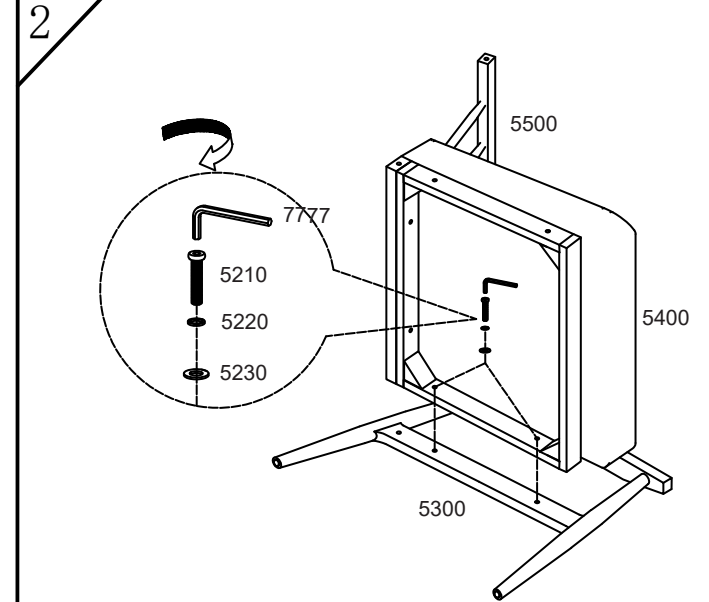

# DENA ACCENT CHAIR

256080/256081

Assembly instructions:

## PARTS LIST

SKU#	DESCRIPTION	IMAGE	QTY
5200	Left Frame		1
5300	Right Frame		1
5400	Seat Cushion		1
5500	Back Frame		1
5600	Back Cushion		1

## HARDWARE LIST

SKU#	DESCRIPTION	IMAGE	QTY
5210	Bolt Ø1/4"×1-1/2"		12
5220	Spring Washer Ø1/4"×10mm		12
5230	Flat Washer Ø1/4"×19mm		7
5240	Flat Washer Ø1/4"×12mm		5
7777	Allen Wrench		1
5250	Wood Plug		5

### HARDWARE LIST

SKU#	DESCRIPTION	IMAGE	QTY
5210	Bolt Ø1/4"*1-1/2"		12
5220	Spring Washer Ø1/4"*10mm		12
5230	Flat Washer Ø1/4"*19mm		7
5240	Flat Washer Ø1/4"*12mm		5
7777	Allen Wrench		1
5250	Wood Plug		5