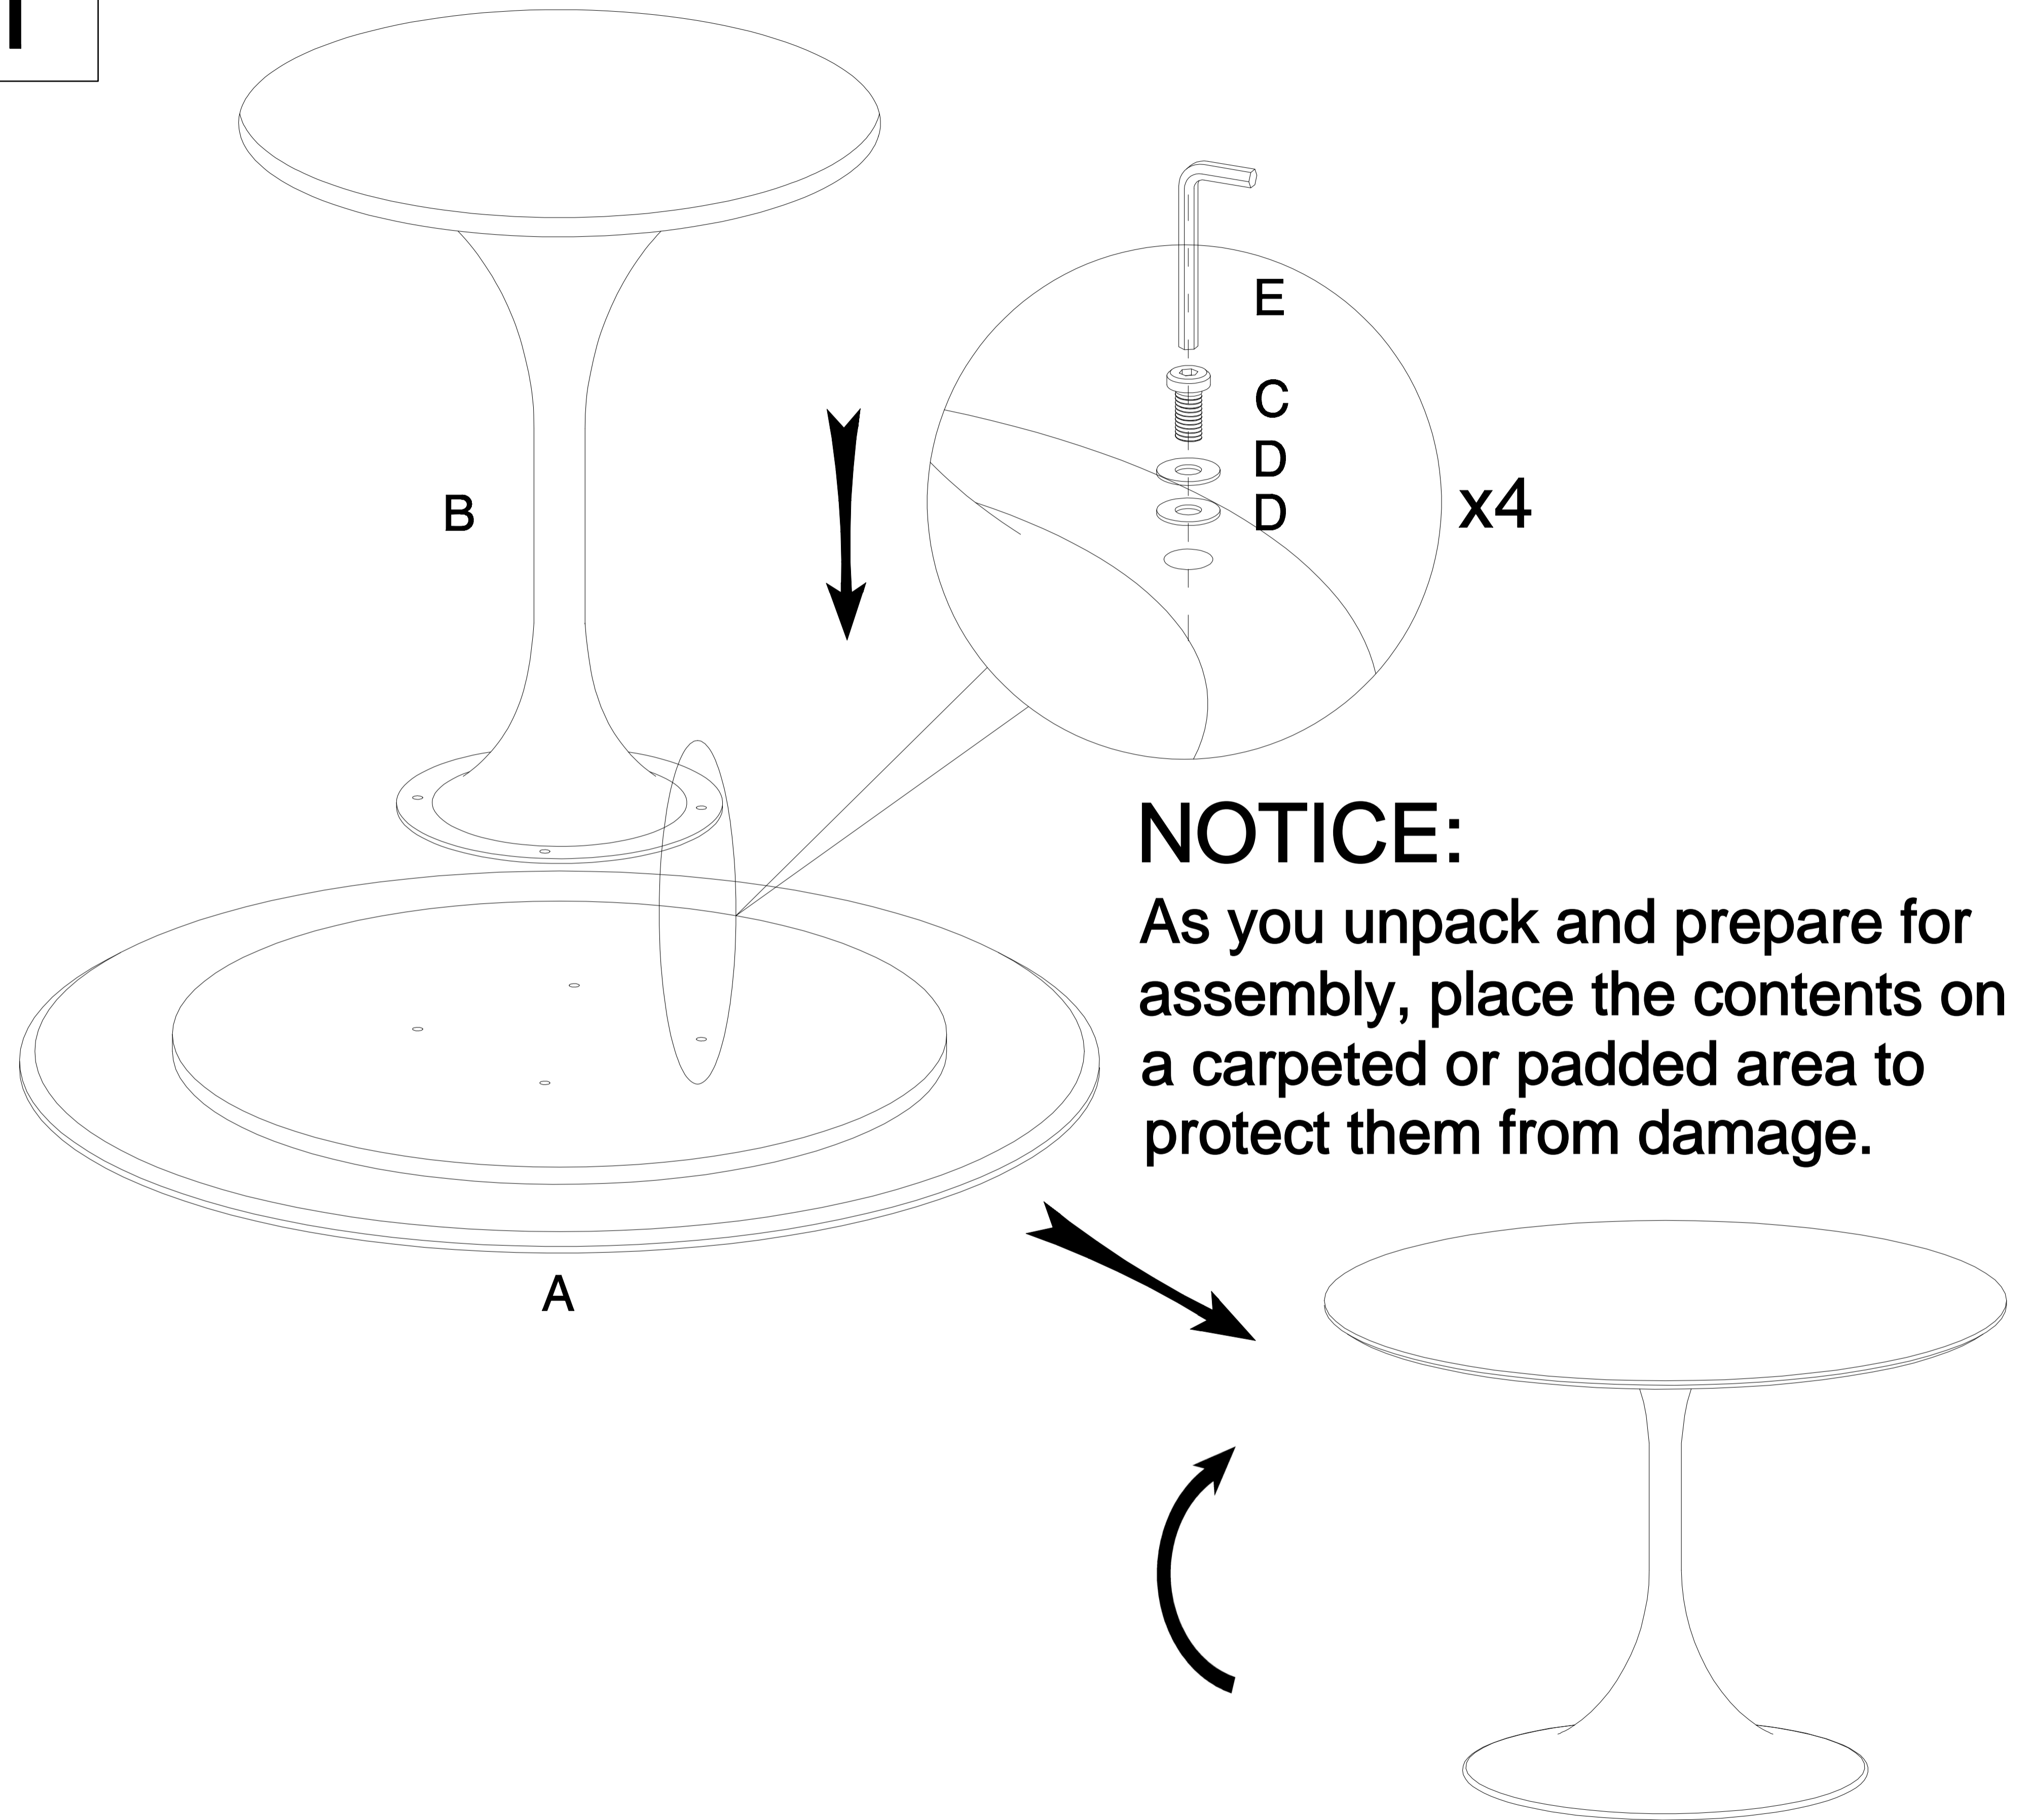

LIVING SPACES

A	14S05097-A		X1
B	14S05097-B		X1
C	14S05097-C	 M8x19	X4
D	14S05097-D		X8
E	14S05097-E		X1

14S05097 SKU#259487

VERA ROUND
DINING TABLE

1

NOTICE:

As you unpack and prepare for assembly, place the contents on a carpeted or padded area to protect them from damage.