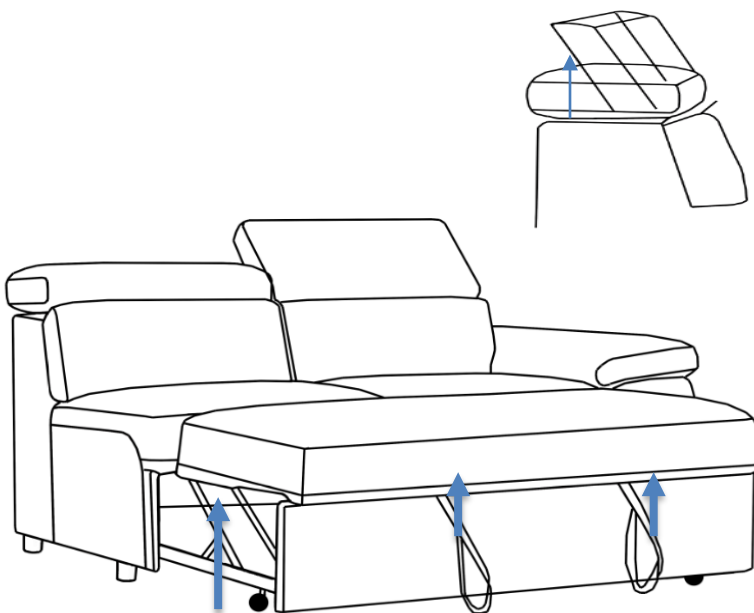

# LIVING SPACES

A	Sofa Legs		X5
B	Support leg		X7
C	Small screw		X22

**DANTE**

**271731/AS-20057 2ERT3+1ALC+SRFSTL  
KIT-DANTE 3 PC RAF SOFA SLEEPER  
W/STORAGE OTTOMAN**

Not provided

# LIVING SPACES

Step1: Pull the two cloth straps outward

Step2:Lift up the two cloth belts

Not provided