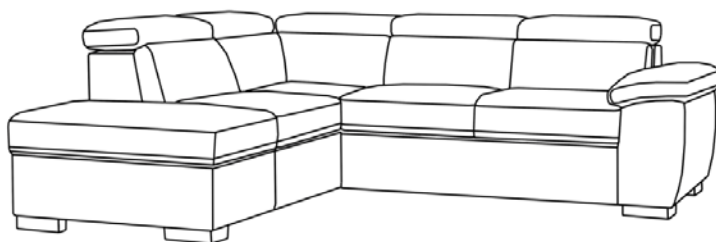

# LIVING SPACES

A	Sofa Legs		X5
B	Support leg		X7
C	Small screw		X22

**DANTE**

**271731/AS-20057 2ERT3+1ALC+SRFSTL  
KIT-DANTE 3 PC RAF SOFA SLEEPER  
W/STORAGE OTTOMAN**

Not provided

# LIVING SPACES

Step1: Pull the two cloth straps outward

Step2:Lift up the two cloth belts

Not provided