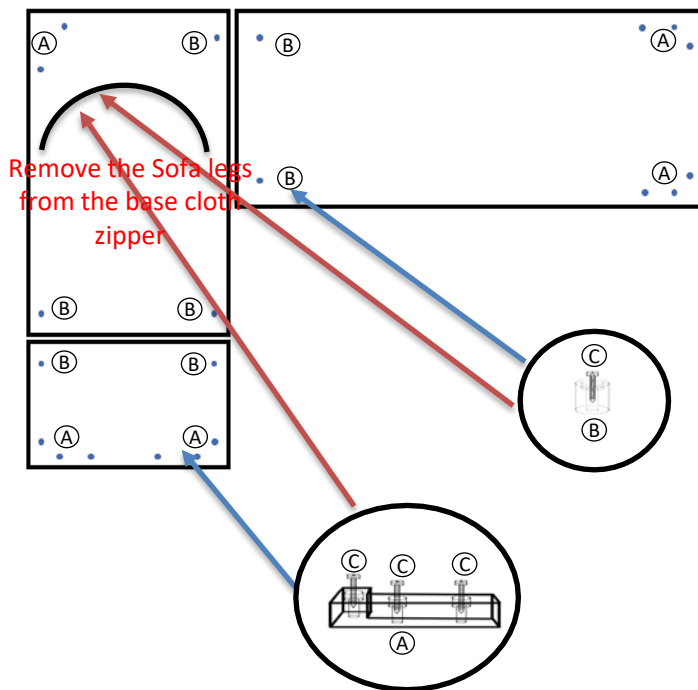

# LIVING SPACES

A	Sofa Legs		X5
B	Support leg		X7
C	Small screw		X22

**DANTE**

**271731/AS-20057 2ERT3+1ALC+SRFSTL  
KIT-DANTE 3 PC RAF SOFA SLEEPER  
W/STORAGE OTTOMAN**

Not provided

# LIVING SPACES

Step1: Pull the two cloth straps outward

Step2:Lift up the two cloth belts

Not provided