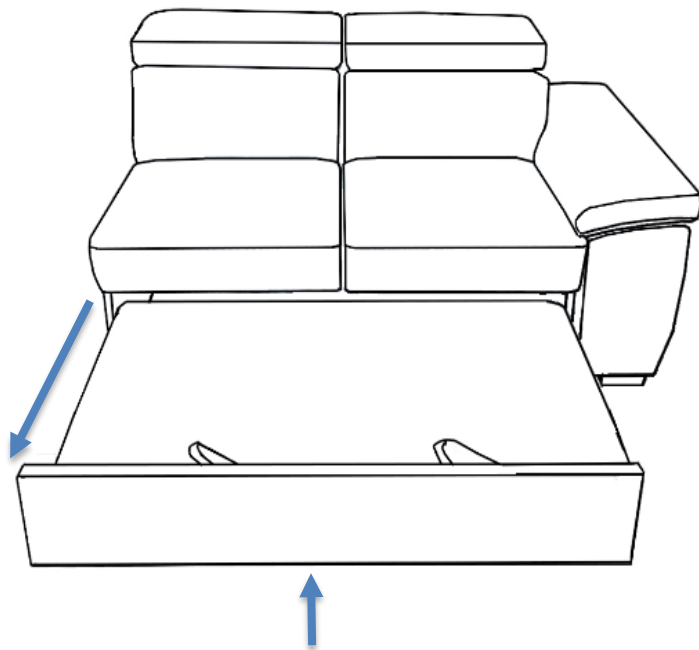

# LIVING SPACES

A	Sofa Legs		X5
B	Support leg		X7
C	Small screw		X22

**DANTE**

**271731/AS-20057 2ERT3+1ALC+SRFSTL  
KIT-DANTE 3 PC RAF SOFA SLEEPER  
W/STORAGE OTTOMAN**

Not provided

# LIVING SPACES

Step1: Pull the two cloth straps outward

Step2:Lift up the two cloth belts

Not provided