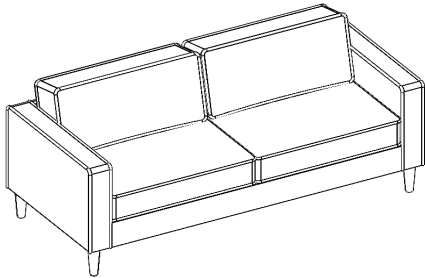

Vendor Information

Vendor Name:	LSMX1
Vendor Code:	V-005852

Living Space Information

LS SKU:	313083
LS product Name:	CALAIS VANILLA SOFA
Vendor Model #:	1048-S-CA-VAN
Vendor Collection:	CALAIS

CODE	PART #	DESCRIPTION	SHIPS IN 48 HRS	QUANTITY	PRICING	NOTES
A	PLCALAIS	LATERAL LEG	YES	4		
B	LATERL LEG	CENTRAL LEG	YES	1		

A	PLCALAIS	 X4
B	PLCALCEN	 X1
1	CALAIS SOFA	 X1

CALAIS SOFA

STEP 1:

REMOVE CUSHIONS TO FIND LEGS

STEP 2:

TURN RIGHT ONLY USE THE HAND

TURN RIGHT ONLY USE THE HAND

CALAIS SOFA