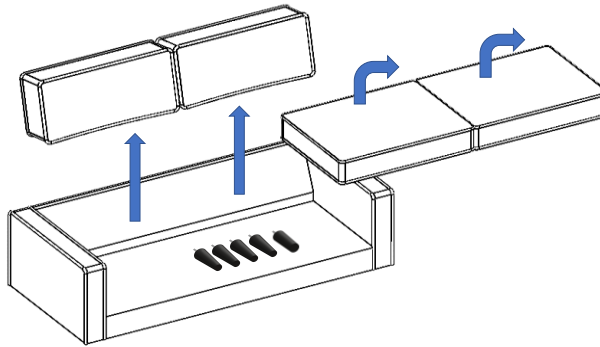

Vendor Information

Vendor Name:	LSMX1
Vendor Code:	V-005852

Living Space Information

LS SKU:	313083
LS product Name:	CALAIS VANILLA SOFA
Vendor Model #:	1048-S-CA-VAN
Vendor Collection:	CALAIS

CODE	PART #	DESCRIPTION	SHIPS IN 48 HRS	QUANTITY	PRICING	NOTES
A	PLCALAIS	LATERAL LEG	YES	4		
B	LATERL LEG	CENTRAL LEG	YES	1		

A	PLCALAIS	 X4
B	PLCALCEN	 X1
1	CALAIS SOFA	 X1

CALAIS SOFA

STEP 1:

REMOVE CUSHIONS TO FIND LEGS

STEP 2:

TURN RIGHT ONLY USE THE HAND

TURN RIGHT ONLY USE THE HAND

CALAIS SOFA