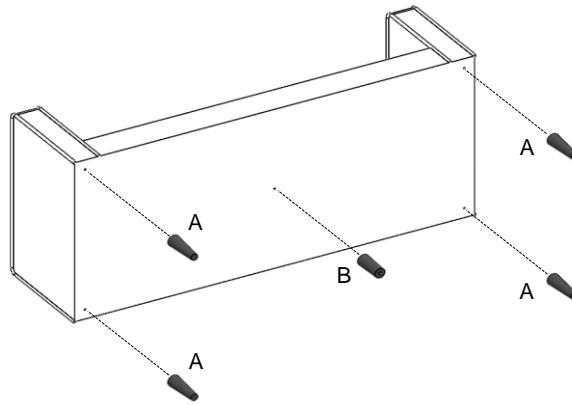

Vendor Information

Vendor Name:	LSMX1
Vendor Code:	V-005852

Living Space Information

LS SKU:	313083
LS product Name:	CALAIS VANILLA SOFA
Vendor Model #:	1048-S-CA-VAN
Vendor Collection:	CALAIS

CODE	PART #	DESCRIPTION	SHIPS IN 48 HRS	QUANTITY	PRICING	NOTES
A	PLCALAIS	LATERAL LEG	YES	4		
B	LATERL LEG	CENTRAL LEG	YES	1		

A	PLCALAIS	 X4
B	PLCALCEN	 X1
1	CALAIS SOFA	 X1

CALAIS SOFA

STEP 1:

REMOVE CUSHIONS TO FIND LEGS

STEP 2:

TURN RIGHT ONLY USE THE HAND

TURN RIGHT ONLY USE THE HAND

CALAIS SOFA