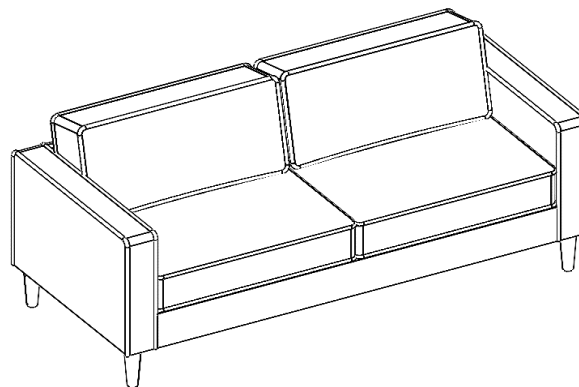

Vendor Information

Vendor Name:	LSMX1
Vendor Code:	V-005852

Living Space Information

LS SKU:	313083
LS product Name:	CALAIS VANILLA SOFA
Vendor Model #:	1048-S-CA-VAN
Vendor Collection:	CALAIS

CODE	PART #	DESCRIPTION	SHIPS IN 48 HRS	QUANTITY	PRICING	NOTES
A	PLCALAIS	LATERAL LEG	YES	4		
B	LATERL LEG	CENTRAL LEG	YES	1		

A	PLCALAIS	 X4
B	PLCALCEN	 X1
1	CALAIS SOFA	 X1

CALAIS SOFA

STEP 1:

REMOVE CUSHIONS TO FIND LEGS

STEP 2:

TURN RIGHT ONLY USE THE HAND

TURN RIGHT ONLY USE THE HAND

CALAIS SOFA