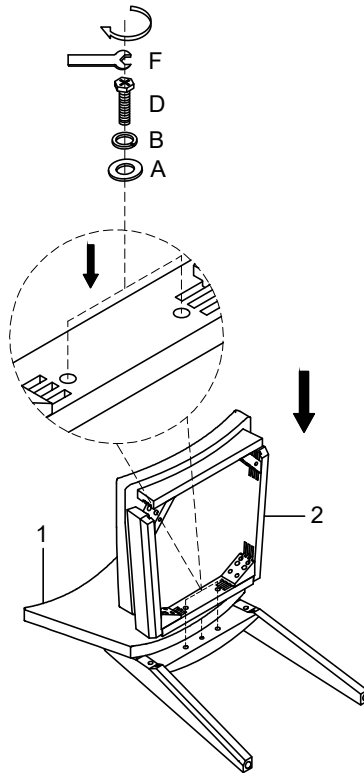

NATE+ JEREMIAH

FOR LIVING SPACES

A	PD5614-66-HD-A	 X10 Ø5/16"x19x2mm
B	PD5614-66-HD-B	 X10 Ø5/16"x12x2mm
C	PD5614-66-HD-C	 X4 Ø5/16"x12mm
D	PD5614-66-HD-D	 X2 Ø5/16"x2"L
E	PD5614-66-HD-E	 X4 Ø5/16"x3-1/4"L
F	PD5614-66-HD-F	 X1 Wrench 12mm
1	PD5614-66CB	 X1
2	PD5614-66SF	 X1
3L	PD5614-66LL	 X1
3R	PD5614-66RL	 X1

VOYAGE

313458/D5614-66
Upholstered Dining Chair BNJ

①

②

③

④

WARNING:
USE ONLY THE HAND
TOOLS PROVIDED