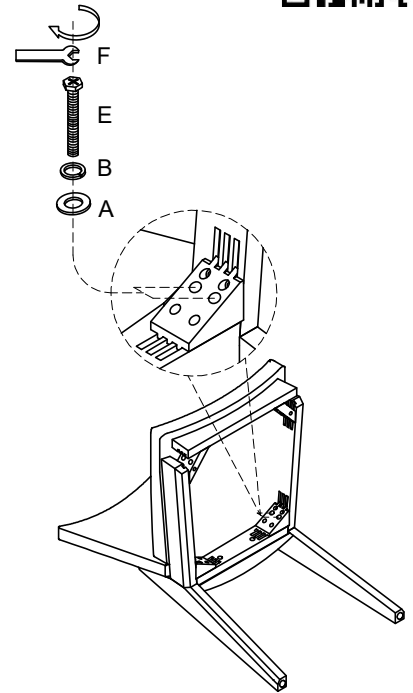

NATE+ JEREMIAH

FOR LIVING SPACES

A	PD5614-66-HD-A	 X10 Ø5/16"x19x2mm
B	PD5614-66-HD-B	 X10 Ø5/16"x12x2mm
C	PD5614-66-HD-C	 X4 Ø5/16"x12mm
D	PD5614-66-HD-D	 X2 Ø5/16"x2"L
E	PD5614-66-HD-E	 X4 Ø5/16"x3-1/4"L
F	PD5614-66-HD-F	 X1 Wrench 12mm
1	PD5614-66CB	 X1
2	PD5614-66SF	 X1
3L	PD5614-66LL	 X1
3R	PD5614-66RL	 X1

VOYAGE

313458/D5614-66
Upholstered Dining Chair BNJ

①

②

③

④

WARNING:
USE ONLY THE HAND
TOOLS PROVIDED