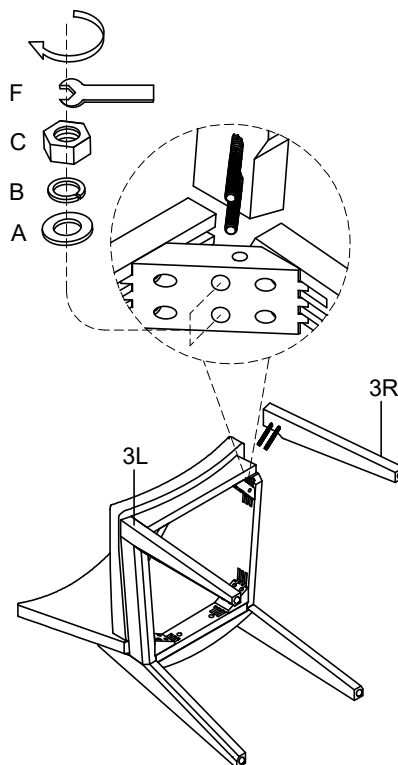

NATE+ JEREMIAH

FOR LIVING SPACES

A	PD5614-66-HD-A	 X10 Ø5/16"x19x2mm
B	PD5614-66-HD-B	 X10 Ø5/16"x12x2mm
C	PD5614-66-HD-C	 X4 Ø5/16"x12mm
D	PD5614-66-HD-D	 X2 Ø5/16"x2"L
E	PD5614-66-HD-E	 X4 Ø5/16"x3-1/4"L
F	PD5614-66-HD-F	 X1 Wrench 12mm
1	PD5614-66CB	 X1
2	PD5614-66SF	 X1
3L	PD5614-66LL	 X1
3R	PD5614-66RL	 X1

VOYAGE

313458/D5614-66
Upholstered Dining Chair BNJ

①

②

③

④

WARNING:
USE ONLY THE HAND
TOOLS PROVIDED