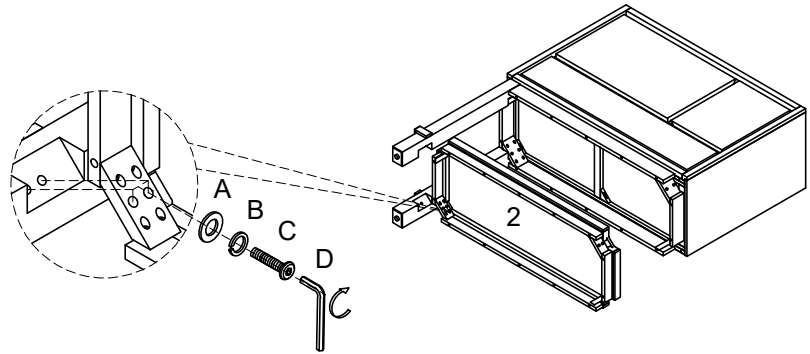

NATE+ JEREMIAH

FOR LIVING SPACES

A	PD5614-16HD	 X16 Ø5/16"x19x2mm
B	PD5614-16HD	 X16 Ø5/16"x12x2mm
C	PD5614-16HD	 X16 Ø5/16"x2"L
D	PD5614-16HD	 X1 Allen key 4mm
1	PD5614-16T	 X1
2	PD5614-16SH2	 X1
3	PD5614-16FL	 X2
4L	PD5614-16BLL	 X1
4R	PD5614-16BRL	 X1

VOYAGE

313455/D5614-16 Bar Cabinet BNJ

②

③

④