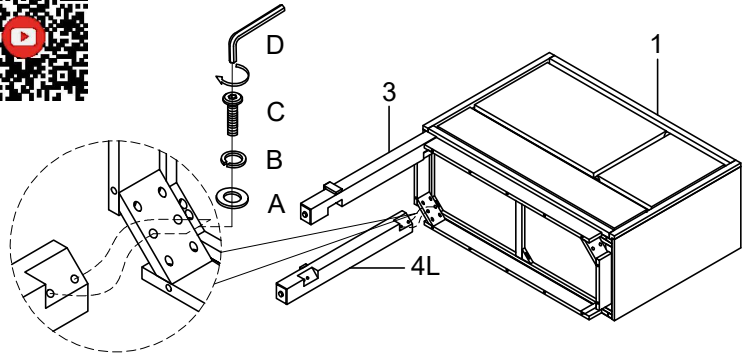

NATE+ JEREMIAH

FOR LIVING SPACES

A	PD5614-16HD	 X16 Ø5/16"x19x2mm
B	PD5614-16HD	 X16 Ø5/16"x12x2mm
C	PD5614-16HD	 X16 Ø5/16"x2"L
D	PD5614-16HD	 X1 Allen key 4mm
1	PD5614-16T	 X1
2	PD5614-16SH2	 X1
3	PD5614-16FL	 X2
4L	PD5614-16BLL	 X1
4R	PD5614-16BRL	 X1

VOYAGE

313455/D5614-16 Bar Cabinet BNJ

②

③

④