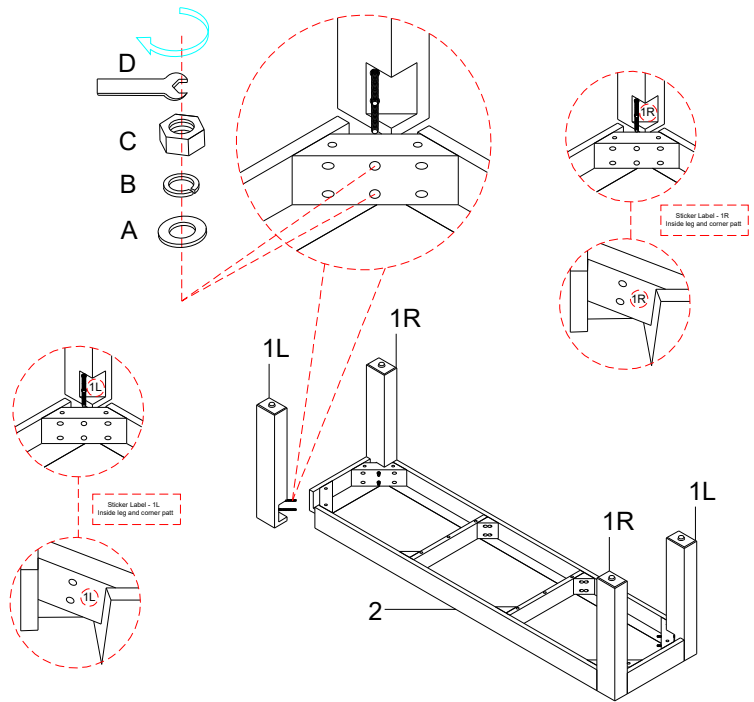

# NATE+ JEREMIAH

FOR LIVING SPACES

A	PD5614-69HD	 X8 Ø5/16"x19x2mm
B	PD5614-69HD	 X8 Ø5/16"x12x2mm
C	PD5614-69HD	 X8 Ø5/16"x12mm
D	PD5614-69HD	 X1 Wrench 12mm
1L	PD5614-69-LL	 X2
1R	PD5614-69-LR	 X2
2	PD5614-69SE	 X1

VOYAGE

①

②

313459/D5614-69 Bench BNJ