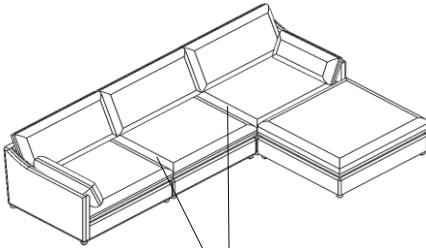

LIVING SPACES

Vendor Information

Vendor Name: LSMX1
Vendor Code: V-005852

Living Space Information

LS SKU: 316628
LS product Name: KIT-ALANA LINEN 3 PIECE SOFA W/OTTOMAN
Vendor Model #: 1478-3PCSECLAFCHARMLCHRAFCH-AL-PUM
Vendor Collection: ALANA

LIVING SPACES

1	LAF CHAIR ALANA	 X1
2	ARMELSS CHAIR ALANA	 X1
3	RAF CHAIR ALANA	 X1
4	OTTOMAN ALANA	 X1

JOIN SECTIONAL

KIT-ALANA LINEN 3 PIECE SOFA W/OTTOMAN

LAF CHAIR ALANA ALLIGATOR CLIP
ARMLESS CHAIR ALLIGATOR CLIPS (1 SET)
RAF CHAIR ALANA PEG CLIP

KIT-ALANA LINEN 3 PIECE SOFA W/OTTOMAN