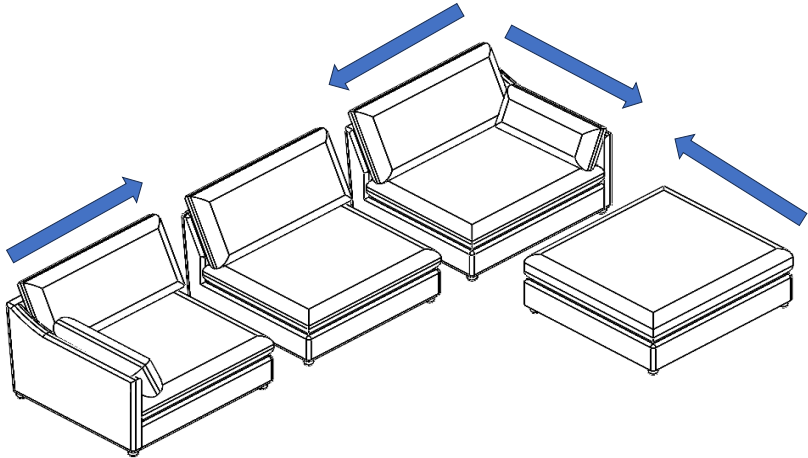

LIVING SPACES

Vendor Information

Vendor Name: LSMX1
Vendor Code: V-005852

Living Space Information

LS SKU: 316628
LS product Name: KIT-ALANA LINEN 3 PIECE SOFA W/OTTOMAN
Vendor Model #: 1478-3PCSECLAFCHARMLCHRAFCH-AL-PUM
Vendor Collection: ALANA

LIVING SPACES

1	LAF CHAIR ALANA	 X1
2	ARMELSS CHAIR ALANA	 X1
3	RAF CHAIR ALANA	 X1
4	OTTOMAN ALANA	 X1

JOIN SECTIONAL

KIT-ALANA LINEN 3 PIECE SOFA W/OTTOMAN

LAF CHAIR ALANA ALLIGATOR CLIP
ARMLESS CHAIR ALLIGATOR CLIPS (1 SET)
RAF CHAIR ALANA PEG CLIP

KIT-ALANA LINEN 3 PIECE SOFA W/OTTOMAN