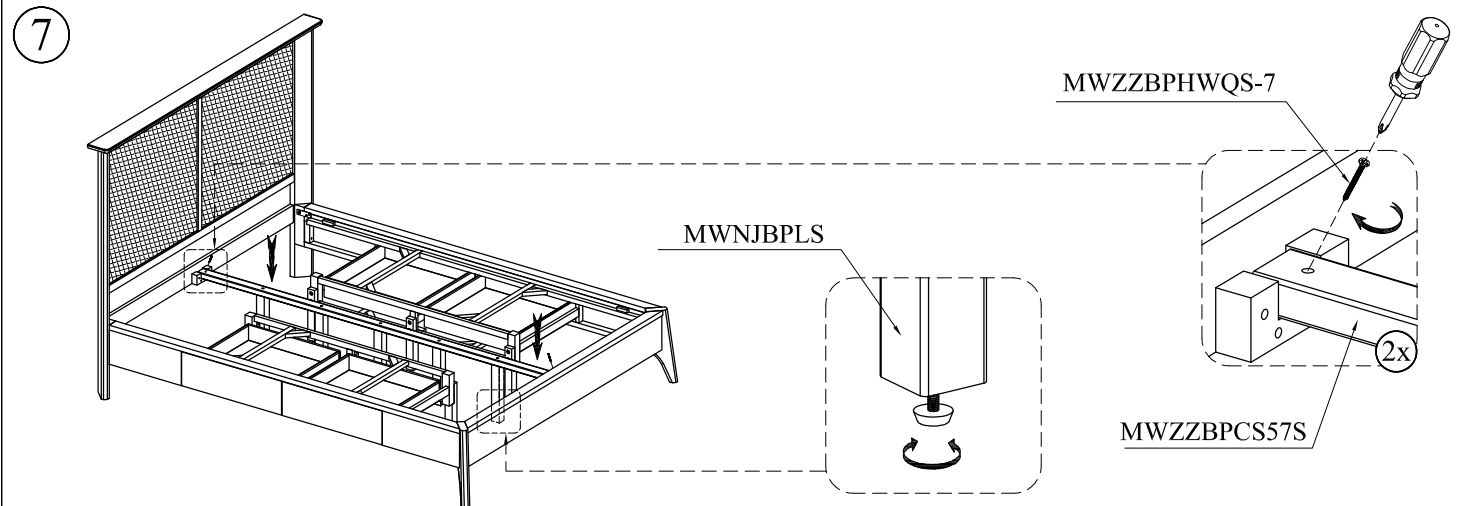

ASSEMBLY INSTRUCTIONS