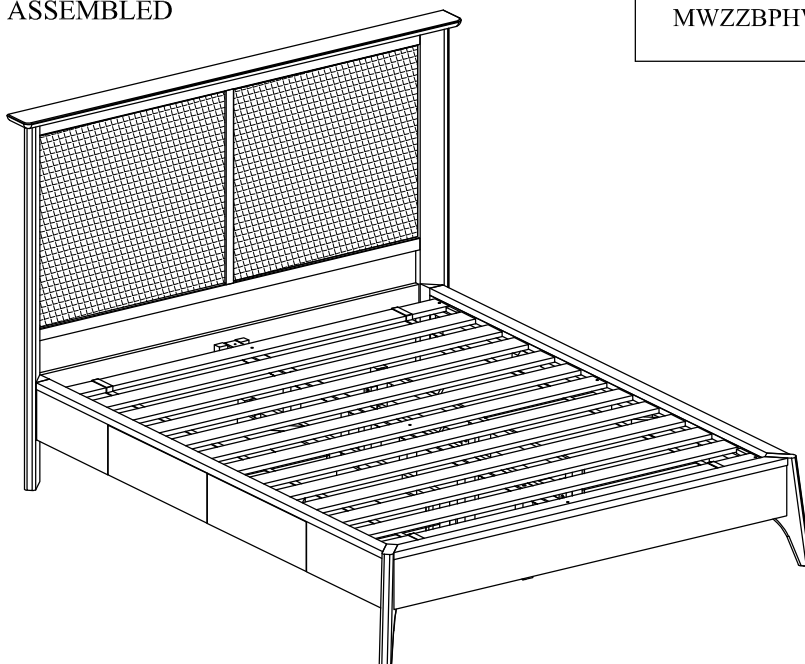

LIVING SPACES

OWNER'S MANUAL

MARIKO CANE QUEEN STORAGE BED

LIVING SPACES SKU : 323025 / 323026 / 323037

VENDOR ITEM NO. : MWNJM5BH / MWNJM5FB / MWNJN5RS

Scan QR code to view assembly video

ASSEMBLY PARTS LIST

	SKU #	IMAGE	DESCRIPTION	QTY	HARDWARE KIT PACKED IN BOX # 3 SKU : MWZZBPHWQS			
					SKU #	IMAGE	DESCRIPTION	QTY
BOX #1	323025		HEADBOARD	1	MWZZBPHWQS-1		ALLEN BOLT (M6 X 35MM)	12
BOX #2	323026		FOOTBOARD	1	MWZZBPHWQS-2		ALLEN BOLT (M8 X 50MM)	8
BOX #3	323037-1		SLAT ROLL	1	MWZZBPHWQS-3		ALLEN BOLT (M6 X 20MM)	2
	323037-2		LEFT SIDERAIL	1	MWZZBPHWQS-4		LOCK WASHER (M9)	22
	323037-3		RIGHT SIDERAIL	1	MWZZBPHWQS-5		FLAT WASHER (M6 X 13)	2
	MWNJBPSL		DRAWER SUPPORT LEG	6	MWZZBPHWQS-6		FLAT WASHER (M8 X 20)	20
	MWZZBPCS57S		CENTER SUPPORT	1	MWZZBPHWQS-7		WOOD SCREW (M4 X 50MM)	2
	MWNJBPLS		SUPPORT LEG	5	MWZZBPHWQS-8		WOOD SCREW (M4 X 25MM)	9
FULLY ASSEMBLED					MWZZBPHWQS-9		ALLEN KEY	2