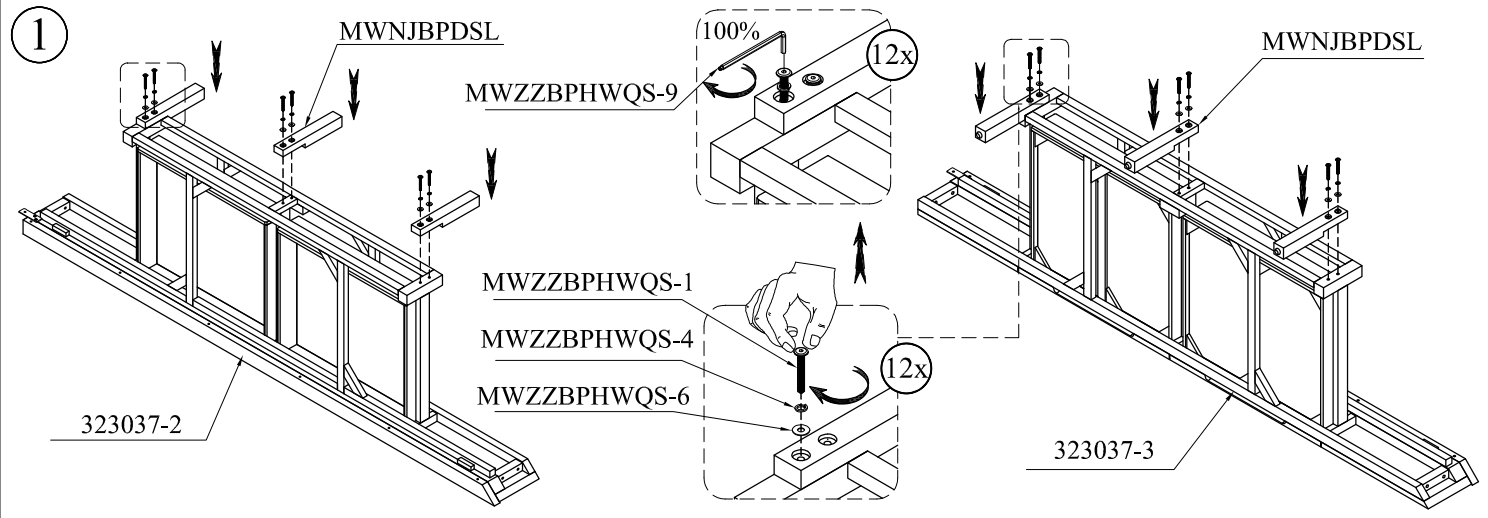

PRE-ASSEMBLED PARTS LIST

SKU #	IMAGE	DESCRIPTION	SKU #	IMAGE	DESCRIPTION
MWZZBPDG500		DRAWER GLIDE SET	MWZZBPFC		FOOT CAP

LIVING SPACES

OWNER'S MANUAL

MARIKO CANE QUEEN STORAGE BED

LIVING SPACES SKU : 323025 / 323026 / 323037

VENDOR ITEM NO. : MWNJM5BH / MWNJM5FB / MWNJN5RS

Scan QR code to view assembly video

ASSEMBLY INSTRUCTIONS

LIVING SPACES

OWNER'S MANUAL

MARIKO CANE QUEEN STORAGE BED

LIVING SPACES SKU : 323025 / 323026 / 323037