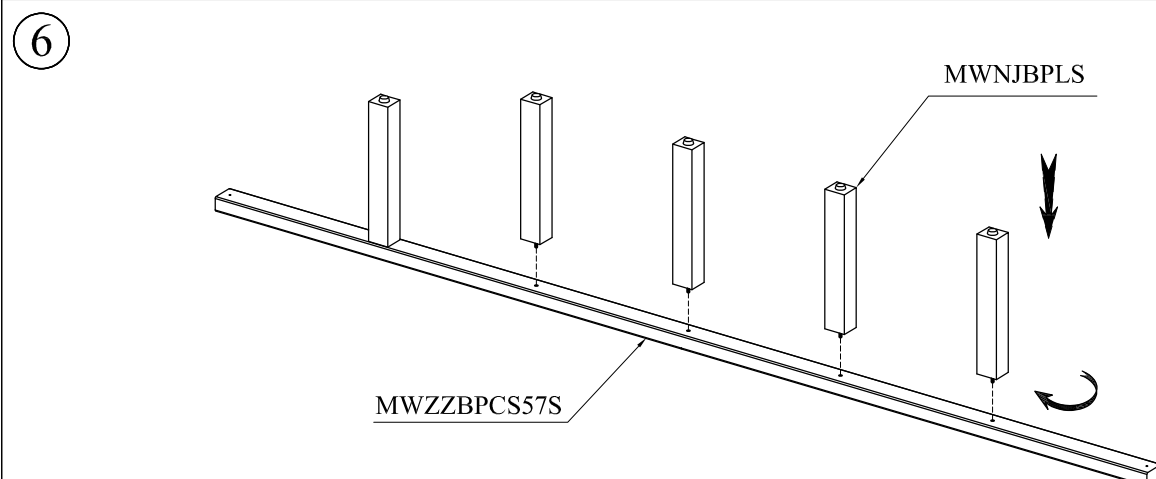

ASSEMBLY INSTRUCTIONS