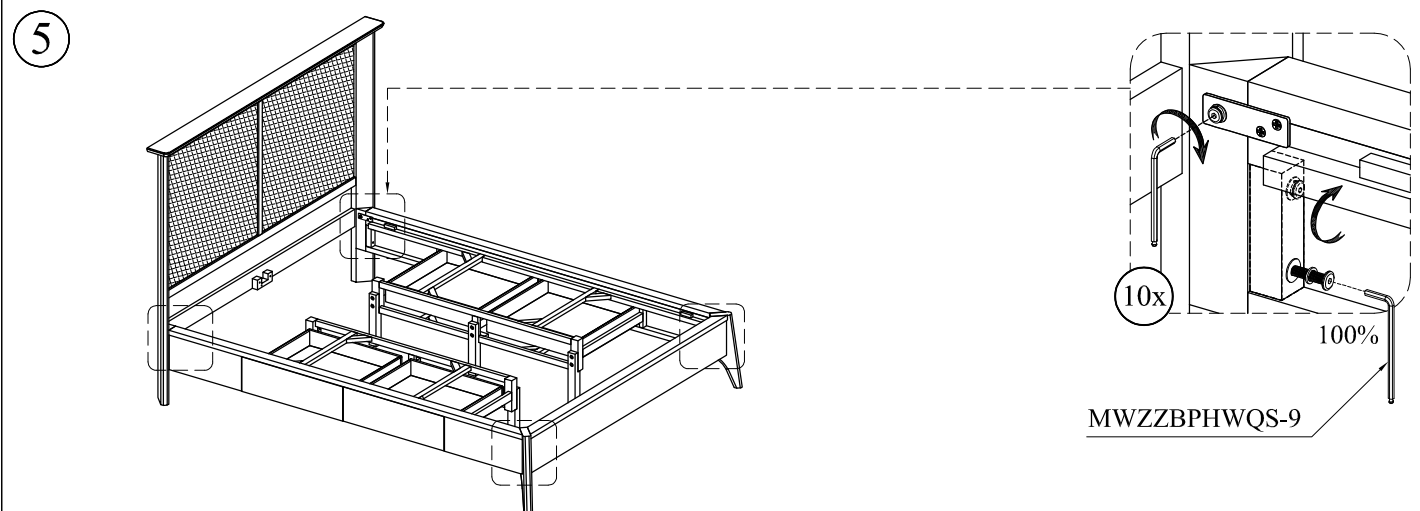

ASSEMBLY INSTRUCTIONS