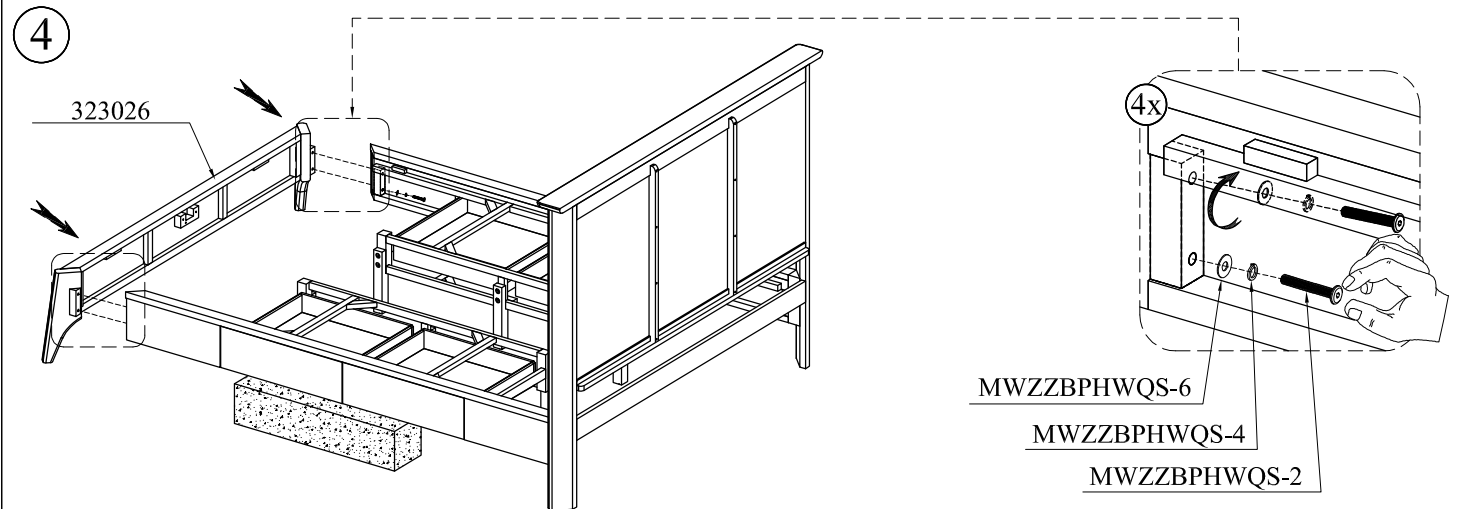

ASSEMBLY INSTRUCTIONS