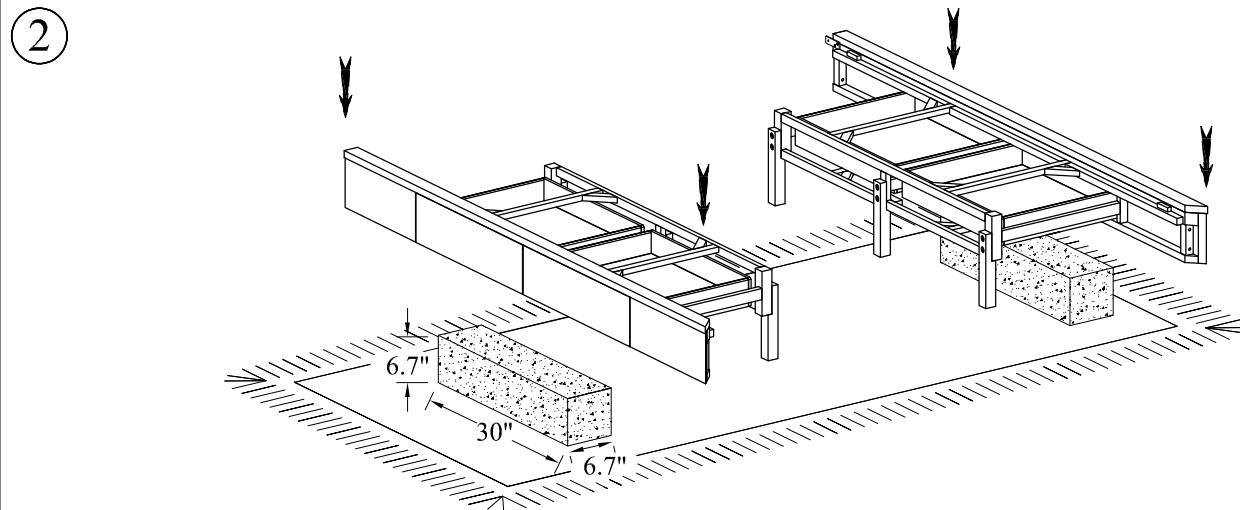

ASSEMBLY INSTRUCTIONS