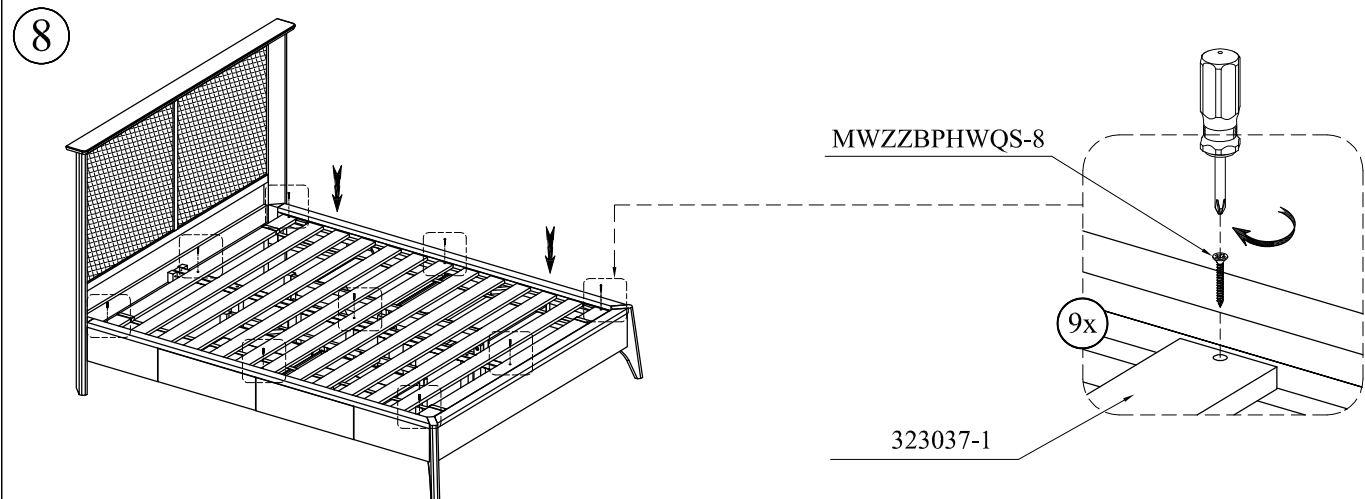

ASSEMBLY INSTRUCTIONS