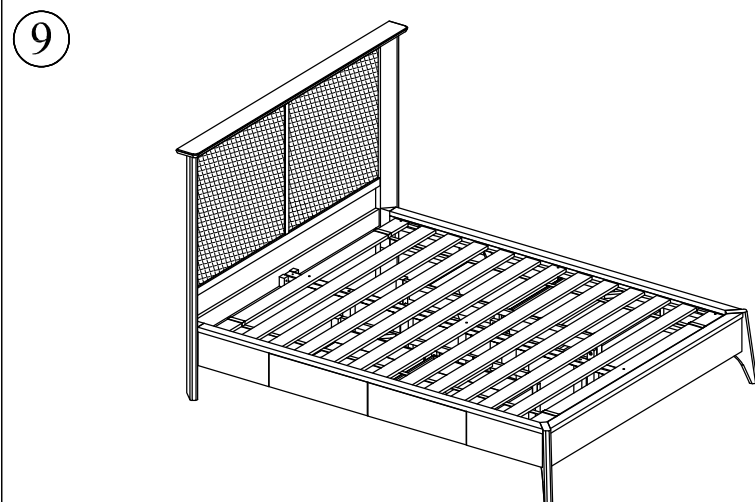

ASSEMBLY INSTRUCTIONS