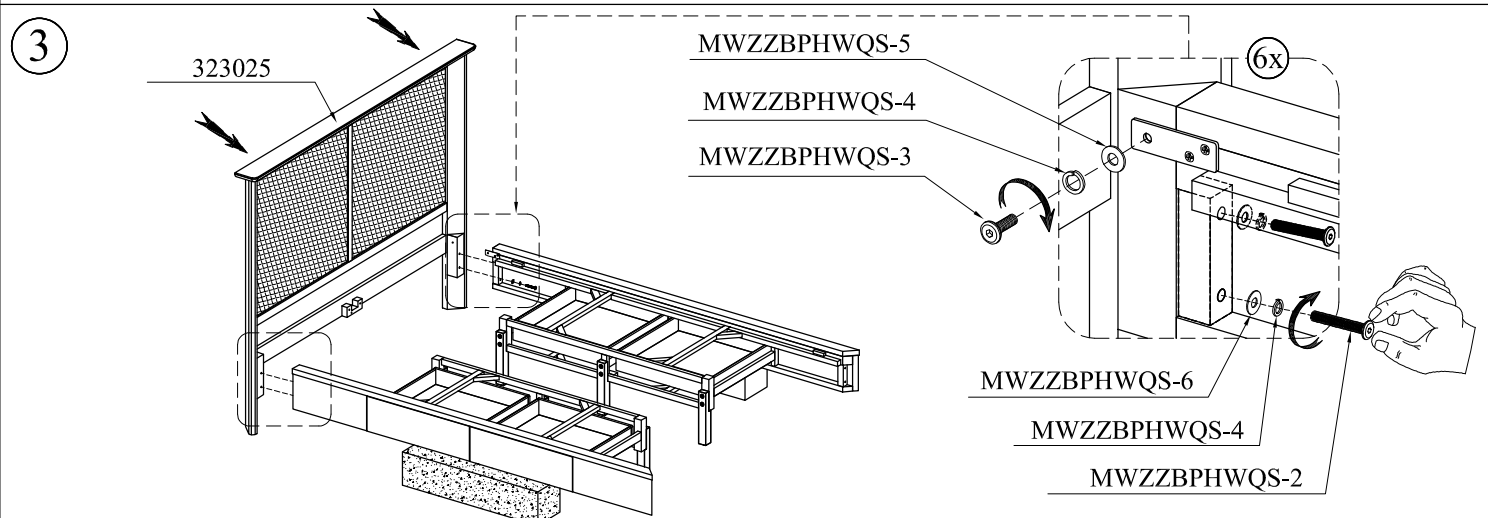

ASSEMBLY INSTRUCTIONS