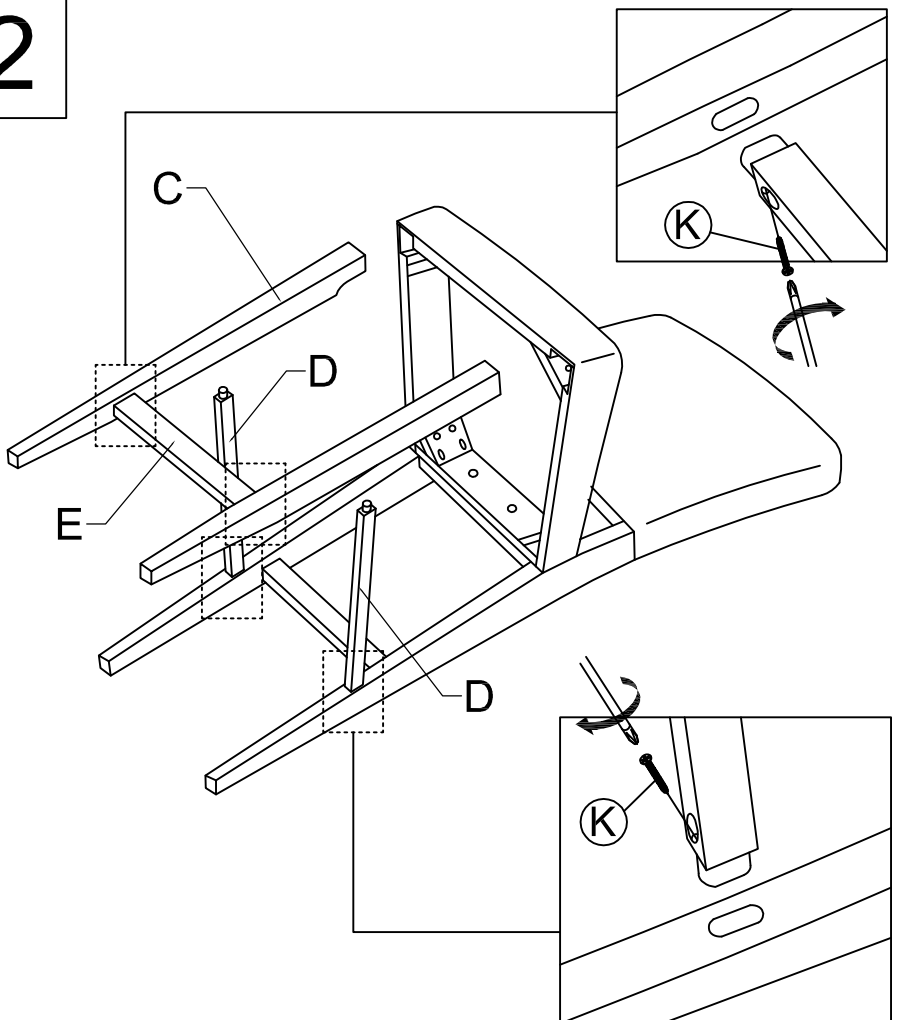

NEW JARROD

A	NEW JARROD-S-A	 x1
B	NEW JARROD-S-B	 x1
C	NEW JARROD-S-C	 x2
D	NEW JARROD-S-D	 x2
E	NEW JARROD-S-E	 x1
F	NEW JARROD-S-F	 M6 x 80mm x4
G	NEW JARROD-S-G	 M6 x 60mm x4
H	NEW JARROD-S-H	 M6 x 40mm x2
I	NEW JARROD-S-I	 1/4 x 19mm x10
J	NEW JARROD-S-J	 M6 x 13mm x10
K	NEW JARROD-S-K	 M4 x 38mm x6
L	NEW JARROD-S-L	 x1

1

NEW JARROD COUNTER HT STOOL

2

Not included in the box.

3

4