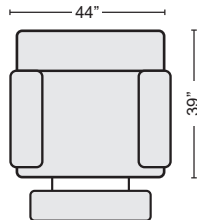

BROWN POWER RECLINER W/POWER HEADREST
#255201 $650.00
QTY _____

CHARCOAL POWER RECLINER W/POWER HEADREST
#255193 $695.00
QTY _____