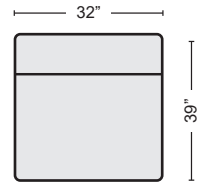

BROWN ARMLESS CHAIR
#255202 $270.00
QTY _____

CHARCOAL ARMLESS CHAIR
#255194 $290.00
QTY _____