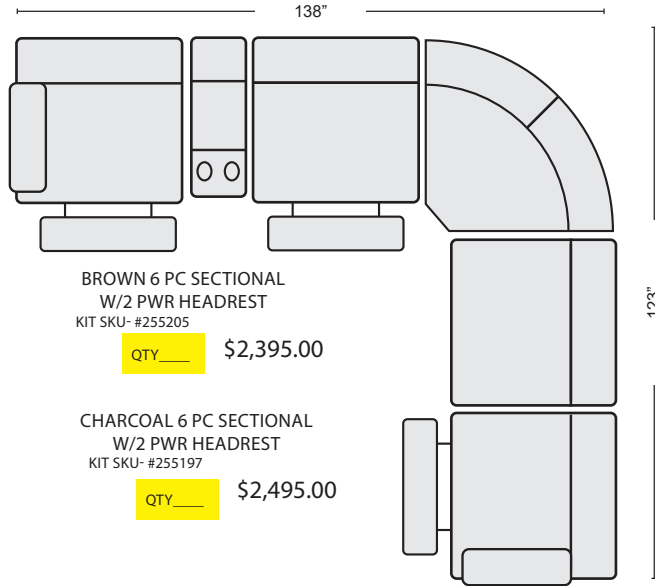

BROWN 6 PC SECTIONAL  
W/2 PWR HEADREST  
KIT SKU- #255205  
QTY \_\_\_\_\_ \$2,395.00

CHARCOAL 6 PC SECTIONAL  
W/2 PWR HEADREST  
KIT SKU- #255197  
QTY \_\_\_\_\_ \$2,495.00

BROWN LAF PWR RECL W/USB & POWER HEADREST  
#255199 \$600.00  
QTY \_\_\_\_\_