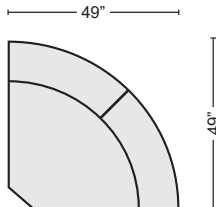

BROWN WEDGE
#255203 $425.00
QTY _____

CHARCOAL WEDGE
#255195 $430.00
QTY _____