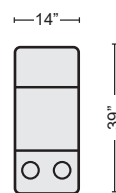

BROWN STRAIGHT CONSOLE
#255204 $150.00
QTY _____

CHARCOAL STRAIGHT CONSOLE
#255196 $175.00
QTY _____