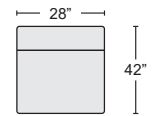

DARK GREY LEATHER ARMLESS CHAIR #251726 $630.00

QTY _____

STONE LEATHER ARMLESS CHAIR #251727 $630.00

QTY _____