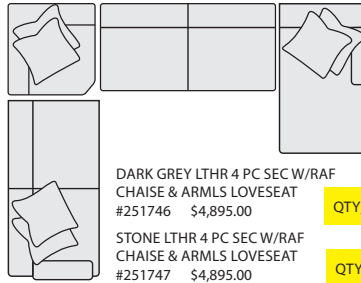

QTY _____

STONE LTHR 4 PC SEC W/RAF CHAISE & ARMLS SOFA #251744 \$4,995.00

QTY _____

DARK GREY LTHR 4 PC SEC W/RAF & LAF LOVESEAT, ARMLS CHR AND CNR #256595 \$4,175.00

QTY _____

STONE LTHR 4 PC SEC W/RAF & LAF LOVESEAT, ARMLS CHR AND CNR #256597 \$4,175.00

QTY _____

DARK GREY LTHR 4 PC SEC W/LAF CHAISE & ARMLS LOVESEAT #251743 \$4,895.00

QTY _____

STONE LTHR 4 PC SEC W/LAF CHAISE & ARMLS LOVESEAT #251742 \$4,895.00

QTY _____

DARK GREY LTHR 4 PC SEC W/RAF CHAISE & ARMLS LOVESEAT #251746 \$4,895.00

QTY _____

STONE LTHR 4 PC SEC W/RAF CHAISE & ARMLS LOVESEAT #251747 \$4,895.00

QTY _____

DARK GREY LTHR 3 PC SEC W/RAF & LAF LOVESEAT & CNR #256594 \$3,545.00

QTY _____

GREY STONE LTHR 3 PC SEC W/RAF & LAF LOVESEAT & CNR #256596 \$3,545.00