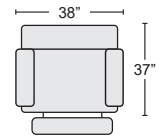

QTY _____

DARK GREY LARGE COCKTAIL OTTOMAN #251722 \$750.00

QTY _____

STONE LARGE COCKTAIL OTTOMAN #251723 \$750.00

QTY _____

DARK GREY LEATHER POWER RECLINER W/ POWER HEADREST #251749 \$1,295.00

QTY _____

STONE LEATHER POWER RECLINER W/ POWER HEADREST #251748 \$1,295.00