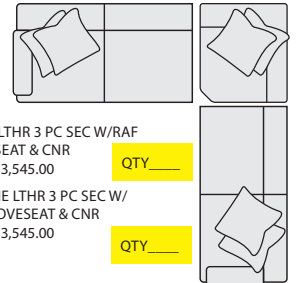

QTY _____

STONE LTHR 4 PC SEC W/RAF CHAISE & ARMLS SOFA #251744 \$4,995.00

QTY _____

DARK GREY LTHR 4 PC SEC W/RAF & LAF LOVESEAT, ARMLS CHR AND CNR #256595 \$4,175.00

QTY _____

STONE LTHR 4 PC SEC W/RAF & LAF LOVESEAT, ARMLS CHR AND CNR #256597 \$4,175.00

QTY _____

DARK GREY LTHR 4 PC SEC W/LAF CHAISE & ARMLS LOVESEAT #251743 \$4,895.00

QTY _____

STONE LTHR 4 PC SEC W/LAF CHAISE & ARMLS LOVESEAT #251742 \$4,895.00

QTY _____

DARK GREY LTHR 4 PC SEC W/RAF CHAISE & ARMLS LOVESEAT #251746 \$4,895.00

QTY _____

STONE LTHR 4 PC SEC W/RAF CHAISE & ARMLS LOVESEAT #251747 \$4,895.00

QTY _____

DARK GREY LTHR 3 PC SEC W/RAF & LAF LOVESEAT & CNR #256594 \$3,545.00

QTY _____

GREY STONE LTHR 3 PC SEC W/RAF & LAF LOVESEAT & CNR #256596 \$3,545.00