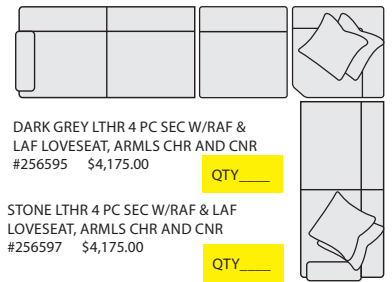

QTY _____

STONE LTHR 2 PC SEC W/LAF CHAISE & RAF LOVESEAT #256186 \$2,600.00

QTY _____

DARK GREY LTHR 2 PC SEC W/RAF CHAISE & LAF LOVESEAT #256183 \$2,600.00

QTY _____

STONE LTHR 2 PC SEC W/RAF CHAISE & LAF LOVESEAT #256184 \$2,600.00

QTY _____

DARK GREY LTHR 4 PC SEC W/LAF CHAISE & ARMLS SOFA #251741 \$4,995.00

QTY _____

STONE LTHR 4 PC SEC W/LAF CHAISE & ARMLS SOFA #251740 \$4,995.00

QTY _____

DARK GREY LTHR 4 PC SEC W/RAF CHAISE & ARMLS SOFA #251745 \$4,995.00

QTY _____

STONE LTHR 4 PC SEC W/RAF CHAISE & ARMLS SOFA #251744 \$4,995.00

QTY _____

DARK GREY LTHR 4 PC SEC W/RAF & LAF LOVESEAT, ARMLS CHR AND CNR #256595 \$4,175.00

QTY _____

STONE LTHR 4 PC SEC W/RAF & LAF LOVESEAT, ARMLS CHR AND CNR #256597 \$4,175.00

QTY _____

DARK GREY LTHR 4 PC SEC W/LAF CHAISE & ARMLS LOVESEAT #251743 \$4,895.00

QTY _____

STONE LTHR 4 PC SEC W/LAF CHAISE & ARMLS LOVESEAT #251742 \$4,895.00

QTY _____

DARK GREY LTHR 4 PC SEC W/RAF CHAISE & ARMLS LOVESEAT #251746 \$4,895.00