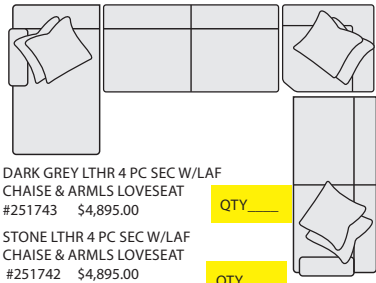

QTY _____

DARK GREY LTHR 4 PC SEC W/LAF CHAISE & ARMLS SOFA #251741 \$4,995.00

QTY _____

STONE LTHR 4 PC SEC W/LAF CHAISE & ARMLS SOFA #251740 \$4,995.00

QTY _____

DARK GREY LTHR 4 PC SEC W/RAF CHAISE & ARMLS SOFA #251745 \$4,995.00

QTY _____

STONE LTHR 4 PC SEC W/RAF CHAISE & ARMLS SOFA #251744 \$4,995.00

QTY _____

DARK GREY LTHR 4 PC SEC W/RAF & LAF LOVESEAT, ARMLS CHR AND CNR #256595 \$4,175.00

QTY _____

STONE LTHR 4 PC SEC W/RAF & LAF LOVESEAT, ARMLS CHR AND CNR #256597 \$4,175.00

QTY _____

DARK GREY LTHR 4 PC SEC W/LAF CHAISE & ARMLS LOVESEAT #251743 \$4,895.00

QTY _____

STONE LTHR 4 PC SEC W/LAF CHAISE & ARMLS LOVESEAT #251742 \$4,895.00

QTY _____

DARK GREY LTHR 4 PC SEC W/RAF CHAISE & ARMLS LOVESEAT #251746 \$4,895.00

QTY _____

STONE LTHR 4 PC SEC W/RAF CHAISE & ARMLS LOVESEAT #251747 \$4,895.00

QTY _____

DARK GREY LTHR 3 PC SEC W/RAF & LAF LOVESEAT & CNR #256594 \$3,545.00

QTY _____

GREY STONE LTHR 3 PC SEC W/RAF & LAF LOVESEAT & CNR #256596 \$3,545.00