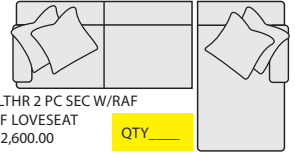

QTY _____

STONE LTHR 2 PC SEC W/LAF CHAISE & RAF LOVESEAT #256186 \$2,600.00

QTY _____

DARK GREY LTHR 2 PC SEC W/RAF CHAISE & LAF LOVESEAT #256183 \$2,600.00

QTY _____

STONE LTHR 2 PC SEC W/RAF CHAISE & LAF LOVESEAT #256184 \$2,600.00