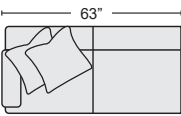

DARK GREY LEATHER LAF/LOVESEAT #251732 $1,300.00

QTY _____

QTY _____