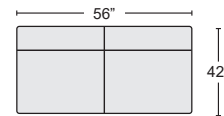

QTY _____

DARK GREY LEATHER ARMLESS SOFA #251730 \$1,450.00

QTY _____

STONE LEATHER ARMLESS SOFA #251731 \$1,450.00

QTY _____

DARK GREY LEATHER ARMLESS LOVESEAT #251728 \$1,350.00

QTY _____

STONE LEATHER ARMLESS LOVESEAT #251729 \$1,350.00