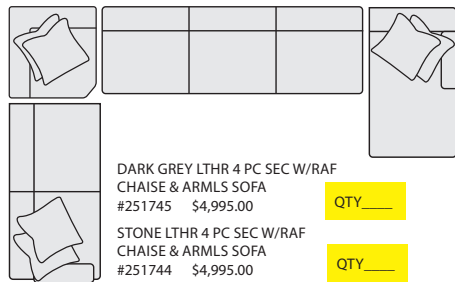

QTY _____

STONE LTHR 2 PC SEC W/LAF CHAISE & RAF LOVESEAT #256186 \$2,600.00

QTY _____

DARK GREY LTHR 2 PC SEC W/RAF CHAISE & LAF LOVESEAT #256183 \$2,600.00

QTY _____

STONE LTHR 2 PC SEC W/RAF CHAISE & LAF LOVESEAT #256184 \$2,600.00

QTY _____

DARK GREY LTHR 4 PC SEC W/LAF CHAISE & ARMLS SOFA #251741 \$4,995.00

QTY _____

STONE LTHR 4 PC SEC W/LAF CHAISE & ARMLS SOFA #251740 \$4,995.00

QTY _____

DARK GREY LTHR 4 PC SEC W/RAF CHAISE & ARMLS SOFA #251745 \$4,995.00

QTY _____

STONE LTHR 4 PC SEC W/RAF CHAISE & ARMLS SOFA #251744 \$4,995.00

QTY _____

DARK GREY LTHR 4 PC SEC W/RAF & LAF LOVESEAT, ARMLS CHR AND CNR #256595 \$4,175.00

QTY _____

STONE LTHR 4 PC SEC W/RAF & LAF LOVESEAT, ARMLS CHR AND CNR #256597 \$4,175.00

QTY _____

DARK GREY LTHR 4 PC SEC W/LAF CHAISE & ARMLS LOVESEAT #251743 \$4,895.00

QTY _____

STONE LTHR 4 PC SEC W/LAF CHAISE & ARMLS LOVESEAT #251742 \$4,895.00

QTY _____

DARK GREY LTHR 4 PC SEC W/RAF CHAISE & ARMLS LOVESEAT #251746 \$4,895.00