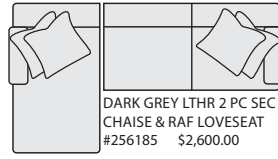

GREER LEATHER SECTIONALS

First Name: _____ Last Name: _____

Customer Signature: _____ Date: _____

Sales Person Name: _____

Sale Order Number: _____

DARK GREY LTHR 2 PC SEC W/LAF CHAISE & RAF LOVESEAT #256185 \$2,600.00

QTY _____

STONE LTHR 2 PC SEC W/LAF CHAISE & RAF LOVESEAT #256186 \$2,600.00

QTY _____

DARK GREY LTHR 2 PC SEC W/RAF CHAISE & LAF LOVESEAT #256183 \$2,600.00

QTY _____

STONE LTHR 2 PC SEC W/RAF CHAISE & LAF LOVESEAT #256184 \$2,600.00