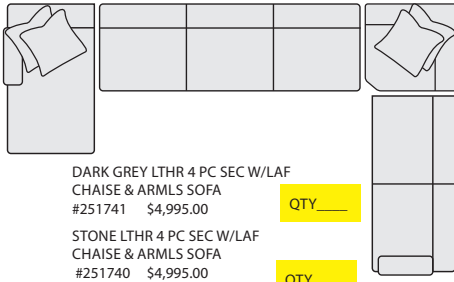

QTY _____

STONE LTHR 2 PC SEC W/LAF CHAISE & RAF LOVESEAT #256186 \$2,600.00

QTY _____

DARK GREY LTHR 2 PC SEC W/RAF CHAISE & LAF LOVESEAT #256183 \$2,600.00

QTY _____

STONE LTHR 2 PC SEC W/RAF CHAISE & LAF LOVESEAT #256184 \$2,600.00

QTY _____

DARK GREY LTHR 4 PC SEC W/LAF CHAISE & ARMLS SOFA #251741 \$4,995.00

QTY _____

STONE LTHR 4 PC SEC W/LAF CHAISE & ARMLS SOFA #251740 \$4,995.00

QTY _____

DARK GREY LTHR 4 PC SEC W/RAF CHAISE & ARMLS SOFA #251745 \$4,995.00

QTY _____

STONE LTHR 4 PC SEC W/RAF CHAISE & ARMLS SOFA #251744 \$4,995.00

QTY _____

DARK GREY LTHR 4 PC SEC W/RAF & LAF LOVESEAT, ARMLS CHR AND CNR #256595 \$4,175.00

QTY _____

STONE LTHR 4 PC SEC W/RAF & LAF LOVESEAT, ARMLS CHR AND CNR #256597 \$4,175.00