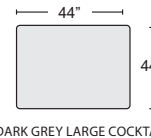

DARK GREY LARGE COCKTAIL OTTOMAN #251722 $750.00

QTY _____

STONE LARGE COCKTAIL OTTOMAN #251723 $750.00

QTY _____