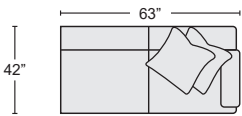

DARK GREY LEATHER RAF/LOVESEAT #251734 $1,300.00

QTY _____

QTY _____