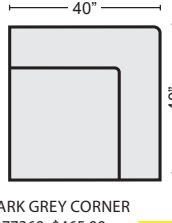

DARK GREY CORNER #277360 $465.00 QTY _____

SILVER GREY CORNER #277361 $465.00 QTY _____