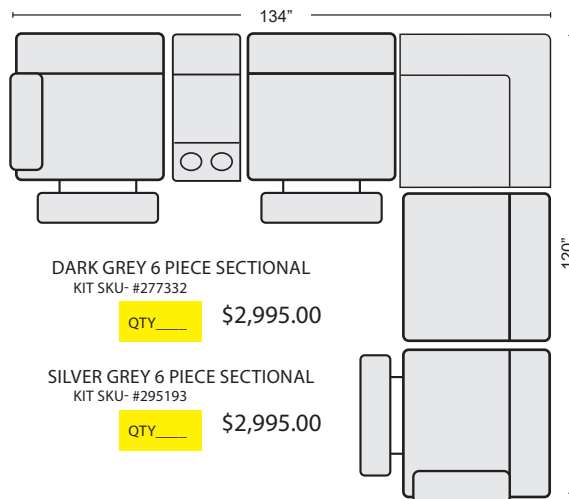

# JOLENE SECTIONAL

\*LAST UPDATED 05/15/23

First Name: \_\_\_\_\_ Last Name: \_\_\_\_\_

Customer Signature: \_\_\_\_\_ Date: \_\_\_\_\_

Sales Person Name: \_\_\_\_\_

Sale Order Number: \_\_\_\_\_

DARK GREY 3 PIECE DUAL POWER RECLINING SOFA  
KIT SKU- #277326 QTY \_\_\_\_\_ \$1,690.00

SILVER GREY 3 PIECE DUAL POWER RECLINING SOFA  
KIT SKU- #277342 QTY \_\_\_\_\_ \$1,690.00

DARK GREY 6 PIECE STATIONARY SECTIONAL  
KIT SKU- #277353 QTY \_\_\_\_\_ \$2,635.00

SILVER GREY 6 PIECE STATIONARY SECTIONAL  
KIT SKU- #277352 QTY \_\_\_\_\_ \$2,635.00

DARK GREY CHAIR #277374 \$550.00 QTY \_\_\_\_\_

SILVER GREY CHAIR #277375 \$550.00 QTY \_\_\_\_\_

DARK GREY 6 PIECE SECTIONAL  
KIT SKU- #277332 QTY \_\_\_\_\_ \$2,995.00

SILVER GREY 6 PIECE SECTIONAL  
KIT SKU- #295193 QTY \_\_\_\_\_ \$2,995.00