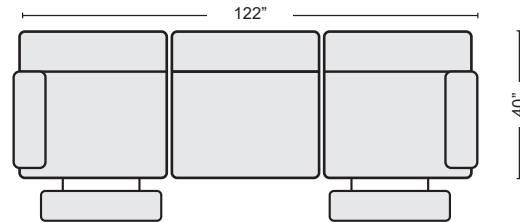

# JOLENE SECTIONAL

\*LAST UPDATED 05/15/23

First Name: \_\_\_\_\_ Last Name: \_\_\_\_\_

Customer Signature: \_\_\_\_\_ Date: \_\_\_\_\_

Sales Person Name: \_\_\_\_\_

Sale Order Number: \_\_\_\_\_

DARK GREY 3 PIECE DUAL POWER RECLINING SOFA  
KIT SKU- #277326 QTY \_\_\_\_\_ \$1,690.00