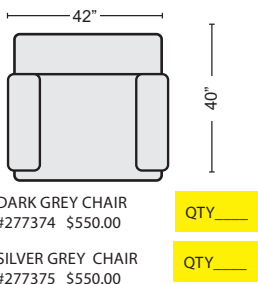

# JOLENE SECTIONAL

\*LAST UPDATED 05/15/23

First Name: \_\_\_\_\_ Last Name: \_\_\_\_\_

Customer Signature: \_\_\_\_\_ Date: \_\_\_\_\_

Sales Person Name: \_\_\_\_\_

Sale Order Number: \_\_\_\_\_

DARK GREY 3 PIECE DUAL POWER RECLINING SOFA  
KIT SKU- #277326 QTY \_\_\_\_\_ \$1,690.00

SILVER GREY 3 PIECE DUAL POWER RECLINING SOFA  
KIT SKU- #277342 QTY \_\_\_\_\_ \$1,690.00

DARK GREY 6 PIECE STATIONARY SECTIONAL  
KIT SKU- #277353 QTY \_\_\_\_\_ \$2,635.00

SILVER GREY 6 PIECE STATIONARY SECTIONAL  
KIT SKU- #277352 QTY \_\_\_\_\_ \$2,635.00