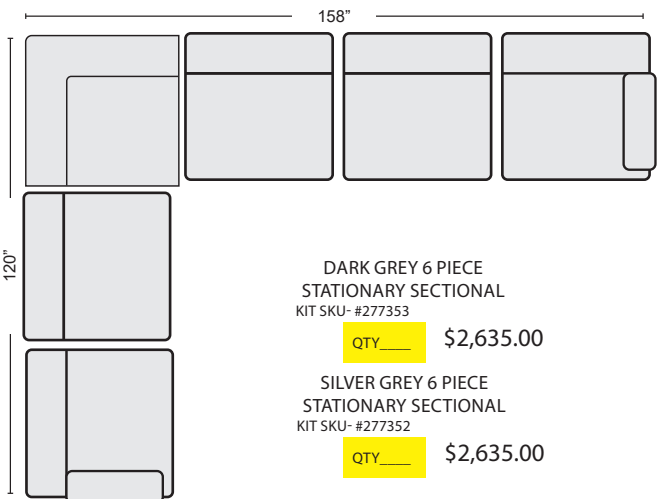

# JOLENE SECTIONAL

\*LAST UPDATED 05/15/23

First Name: \_\_\_\_\_ Last Name: \_\_\_\_\_

Customer Signature: \_\_\_\_\_ Date: \_\_\_\_\_

Sales Person Name: \_\_\_\_\_

Sale Order Number: \_\_\_\_\_

DARK GREY 3 PIECE DUAL POWER RECLINING SOFA  
KIT SKU- #277326 QTY \_\_\_\_\_ \$1,690.00

SILVER GREY 3 PIECE DUAL POWER RECLINING SOFA  
KIT SKU- #277342 QTY \_\_\_\_\_ \$1,690.00

DARK GREY 6 PIECE STATIONARY SECTIONAL  
KIT SKU- #277353 QTY \_\_\_\_\_ \$2,635.00

SILVER GREY 6 PIECE STATIONARY SECTIONAL  
KIT SKU- #277352 QTY \_\_\_\_\_ \$2,635.00

DARK GREY CHAIR #277374 \$550.00 QTY \_\_\_\_\_

SILVER GREY CHAIR #277375 \$550.00 QTY \_\_\_\_\_

DARK GREY 6 PIECE SECTIONAL  
KIT SKU- #277332 QTY \_\_\_\_\_ \$2,995.00

SILVER GREY 6 PIECE SECTIONAL  
KIT SKU- #295193 QTY \_\_\_\_\_ \$2,995.00

DARK GREY CONSOLE #277370 \$220.00 QTY \_\_\_\_\_

SILVER GREY CONSOLE #277371 \$220.00 QTY \_\_\_\_\_

DARK GREY OTTOMAN #277362 \$295.00 QTY \_\_\_\_\_

SILVER GREY OTTOMAN #277363 \$295.00 QTY \_\_\_\_\_