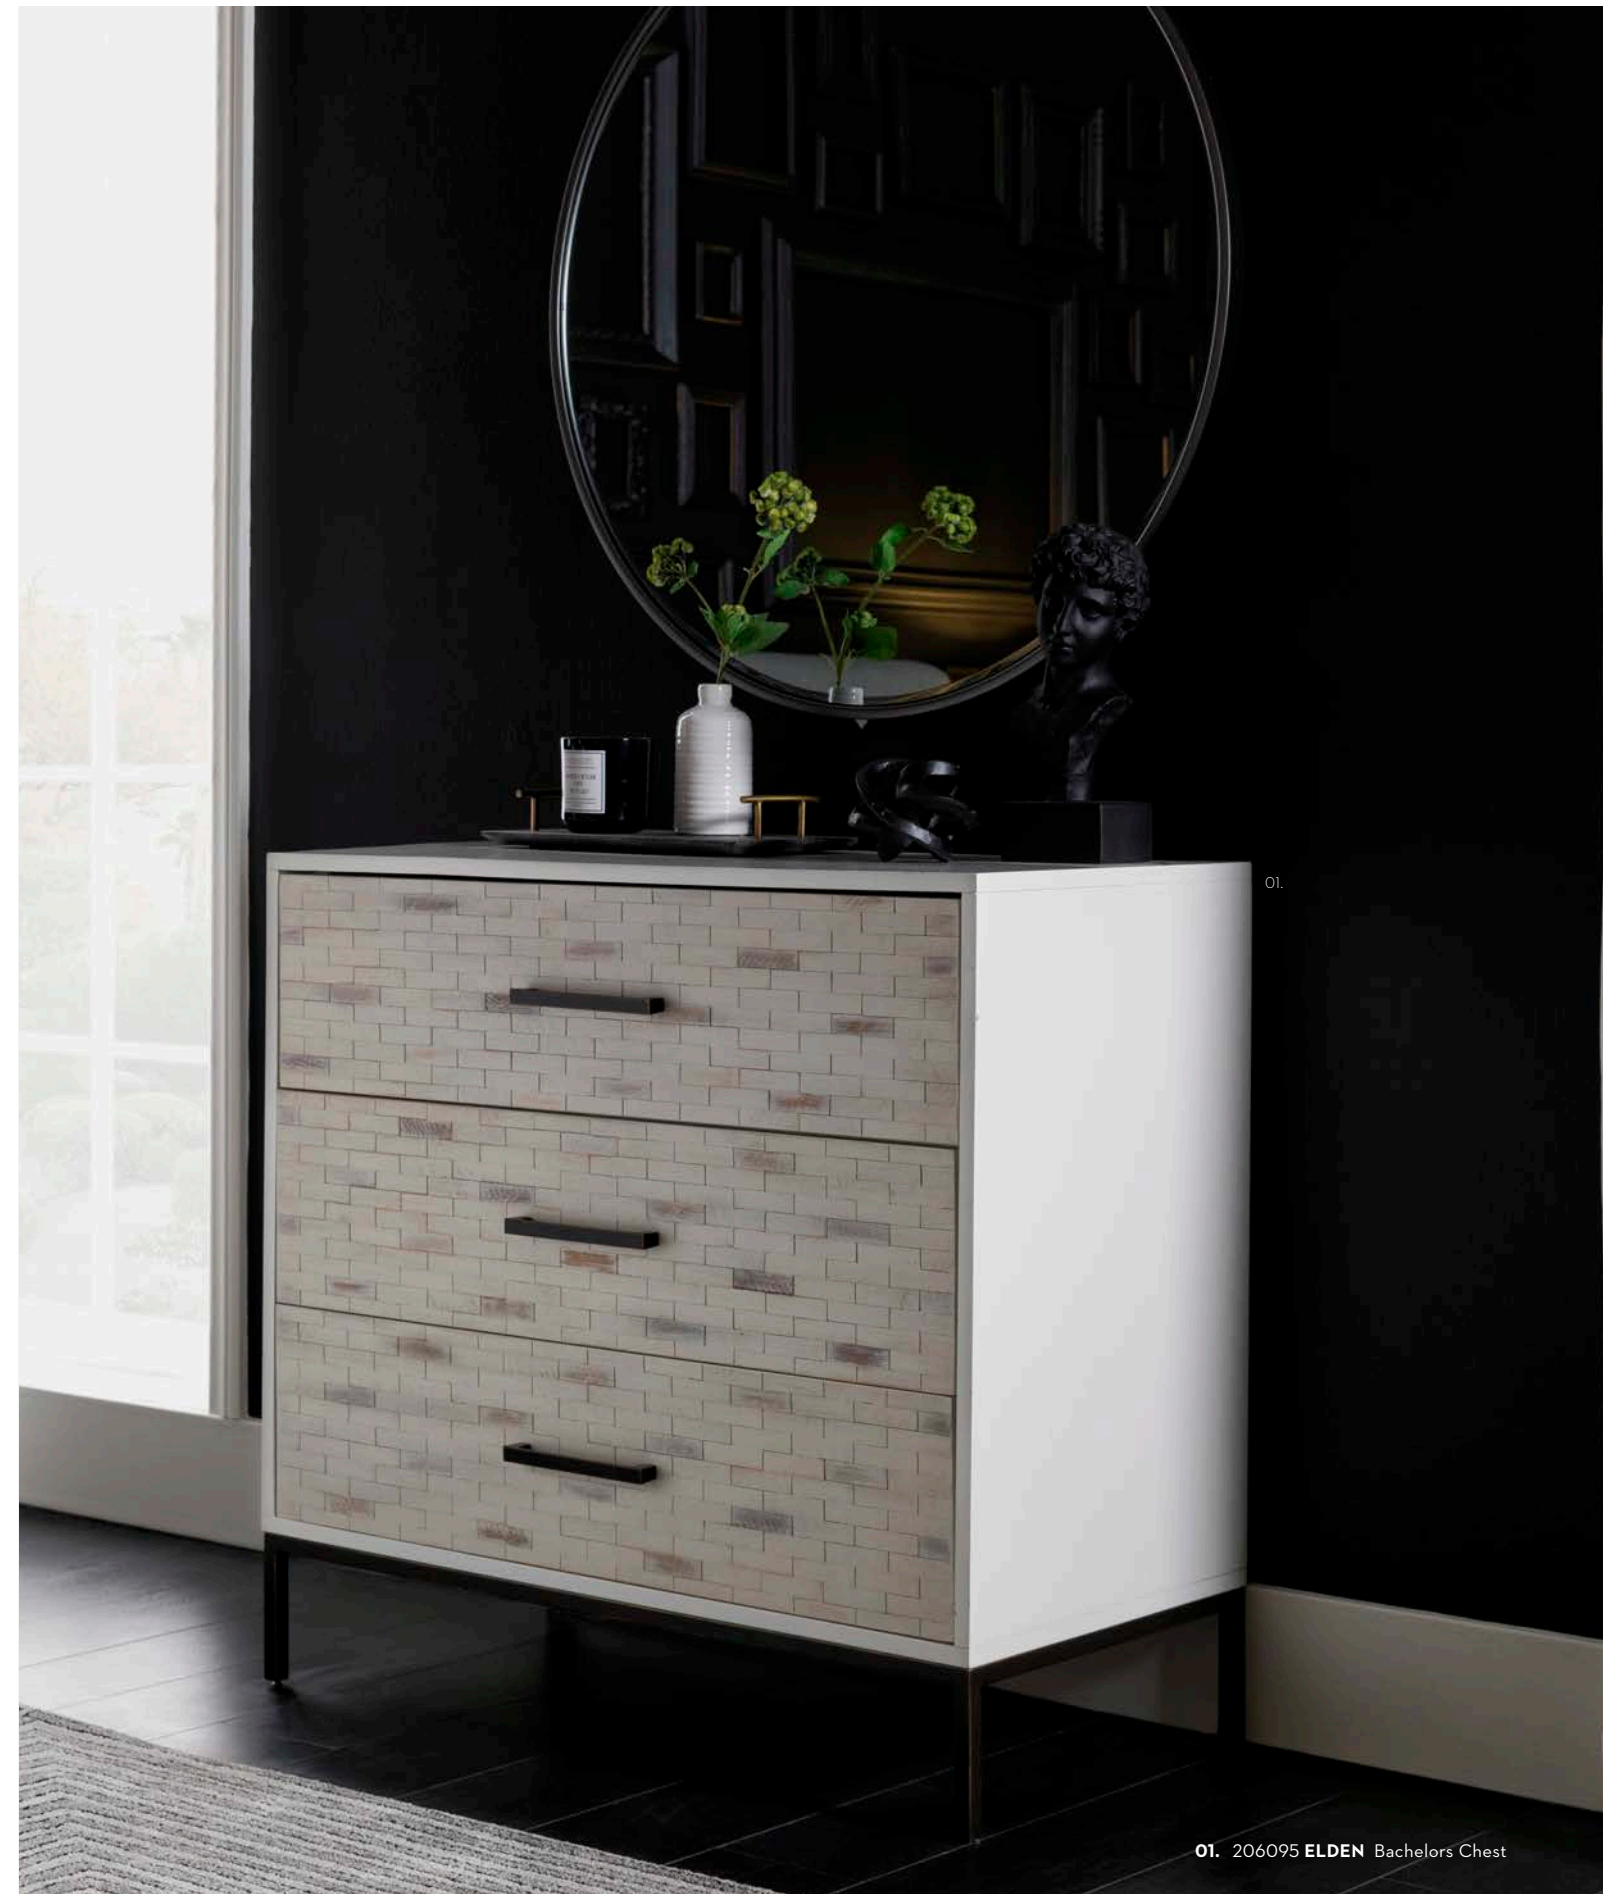

save the drama

Not only can you count on black and white to deliver classic distinction in any room, you can also expect a daring and dramatic performance. Yes, we've praised the simplicity and ease of this palette, but there is also plenty to be appreciated when it comes to this pair's penchant for the theatrical and impactful. Together, these colors make a resounding statement that will echo for years to come.

01. 206095 **ELDEN** Bachelors Chest