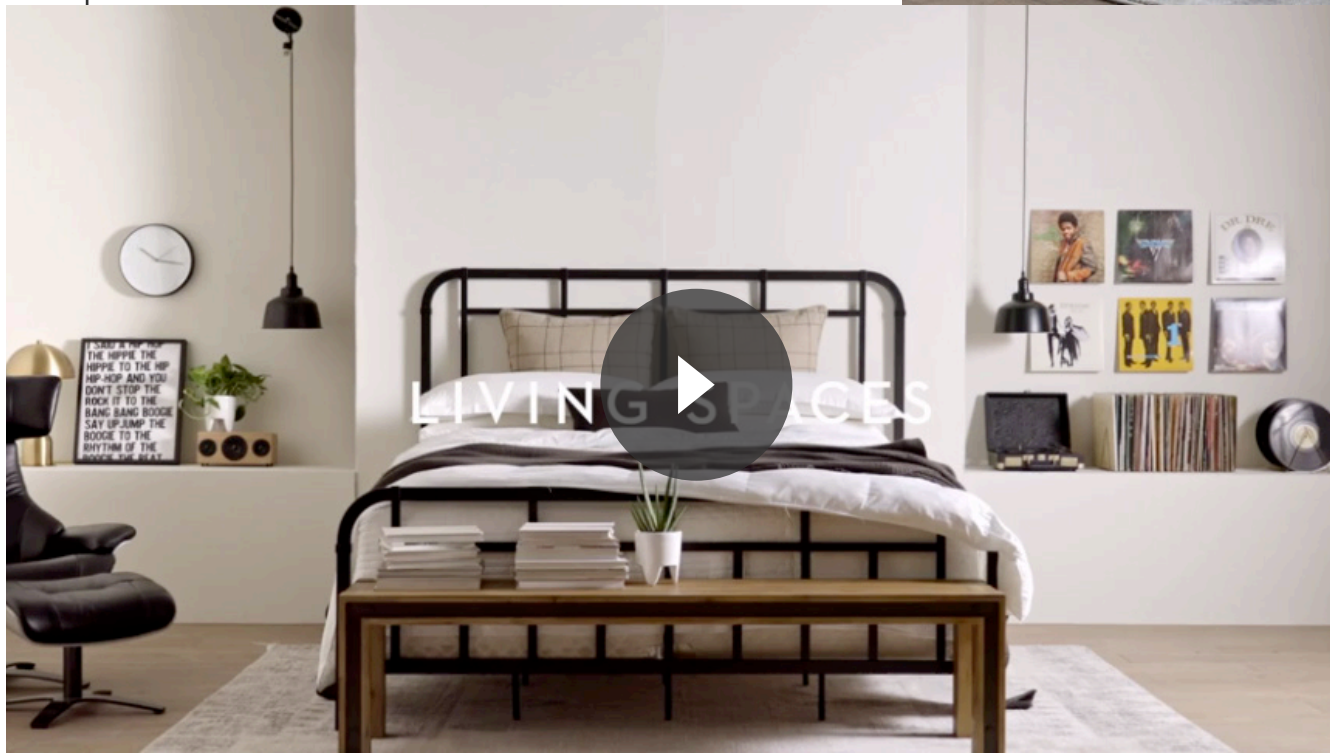

fall in line

You can't discuss modern minimalism without mentioning the importance and prevalence of clean lines. Most designs within this style category feature all the right angles in all the right places, plus they boast squared off and rectangular shapes that create neat, tidy forms. To soften up those hard edges, you can employ layers of blankets and pillows in neutral hues.