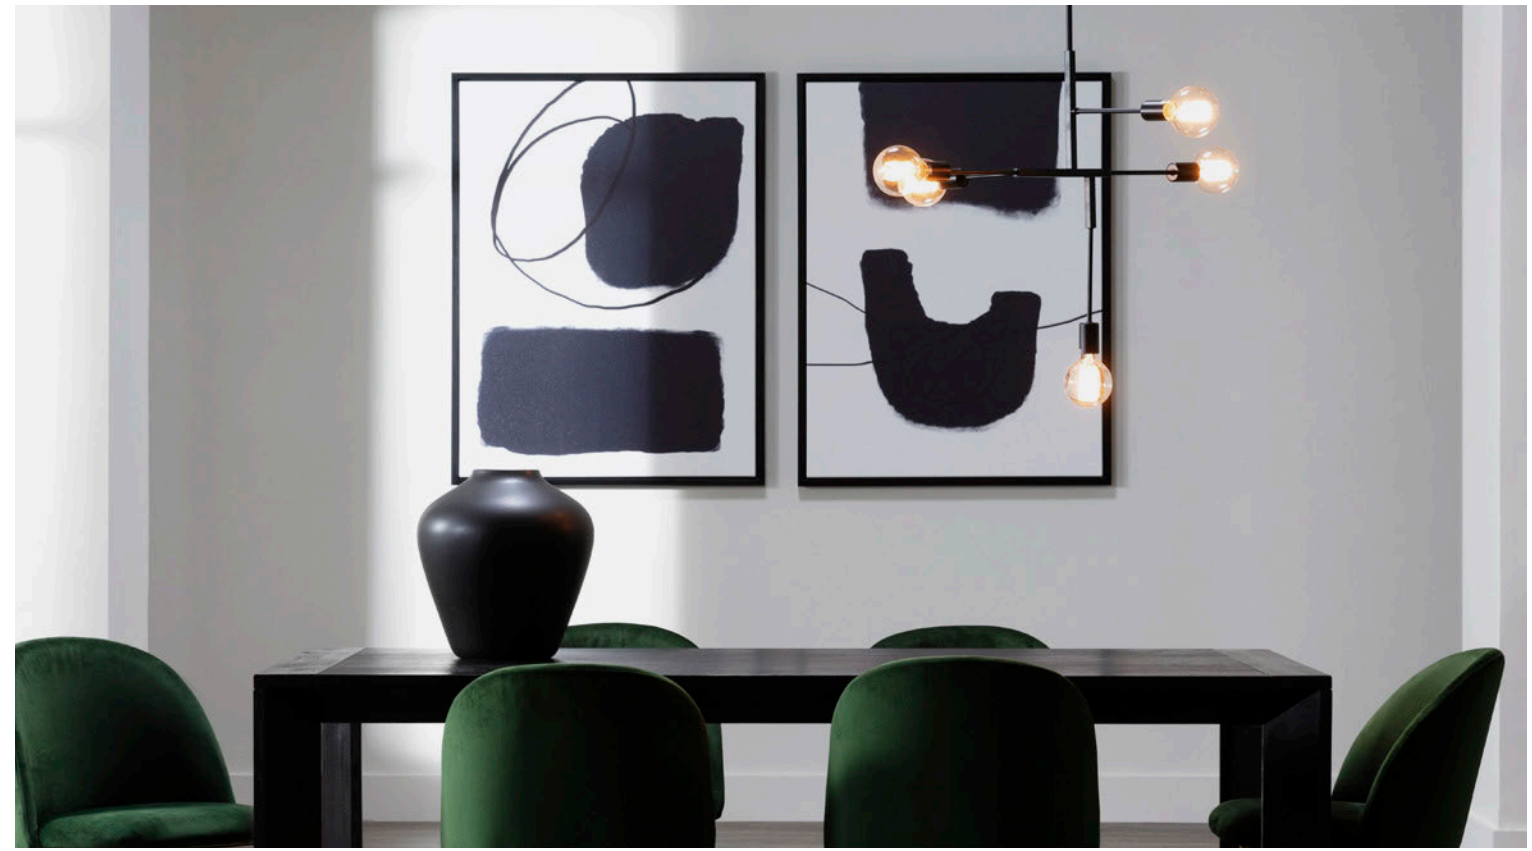

261037 Black Metal & Cane Round Wall Mirror