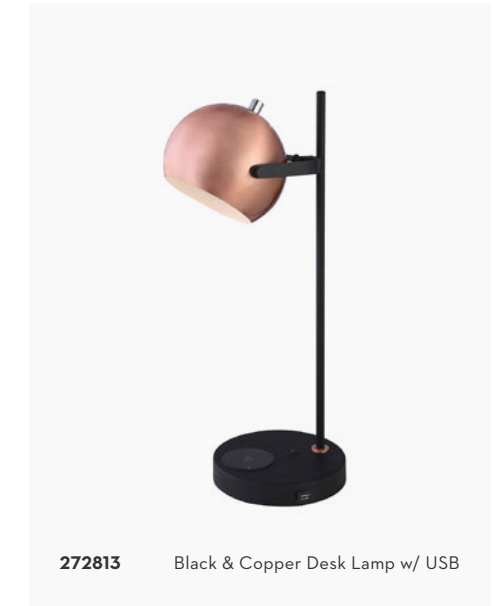

290416 Black Ceramic Abstract Vase

204011 Black Antique Bronze Table Lamp

282125 White & Gold Planter on Metal Stand

261037 Black Metal & Cane Round Wall Mirror

265466 Tequila II

spot on

The key to any good design is knowing when to subtract and refine. Let the philosophy that less is more propel your modern minimalist style forward.

293071 Black Iron Stool

265649 Modern Face III

260176 Black Diamond Wall Decor

108761 Wood & Glass Mirror

287247 Metal & Cement LED Glow Table Lamp

272813 Black & Copper Desk Lamp w/ USB

LIVING SPACES

SEE MORE OPTIONS ONLINE