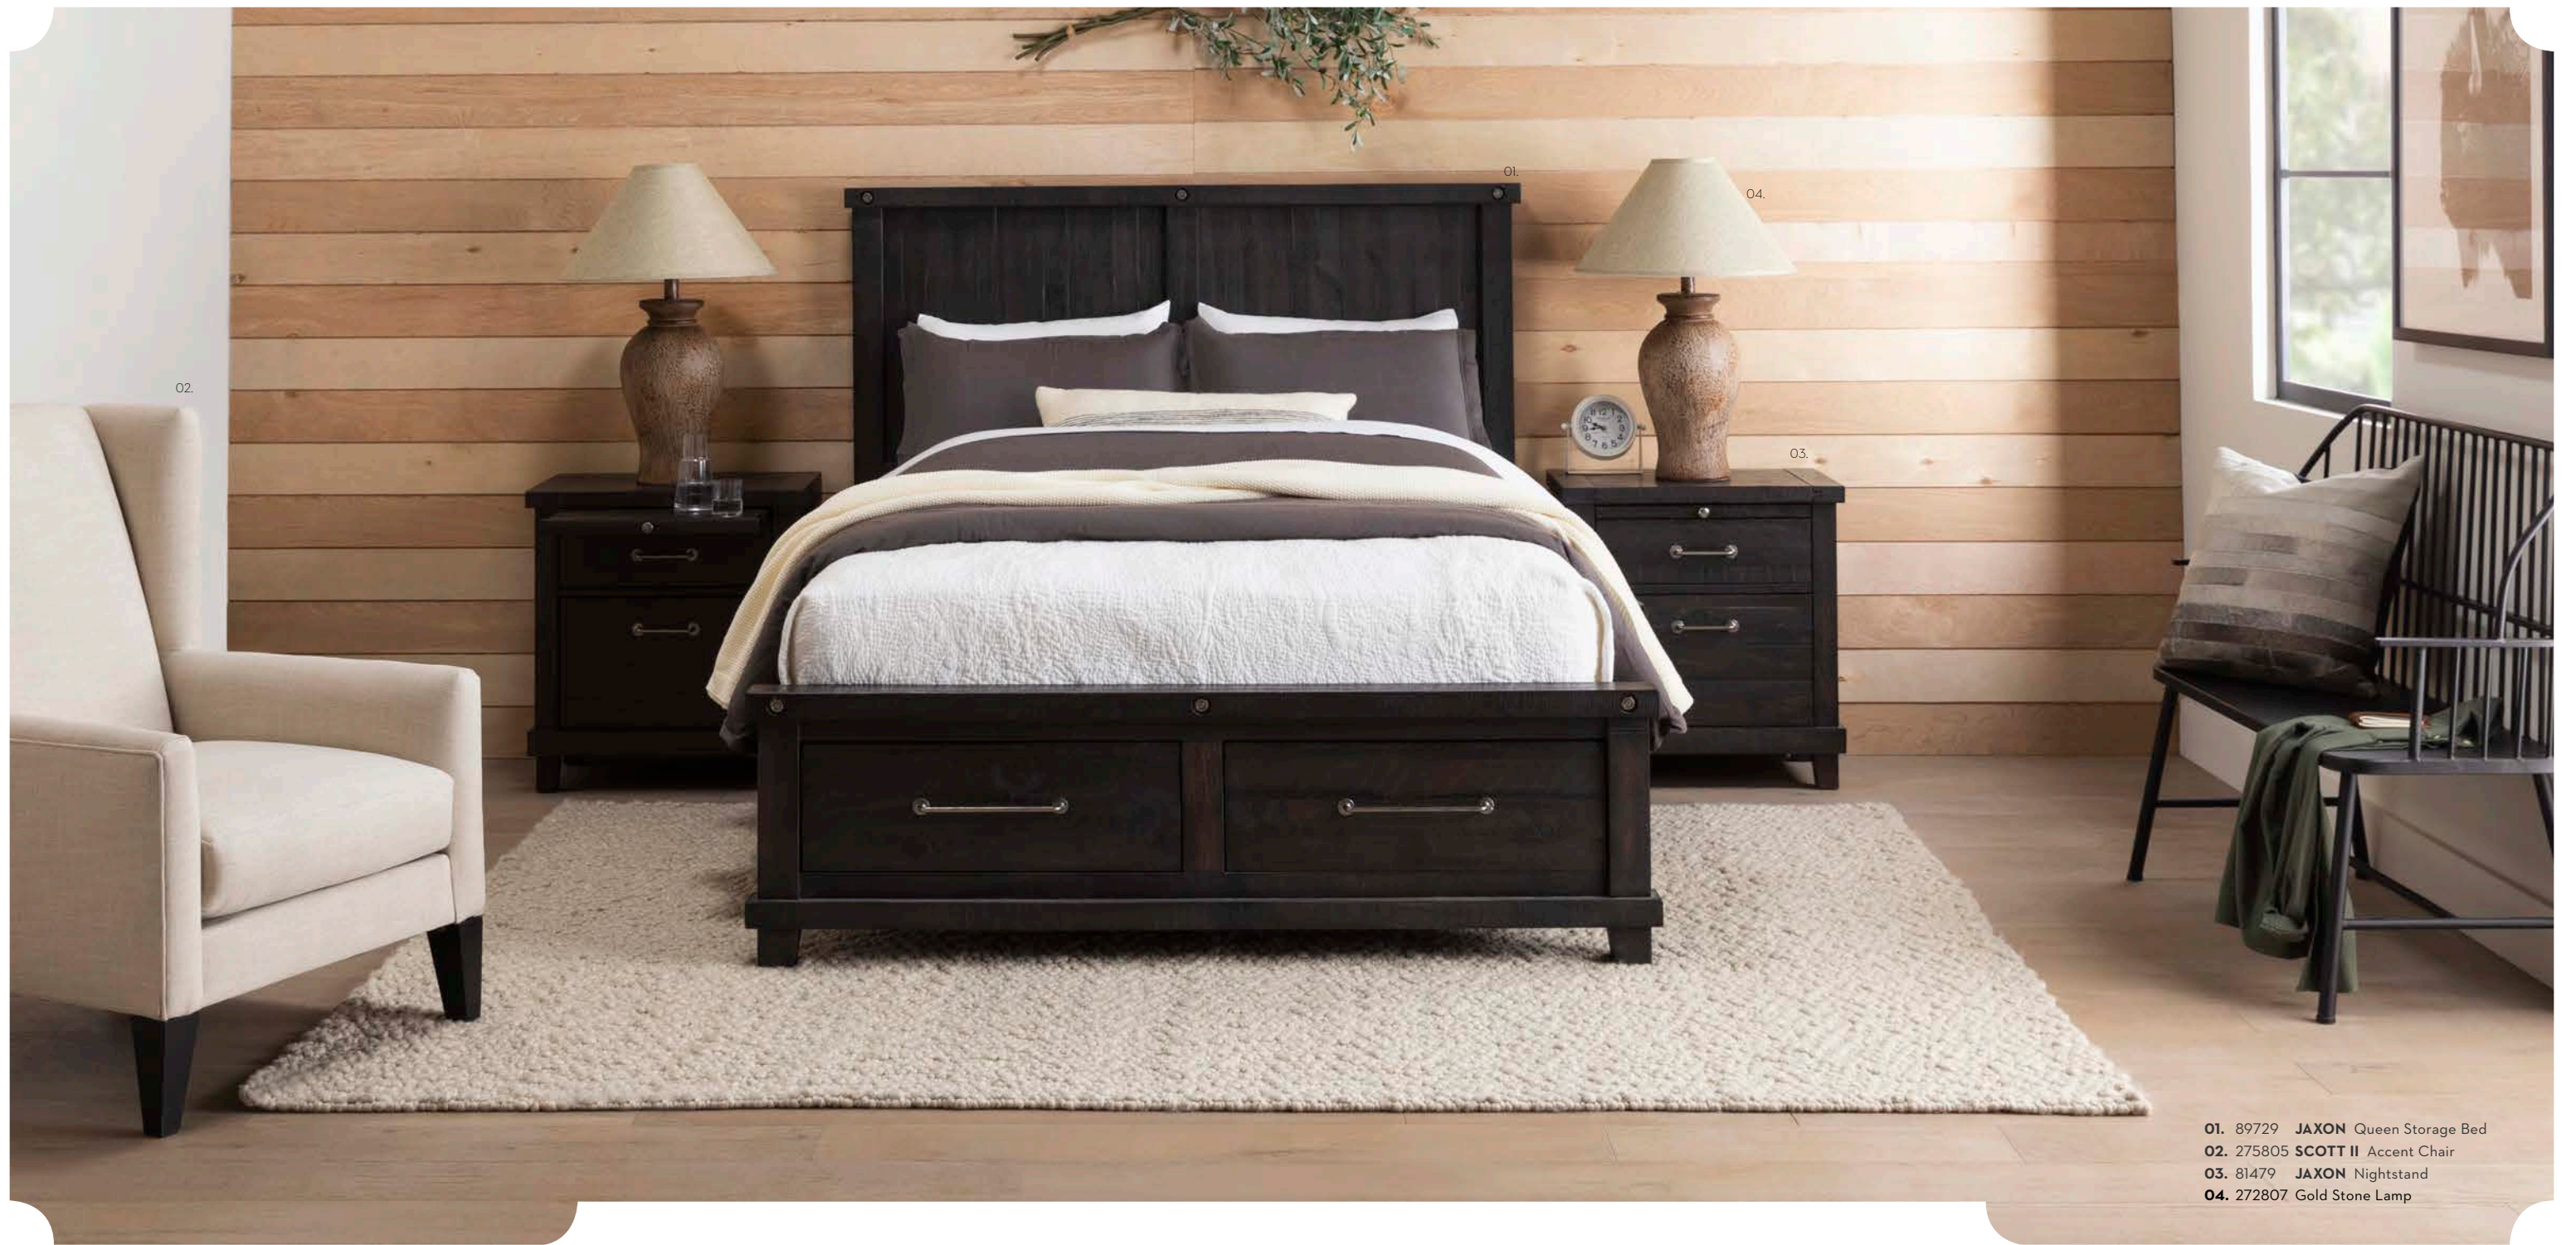

01. 89729 **JAXON** Queen Storage Bed
02. 275805 **SCOTT II** Accent Chair
03. 81479 **JAXON** Nightstand
04. 272807 Gold Stone Lamp

farmhouse to home

The way that farmhouse style makes you feel - warm, cozy, welcome - is vital to its appeal. This bedroom, which embraces natural, neutral, simple design, represents the perfect rustic modern sanctuary. With clean lines and rugged touches, this space is truly meant to be a restful retreat.