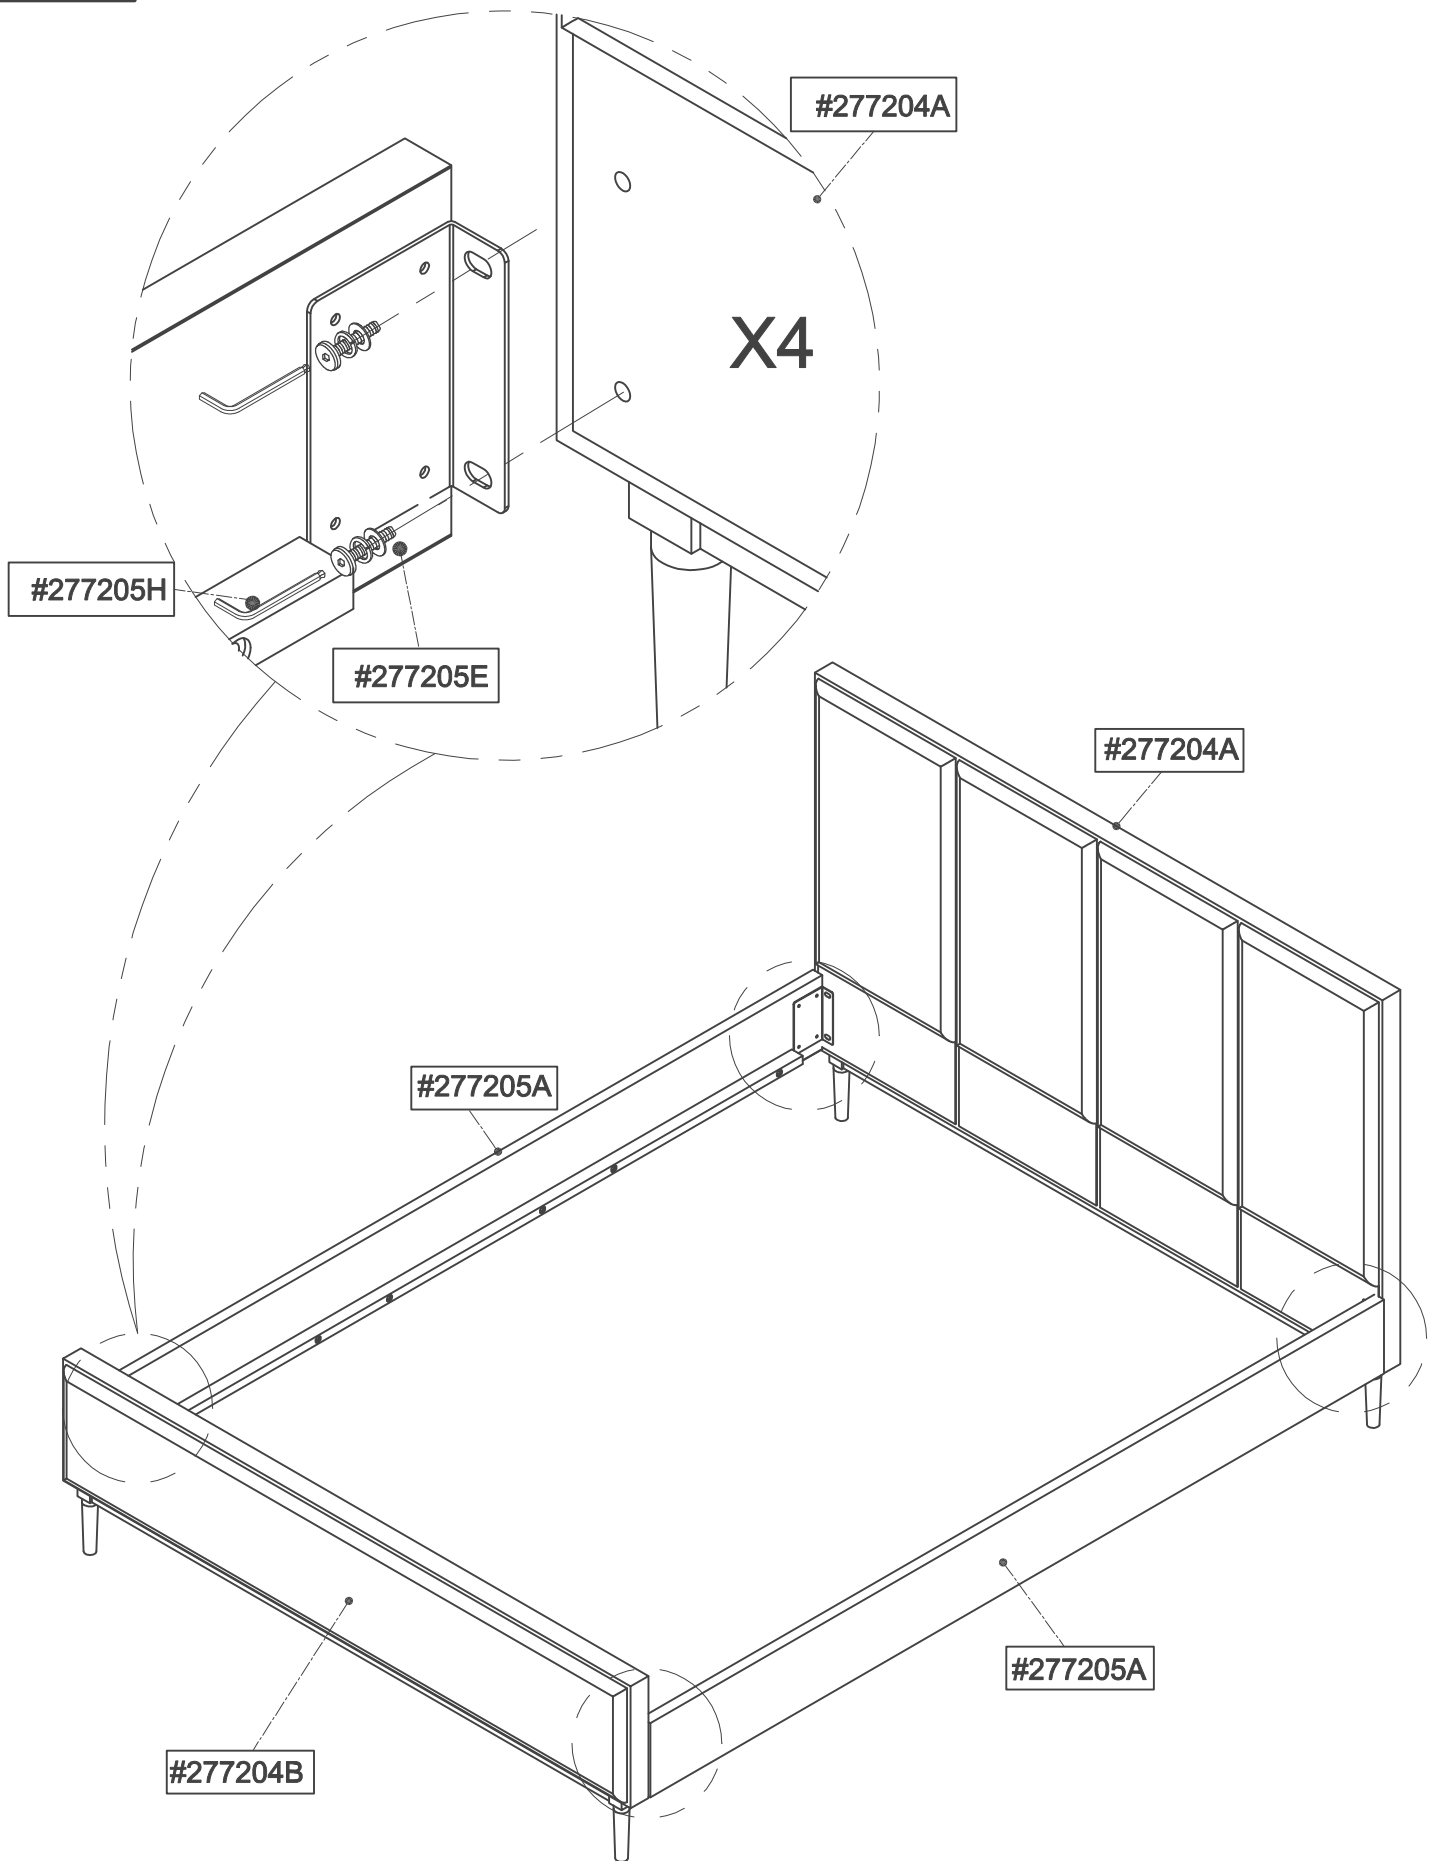

LIVING SPACES

ASSEMBLY INSTRUCTIONS

CAMILA BEDS

ITEM NO: 1903-05Q / 277206 Camila Queen Bed

Scan QR Code to view assembly video

(BOX 1): SKU #277204
Box of Headboard/Footboard

SKU#	IMAGE	DISCRIPTION	QTY
#277204A		Headboard Panel	1
#277204B		Footboard Panel	1

(BOX 2): SKU #277205
Box of Siderails, Slat, Support Slat, Support legs & Hardware pack

SKU#	IMAGE	DISCRIPTION	QTY
#277205A		Siderails	2
#277205B		Slat	1
#277205C		Support Slat	1
#277205D		Legs	3

(BOX 2):
Hardware List

SKU#	IMAGE	DISCRIPTION	QTY
#277205E		Conection Bolt 1/4"x25mm, Flat washer & Spring washer	8
#277205F		Conection Bolt 1/4"x38mm	7
#277205G		Flat Head Screw Ø4x38	8
#277205H		Allen wrench	1

1

2