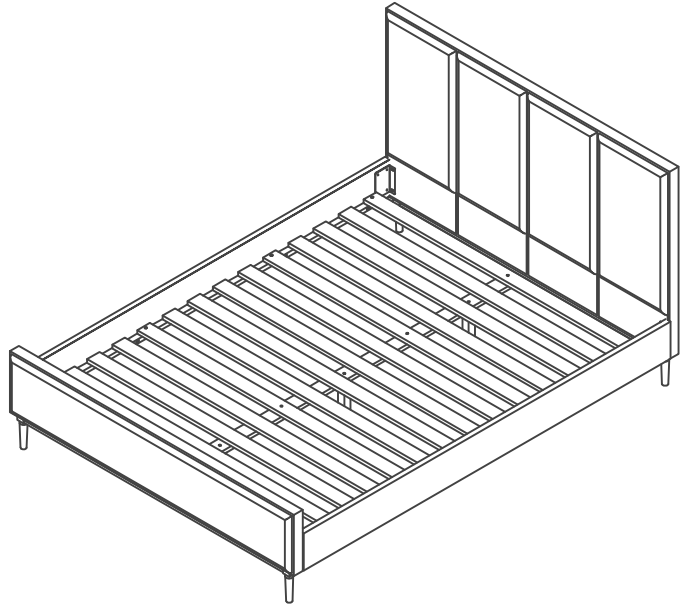

LIVING SPACES

ASSEMBLY INSTRUCTIONS

CAMILA BEDS

ITEM NO: 1903-05Q / 277206 Camila Queen Bed

Scan QR Code to view assembly video

(BOX 1): SKU #277204
Box of Headboard/Footboard

SKU#	IMAGE	DISCRIPTION	QTY
#277204A		Headboard Panel	1
#277204B		Footboard Panel	1

(BOX 2): SKU #277205
Box of Siderails, Slat, Support Slat, Support legs & Hardware pack

SKU#	IMAGE	DISCRIPTION	QTY
#277205A		Siderails	2
#277205B		Slat	1
#277205C		Support Slat	1
#277205D		Legs	3

(BOX 2):
Hardware List