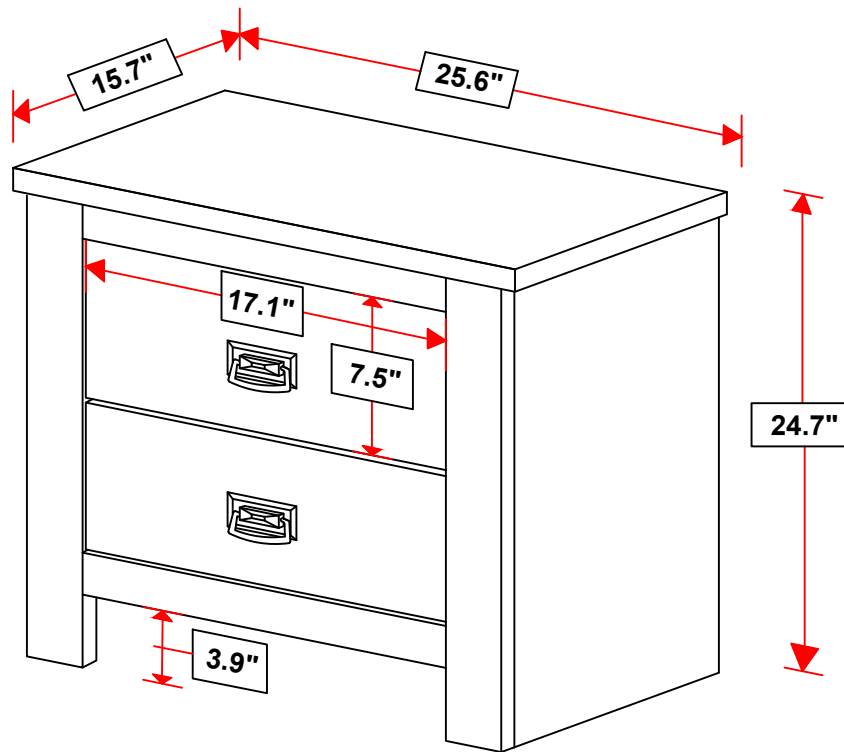

ITEM:222962

INNER SIZE OF DRAWER : 4.8" x 13.1" x 14.8"

NOTE : DIMENSION TOLERANCE  $\pm$  5%

COASTERFURNITURE.COM