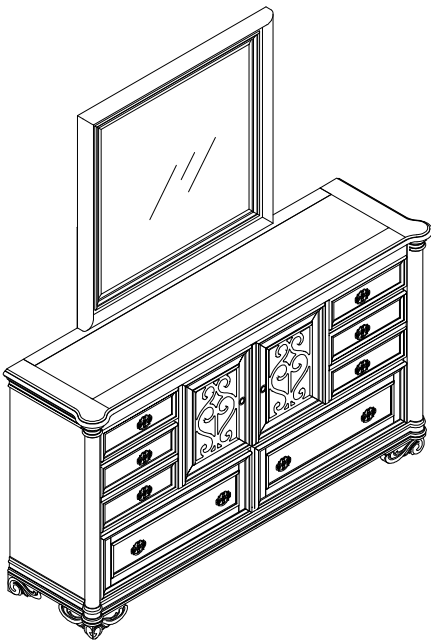

LIVING SPACES

A	PB5406-40HD	x8 Ø5/16"x19x2mm
B	PB5406-40HD	x8 Ø5/16"x12x2mm
C	PB5406-40HD	x8 Ø5/16"x1-1/2"L
D	PB5406-40HD	x1 Allen key 4mm
1	PB5406-40LM	x1
2	PB5406-20DD	x1
3	PB5406-40MS	x2

REMI

①

②

③

286650/B5406-20 DRAWER DRESSER  
286624/B5406-40 LANDSCAPE MIRROR