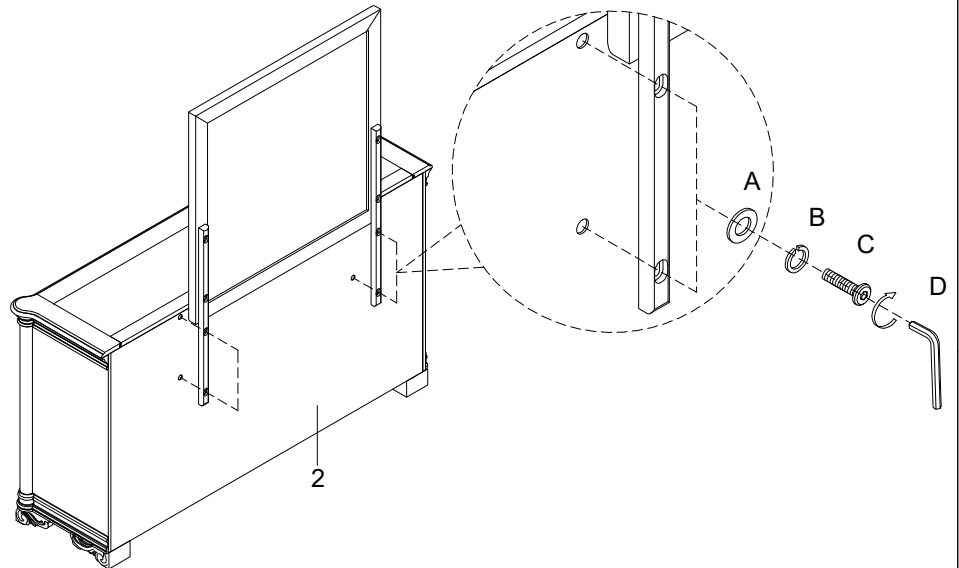

LIVING SPACES

A	PB5406-40HD	x8 Ø5/16"x19x2mm
B	PB5406-40HD	x8 Ø5/16"x12x2mm
C	PB5406-40HD	x8 Ø5/16"x1-1/2"L
D	PB5406-40HD	x1 Allen key 4mm
1	PB5406-40LM	x1
2	PB5406-20DD	x1
3	PB5406-40MS	x2

REMI

①

②

③

286650/B5406-20 DRAWER DRESSER  
286624/B5406-40 LANDSCAPE MIRROR