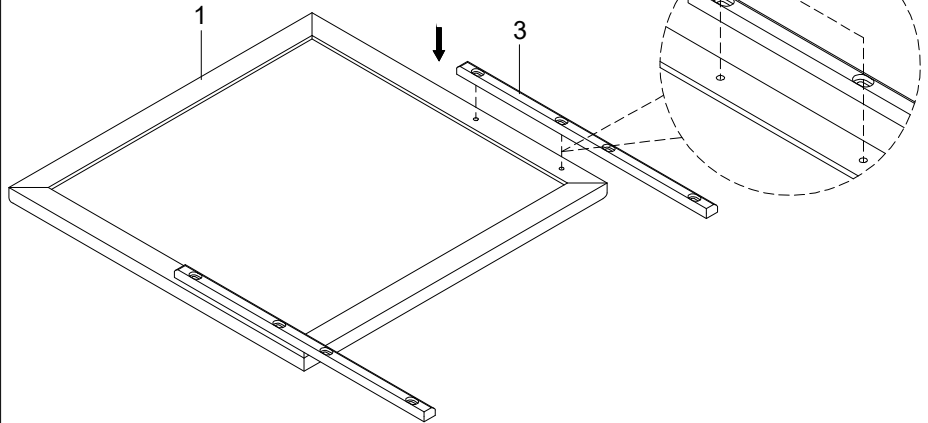

LIVING SPACES

A	PB5406-40HD	x8 Ø5/16"x19x2mm
B	PB5406-40HD	x8 Ø5/16"x12x2mm
C	PB5406-40HD	x8 Ø5/16"x1-1/2"L
D	PB5406-40HD	x1 Allen key 4mm
1	PB5406-40LM	x1
2	PB5406-20DD	x1
3	PB5406-40MS	x2

REMI

①

②

③

286650/B5406-20 DRAWER DRESSER  
286624/B5406-40 LANDSCAPE MIRROR