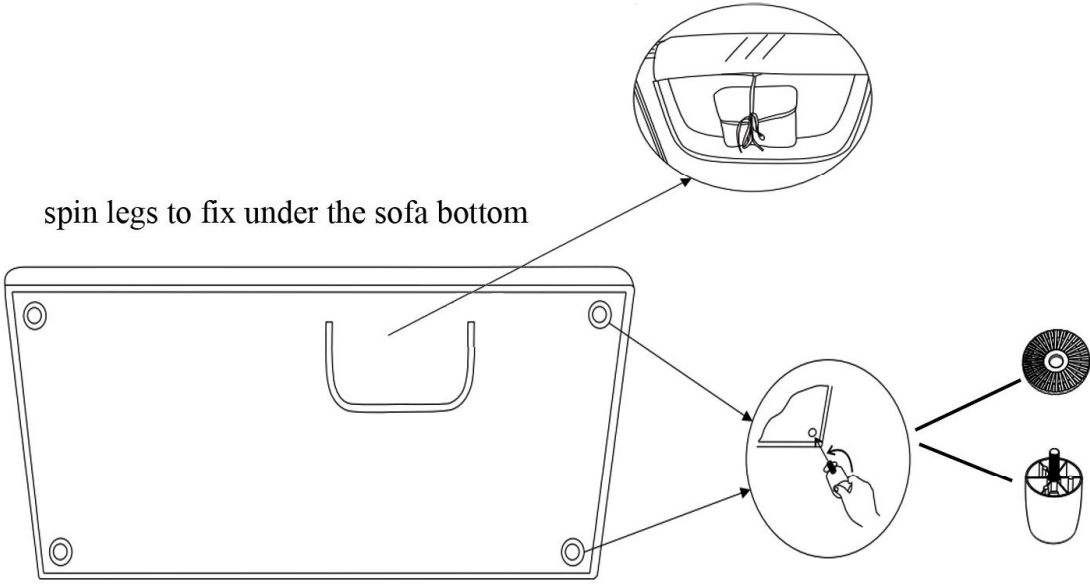

**1**

legs are packed inside the zipper under bottom

			
A	KF.2719-3(LAF)	x 5	x 5
B	KF.2719-C	x 4	x 4
C	KF.2719-1.5(OA)	x 4	x 4
D	KF.2719-3(RAF)	x 5	x 5

spin legs to fix under the sofa bottom

301328  
DREANNA 4 PC SECTIONAL WITH  
ARMLESS CHAIR

**2**

connect hooker between different configurations to fix the sectional