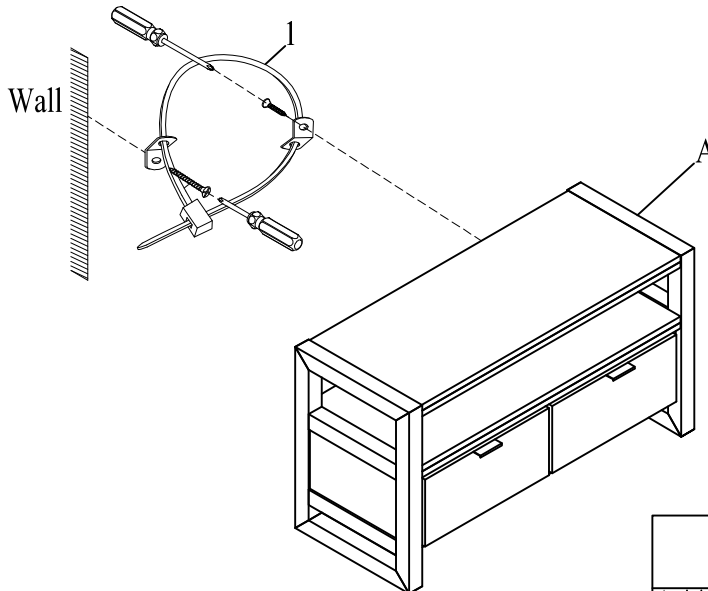

it is recommended to install protective pads under all legs and supports to avoid damage or scratches when placing furniture on a wood floor or other hard surface, and to limit indentation and prevent discoloration if placing on carpet.

Il est recommandé de placer des coussins protecteurs sous tous les pieds et toutes les bases des meubles pour éviter d'endommager ou d'égratigner les planchers en bois ou autres surfaces dures, et pour limiter l'empreinte et empêcher la décoloration quand les meubles reposent sur la moquette.

PART LISTS / LISTE DE PIÈCES			
NO.	DESCRIPTION	SKETCH	Q'TY
A	TV STAND 2 DRAWERS / MEUBLE TV AVEC 2 TIROIRS		1pc

HARDWARE LIST / LISTE DE QUINCAILLERIE				
NO.	DESCRIPTION	SKETCH	Dimension	Q'TY
1	Anti-tipping Restrain / Anti-basculement		9# x 5/32" x 1-15/16" = 1pc	1set
			9# x 5/32" x 19/32" = 1pc	
			11-3/4" x 8/25" x 7/8" = 1pc	
			63/64" x 1/2" x 1/16" = 2pcs	

* ABOVE HARDWARE ARE PACKED IN 4550-40T