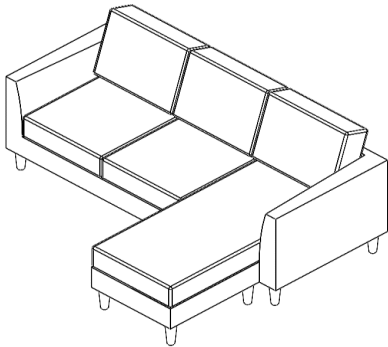

Vendor Information
 Vendor Name: LSMX1
 Vendor Code: V-005852

Living Space Information
 LS SKU: 313012
 LS product Name: AMI SLATE SOFA W/REVSIBLE CHAISE
 Vendor Model #: 1079-REVSC-AM-SLA
 Vendor Collection: AMI

CODE	PART #	DESCRIPTION	SHIPS IN 48 HRS	QUANTITY	PRICING	NOTES
A	PLCALAIS	LATERAL LEG	YES	8		
B	PLCALCEN	CENTRAL LEG	YES	1		

A	PLCALAIS	 X8
B	PLCALCEN	 X1
1	313012 / 313054	 X1

STEP 1:

REMOVE CUSHIONS

SOFA WITH REVERSIBLE CHAISE AMI