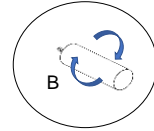

CODE	PART #	DESCRIPTION	SHIPS IN 48 HRS	QUANTITY	PRICING	NOTES
A	PLCALAIS	LATERAL LEG	YES	8		
B	PLCALCEN	CENTRAL LEG	YES	1		

A	PLCALAIS	 X8
B	PLCALCEN	 X1
1	313012 / 313054	 X1

STEP 1:

REMOVE CUSHIONS

SOFA WITH REVERSIBLE CHAISE AMI

STEP 2:

TURN RIGHT ONLY USE HAND

TURN RIGHT ONLY USE