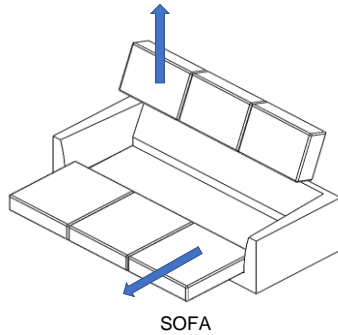

Vendor Information
 Vendor Name: LSMX1
 Vendor Code: V-005852

Living Space Information
 LS SKU: 313012
 LS product Name: AMI SLATE SOFA W/REVSIBLE CHAISE
 Vendor Model #: 1079-REVSC-AM-SLA
 Vendor Collection: AMI

CODE	PART #	DESCRIPTION	SHIPS IN 48 HRS	QUANTITY	PRICING	NOTES
A	PLCALAIS	LATERAL LEG	YES	8		
B	PLCALCEN	CENTRAL LEG	YES	1		

A	PLCALAIS	 X8
B	PLCALCEN	 X1
1	313012 / 313054	 X1

STEP 1:

REMOVE CUSHIONS

SOFA WITH REVERSIBLE CHAISE AMI

STEP 2:

TURN RIGHT ONLY USE HAND

TURN RIGHT ONLY USE