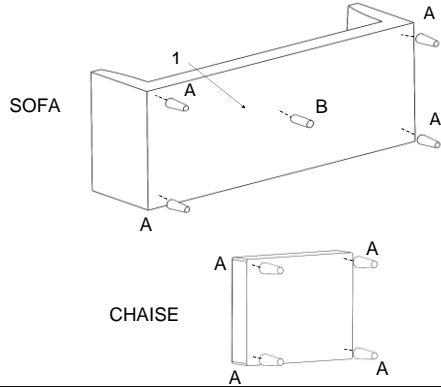

CODE	PART #	DESCRIPTION	SHIPS IN 48 HRS	QUANTITY	PRICING	NOTES
A	PLCALAIS	LATERAL LEG	YES	8		
B	PLCALCEN	CENTRAL LEG	YES	1		

A	PLCALAIS	 X8
B	PLCALCEN	 X1
1	313012 / 313054	 X1

STEP 1:

REMOVE CUSHIONS

SOFA WITH REVERSIBLE CHAISE AMI

STEP 2:

TURN RIGHT ONLY USE HAND

TURN RIGHT ONLY USE