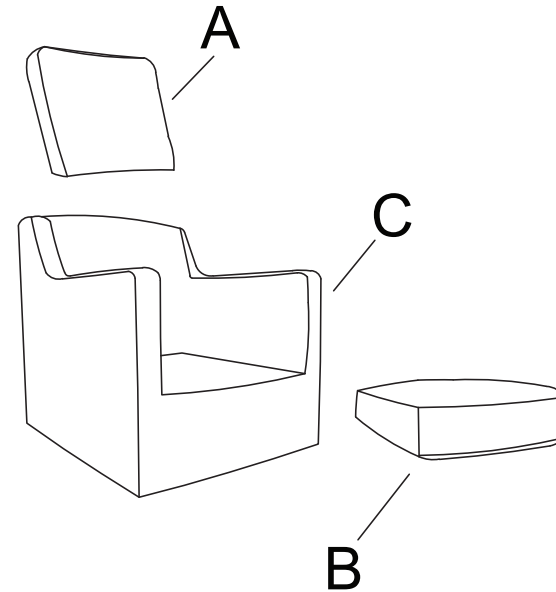

KIT-STARK LIGHT GREY SOFA & 2 DARK GREY SWIVEL CHAIRS

313045

Assembly instructions:

PARTS LIST

No.	DESCRIPTION	IMAGE	Q'TY
A	BACK		1
B	SEAT CUSHION		1
C	SEAT		1

NOTE: PO # is located underneath/ at the back side of each item. Please be prepared to provide this # should any claim be necessary.

CAUTION: Item is heavy. Assembly should be performed by two people.

1