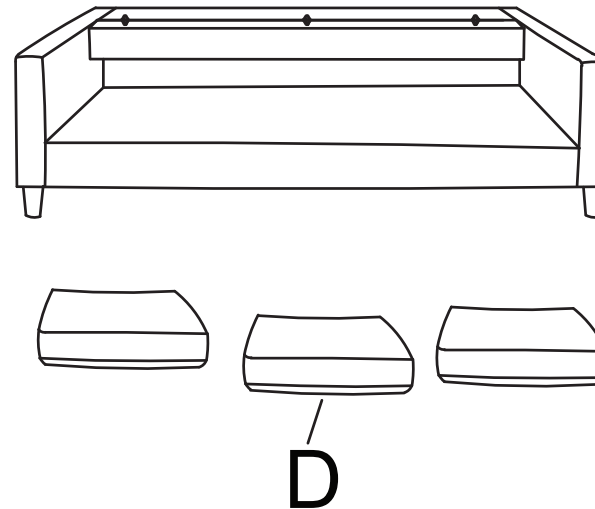

PARTS LIST

No.	DESCRIPTION	IMAGE	Q'TY
A	SOFA SEAT		1
B	BACK CUSHION		3
C	PILLOW		2
D	SEAT CUSHION		3
E	LEG		5

NOTE: PO # is located underneath/ at the back side of each item. Please be prepared to provide this # should any claim be necessary.

CAUTION: Item is heavy. Assembly should be performed by two people.

1

Take the Leg out of the bottom

2

3

KIT-STARK LIGHT GREY SOFA & 2 DARK GREY SWIVEL CHAIRS

313045

Assembly instructions:

CAUTION: Item is heavy. Assembly should be performed by two people.

4

5

PARTS LIST

No.	DESCRIPTION	IMAGE	Q'TY
A	BACK		1
B	SEAT CUSHION		1
C	SEAT		1

NOTE: PO # is located underneath/ at the back side of each item. Please be prepared to provide this # should any claim be necessary.