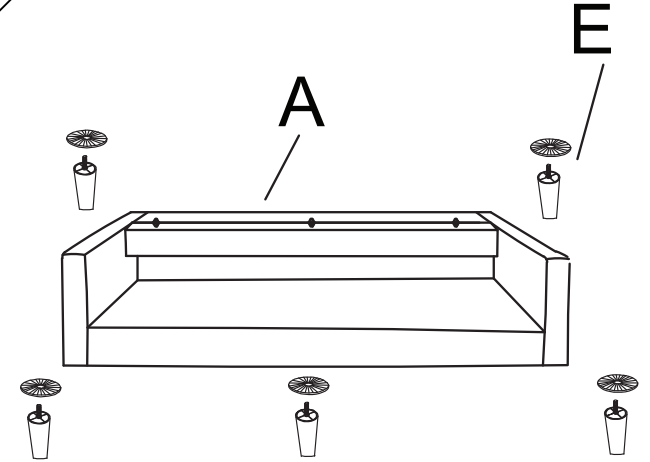

PARTS LIST

No.	DESCRIPTION	IMAGE	Q'TY
A	SOFA SEAT		1
B	BACK CUSHION		3
C	PILLOW		2
D	SEAT CUSHION		3
E	LEG		5

NOTE: PO # is located underneath/ at the back side of each item. Please be prepared to provide this # should any claim be necessary.

CAUTION: Item is heavy. Assembly should be performed by two people.

1

Take the Leg out of the bottom

2

3

KIT-STARK LIGHT GREY SOFA & 2 DARK GREY SWIVEL CHAIRS

313045

Assembly instructions:

CAUTION: Item is heavy. Assembly should be performed by two people.

4

5

PARTS LIST

No.	DESCRIPTION	IMAGE	Q'TY
A	BACK		1
B	SEAT CUSHION		1
C	SEAT		1

NOTE: PO # is located underneath/ at the back side of each item. Please be prepared to provide this # should any claim be necessary.