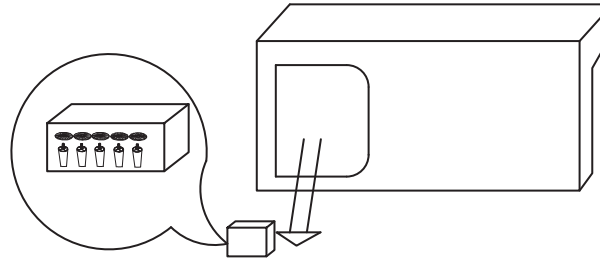

PARTS LIST

No.	DESCRIPTION	IMAGE	Q'TY
A	SOFA SEAT		1
B	BACK CUSHION		3
C	PILLOW		2
D	SEAT CUSHION		3
E	LEG		5

NOTE: PO # is located underneath/ at the back side of each item. Please be prepared to provide this # should any claim be necessary.

CAUTION: Item is heavy. Assembly should be performed by two people.

1

Take the Leg out of the bottom

2

3

KIT-STARK LIGHT GREY SOFA & 2 DARK GREY SWIVEL CHAIRS

313045

Assembly instructions: