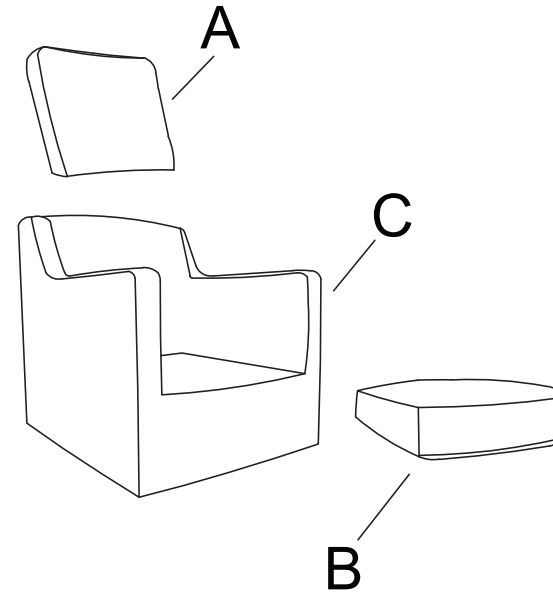

PARTS LIST

No.	DESCRIPTION	IMAGE	Q'TY
A	SOFA SEAT		1
B	BACK CUSHION		3
C	PILLOW		2
D	SEAT CUSHION		3
E	LEG		5

NOTE: PO # is located underneath/ at the back side of each item. Please be prepared to provide this # should any claim be necessary.

CAUTION: Item is heavy. Assembly should be performed by two people.

4

5

PARTS LIST

No.	DESCRIPTION	IMAGE	Q'TY
A	BACK		1
B	SEAT CUSHION		1
C	SEAT		1

NOTE: PO # is located underneath/ at the back side of each item. Please be prepared to provide this # should any claim be necessary.

CAUTION: Item is heavy. Assembly should be performed by two people.

1

2

KIT-STARK LIGHT GREY SOFA & 2 DARK GREY SWIVEL CHAIRS

313045

Assembly instructions:

PARTS LIST

No.	DESCRIPTION	IMAGE	Q'TY
A	BACK		1
B	SEAT CUSHION		1
C	SEAT		1