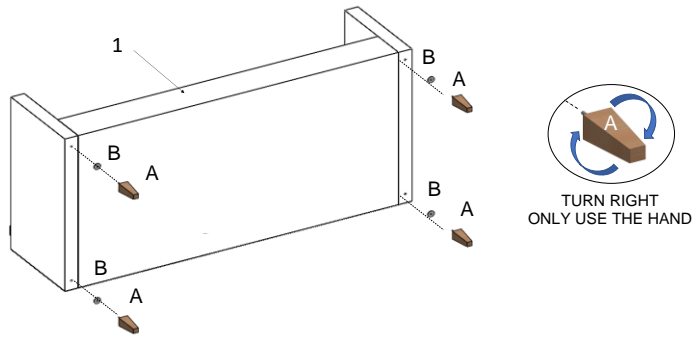

Vendor Information	
Vendor Name:	LSMX1
Vendor Code:	V-005852

Living Space Information	
LS SKU:	317995
LS product Name:	SANTANA GRAPHITE SOFA W/REVERSIBLE CHAISE
Vendor Model #:	1535-REVSC-SA-GRA
Vendor Collection:	SANTANA

CODE	PART #	DESCRIPTION	SHIPS IN 48 HRS	QUANTITY	PRICING	NOTES
A	WOODPLEG	WOOD PAINTED LEG	YES	8		
B	WASHER8	Washer #8	YES	8		

A	WOODPLEG	 X8
B	WASHER8	 X8
1	SANTANA SOFA	 X1
2	SANTANA OTTOMAN	 X1

STEP 1: PLACE LEGS SANTANA SOFA

STEP 2: PLACE LEGS SANTANA OTTOMAN

STEP 3: JOIN SECTIONAL