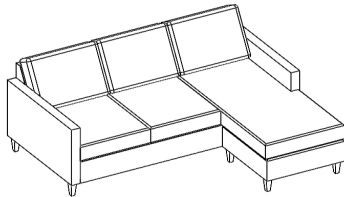

Vendor Information	
Vendor Name:	LSMX1
Vendor Code:	V-005852

Living Space Information	
LS SKU:	317995
LS product Name:	SANTANA GRAPHITE SOFA W/REVERSIBLE CHAISE
Vendor Model #:	1535-REVSC-SA-GRA
Vendor Collection:	SANTANA

CODE	PART #	DESCRIPTION	SHIPS IN 48 HRS	QUANTITY	PRICING	NOTES
A	WOODPLEG	WOOD PAINTED LEG	YES	8		
B	WASHER8	Washer #8	YES	8		

A	WOODPLEG	 X8
B	WASHER8	 X8
1	SANTANA SOFA	 X1
2	SANTANA OTTOMAN	 X1

STEP 1: PLACE LEGS SANTANA SOFA