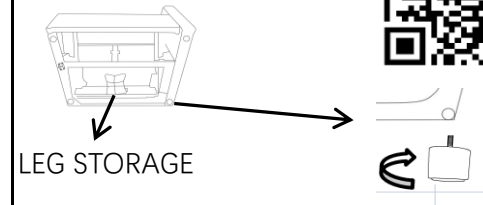

LIVING SPACES

320341

KIT-KENNEDY 2 PIECE POWER RECLINING
LOVESEAT W/USB

A

PWR LAF CHAIR

Confix

B

PWR RAF CHAIR