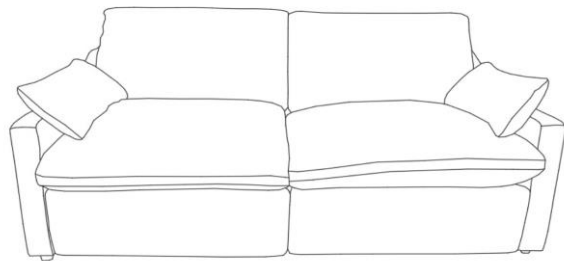

LIVING SPACES

320341

KIT-KENNEDY 2 PIECE POWER RECLINING
LOVESEAT W/USB

A

PWR LAF CHAIR

Confix

B

PWR RAF CHAIR