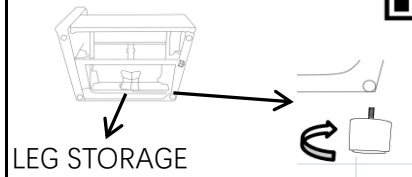

LIVING SPACES

320341

KIT-KENNEDY 2 PIECE POWER RECLINING
LOVESEAT W/USB

A

PWR LAF CHAIR

Confix

B

PWR RAF CHAIR