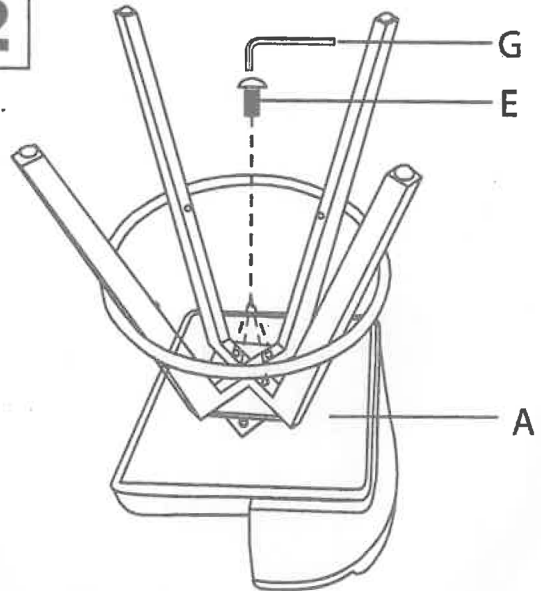

# Cosmo Counter Stool

Part # B26-COSMO XX+XX

18-0514

**PARTS**

A

B

C

D

M6 X 40mm  
Ex4

M6x45mm  
Fx4

(M6)  
G

**1**

**2**

**3**

Do not over tighten.  
Do not use power tools to assemble.