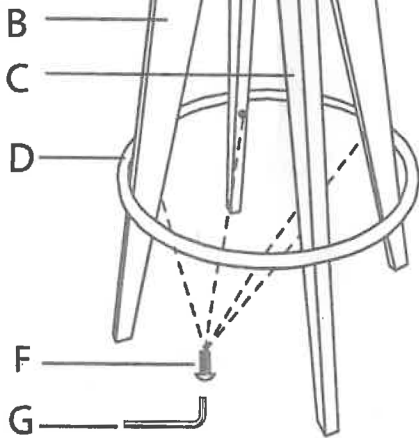

# Cosmo Counter Stool

Part # B26-COSMO XX+XX

18-0514

**PARTS**

A

B

C

D

M6 X 40mm  
Ex4

M6x45mm  
Fx4

(M6)  
G

**1**

**2**

**3**

Do not over tighten.  
Do not use power tools to assemble.