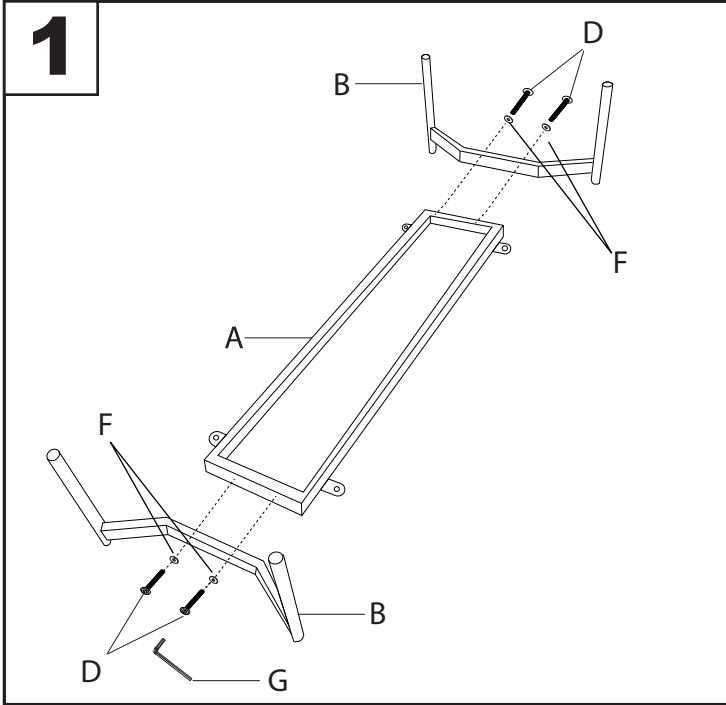

# Chloe Storage Bench

Part # BC-CHLOE STOR XXXX

20-0416

**PARTS**

Do not over tighten.  
 Do not use power tools to assemble.