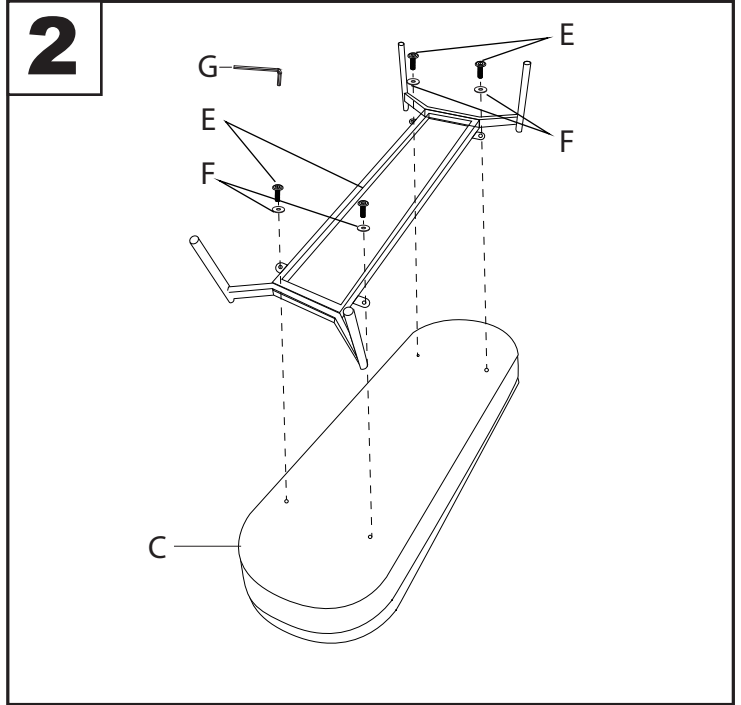

# Chloe Storage Bench

Part # BC-CHLOE STOR XXXX

20-0416

**PARTS**

Do not over tighten.  
 Do not use power tools to assemble.