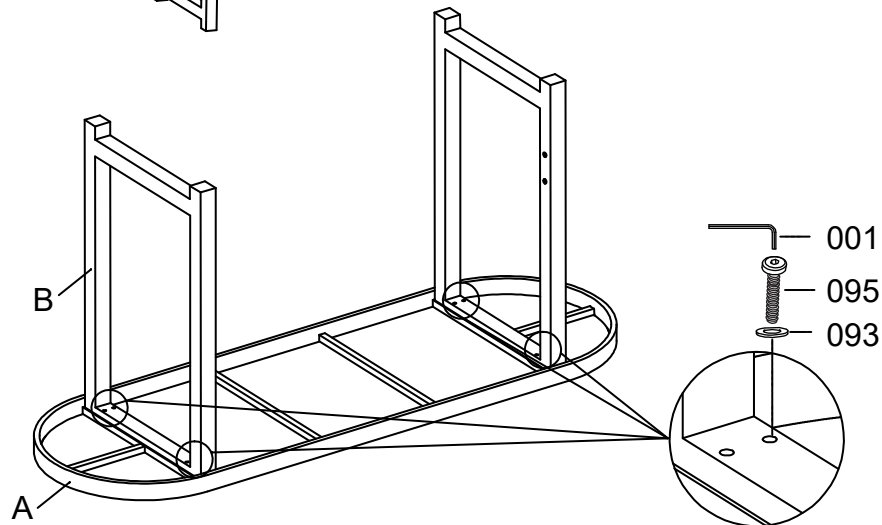

MARSEILLE OUTDOOR CONSOLE BAR TABLE

22BT012A

331296

Assembly Instruction

Parts List:				Hardware List:			
REF.	DESCRIPTION	IMAGE	Q' TY	REF.	DESCRIPTION	IMAGE	Q' TY
A	Table Rack		1	093	Washer (M6, IDΦ6.5, ODΦ14)		12
B	Table Leg		2	017	Bolt (M6×15)		4
C	Connecting link		1	095	Bolt (M6×30)		8
				001	Allen Wrench (M6)		1

Diagram:

Step 1

Step 2