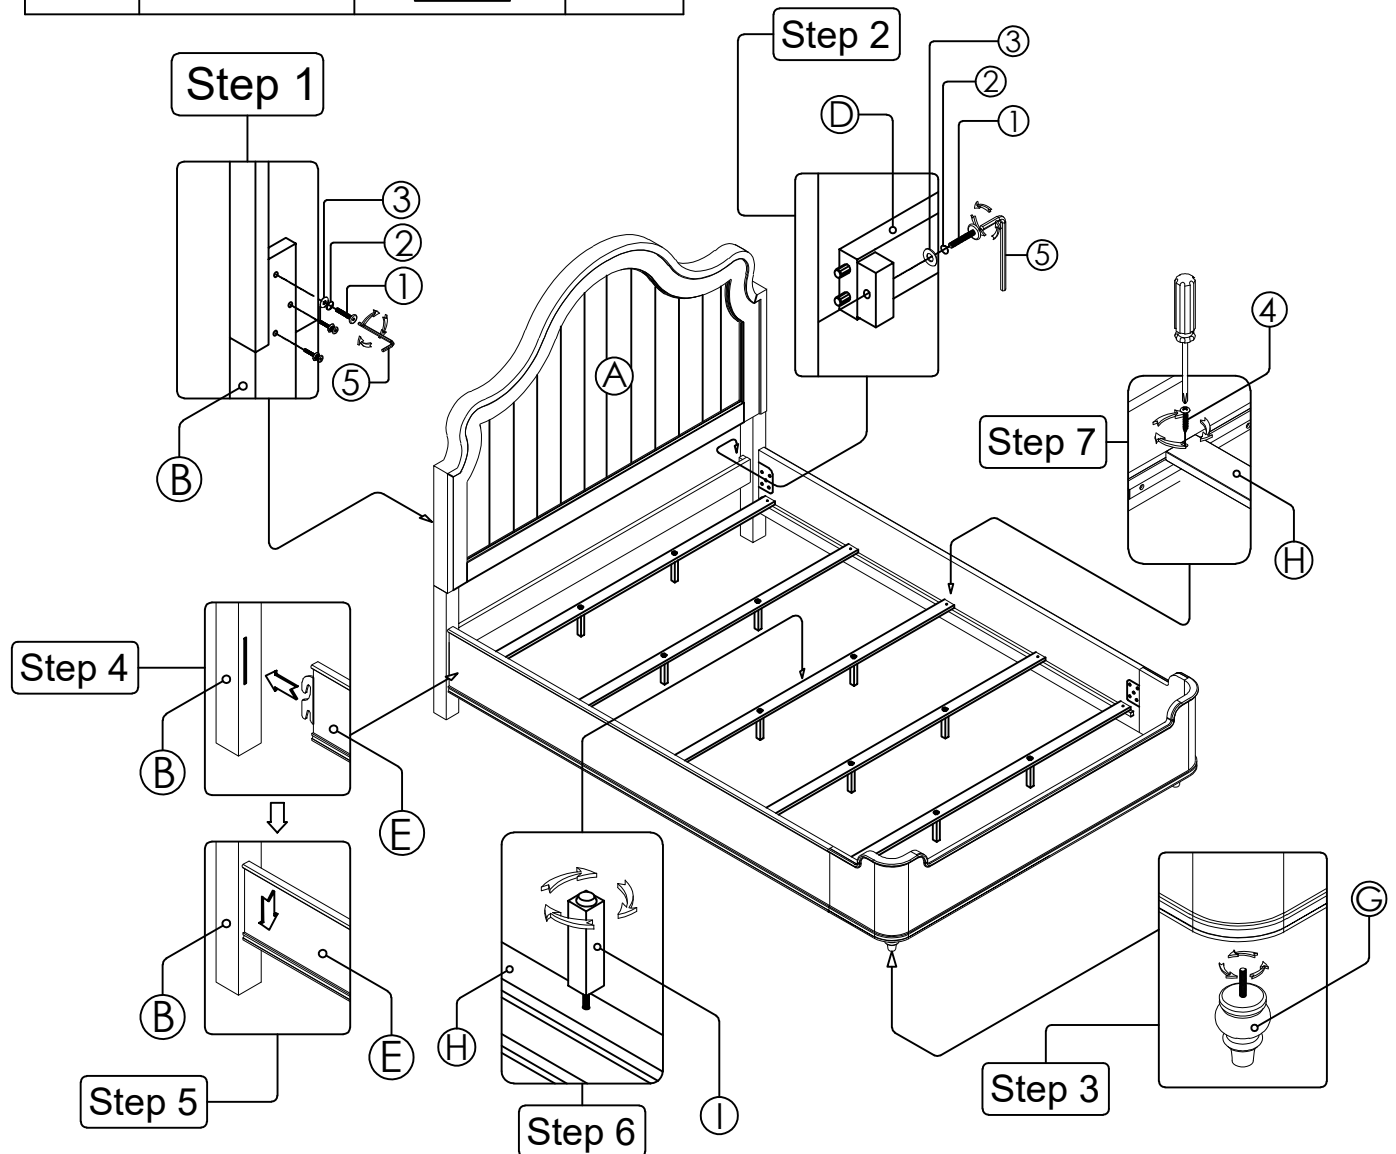

LEGENDS

FURNITURE

ASSEMBLY INSTRUCTIONS

ZDEL 7004 - DELILAH KING HEADBOARD
 ZDEL 7005 - DELILAH KING FOOTBOARD
 ZDEL 7003 - DELILAH QUEEN/KING RAILS

LTR	PARTS LIST		QTY
A	HEADBOARD PANEL		1 pc
B	HEADBOARD LEG-LEFT		1 pc
C	HEADBOARD LEG-RIGHT		1 pc
D	STRETCHER		1 pc
E	RAILS		2 pcs
F	FOOTBOARD		2 pcs
G	FOOTBOARD BUN FOOT		2 pcs
H	SLATS		5 pcs
I	LEG SUPPORT		10 pcs

NO	HARDWARE LIST		QTY
1	BOLT Ø5/16"*45mm		8 pcs
2	LOCK WASHER Ø5/16"*11mm		8 pcs
3	FLAT WASHER Ø5/16"*19mm		8 pcs
4	SCREW #8*32mm		10 pcs
5	ALLEN WRENCH 4*58mm		1 pc

Thanks for choosing Legends Furniture!