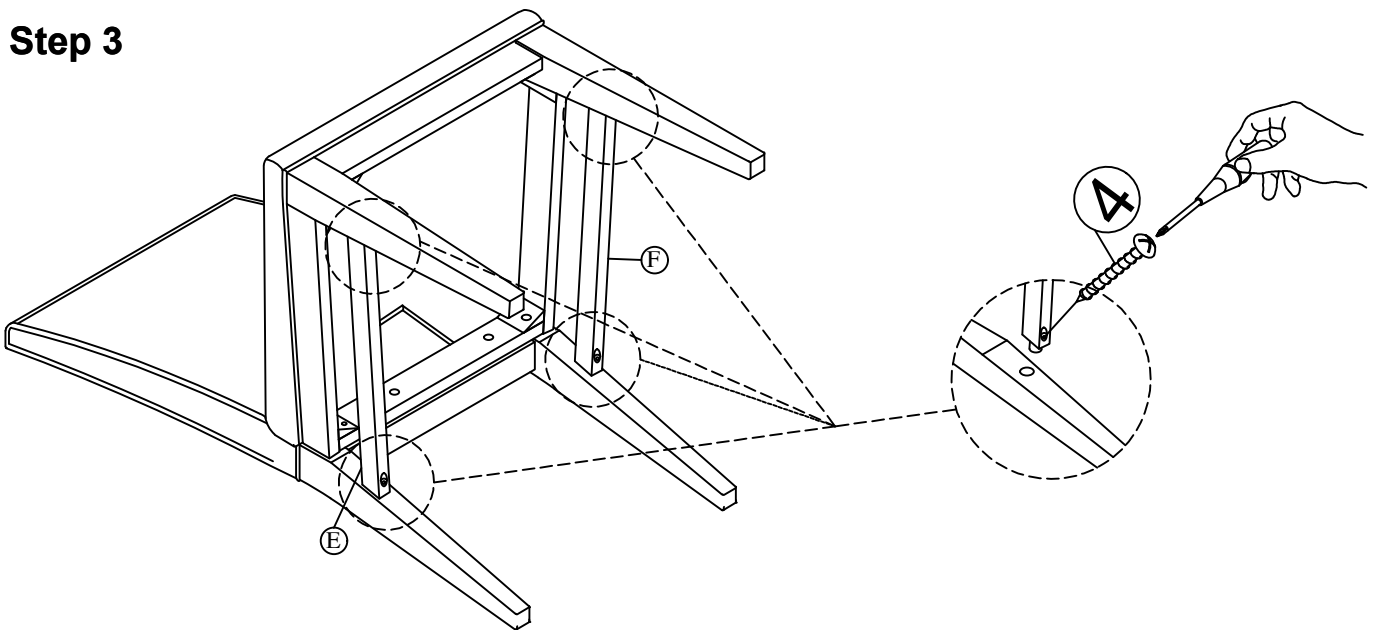

Assembly Instruction For

GIGI DINING SIDE CHAIR

ITEM:CRSOLOSC SKU#: 334733

Step 3

Step 4