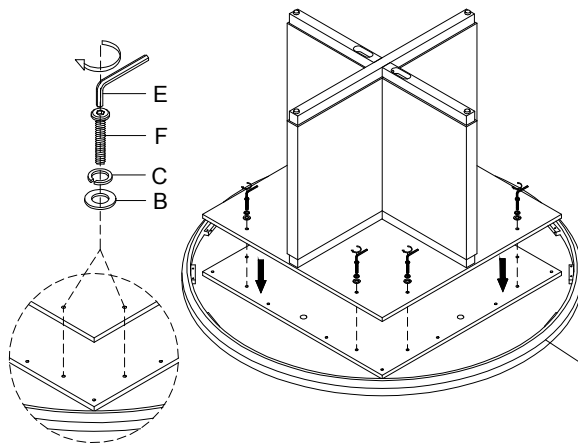

# NATE+ JEREMIAH

FOR LIVING SPACES

A	PD5614-24B-HD-A	 Ø5/16"	x4
B	PD5614-24B-HD-B	 Ø5/16"x19x2mm	x20
C	PD5614-24B-HD-C	 Ø5/16"x12x2mm	x20
D	PD5614-24B-HD-D	 Ø5/16"x2-1/2"L	x4
E	PD5614-24B-HD-E	 Allen key 4mm	x1
F	PD5614-24B-HD-F	 Ø5/16"x1-3/8"L	x16
1	PD5614-24T-TT		x1
2	PD5614-24T-MP		x1
3	PD5614-24B-CL		x1
4	PD5614-24B-SL		x2

VOYAGE

334816/D5614-24B  
NATURAL BASE 60" RND. DINING TABLE  
334817/D5614-24T  
NATURAL TOP 60" RND. DINING TABLE  
334818/D5614-24  
NATURAL 60" RND. DINING TABLE  
BNJ

①

②

③

④

⑤

LEVEL ME