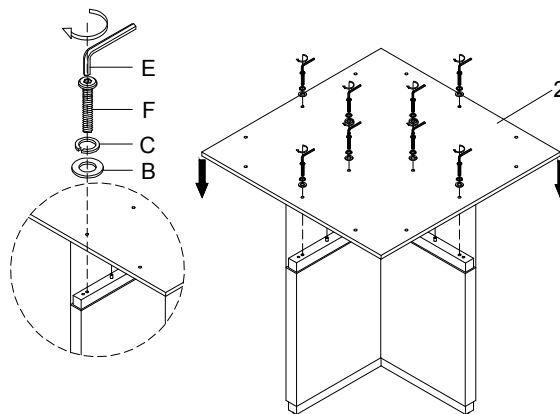

# NATE+ JEREMIAH

FOR LIVING SPACES

A	PD5614-24B-HD-A	 Ø5/16"	x4
B	PD5614-24B-HD-B	 Ø5/16"x19x2mm	x20
C	PD5614-24B-HD-C	 Ø5/16"x12x2mm	x20
D	PD5614-24B-HD-D	 Ø5/16"x2-1/2"L	x4
E	PD5614-24B-HD-E	 Allen key 4mm	x1
F	PD5614-24B-HD-F	 Ø5/16"x1-3/8"L	x16
1	PD5614-24T-TT		x1
2	PD5614-24T-MP		x1
3	PD5614-24B-CL		x1
4	PD5614-24B-SL		x2

VOYAGE

334816/D5614-24B  
NATURAL BASE 60" RND. DINING TABLE  
334817/D5614-24T  
NATURAL TOP 60" RND. DINING TABLE  
334818/D5614-24  
NATURAL 60" RND. DINING TABLE  
BNJ

①

②

③

④

⑤

LEVEL ME