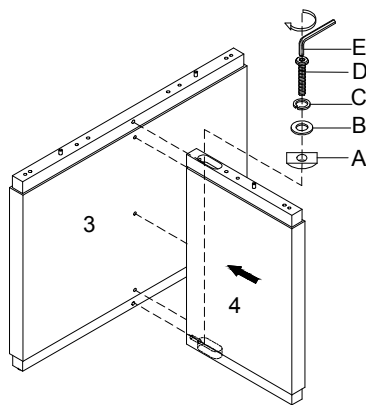

# NATE+ JEREMIAH

FOR LIVING SPACES

A	PD5614-24B-HD-A	 Ø5/16"	x4
B	PD5614-24B-HD-B	 Ø5/16"x19x2mm	x20
C	PD5614-24B-HD-C	 Ø5/16"x12x2mm	x20
D	PD5614-24B-HD-D	 Ø5/16"x2-1/2"L	x4
E	PD5614-24B-HD-E	 Allen key 4mm	x1
F	PD5614-24B-HD-F	 Ø5/16"x1-3/8"L	x16
1	PD5614-24T-TT		x1
2	PD5614-24T-MP		x1
3	PD5614-24B-CL		x1
4	PD5614-24B-SL		x2

VOYAGE

334816/D5614-24B  
NATURAL BASE 60" RND. DINING TABLE  
334817/D5614-24T  
NATURAL TOP 60" RND. DINING TABLE  
334818/D5614-24  
NATURAL 60" RND. DINING TABLE  
BNJ

①

②

③

④

⑤

LEVEL ME