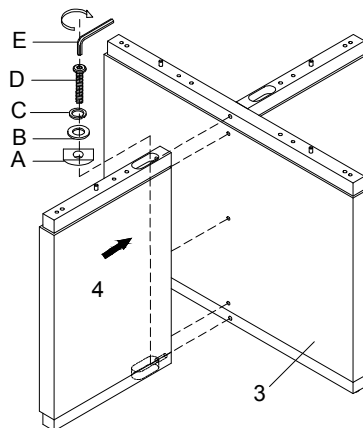

# NATE+ JEREMIAH

FOR LIVING SPACES

A	PD5614-24B-HD-A	 Ø5/16"	x4
B	PD5614-24B-HD-B	 Ø5/16"x19x2mm	x20
C	PD5614-24B-HD-C	 Ø5/16"x12x2mm	x20
D	PD5614-24B-HD-D	 Ø5/16"x2-1/2"L	x4
E	PD5614-24B-HD-E	 Allen key 4mm	x1
F	PD5614-24B-HD-F	 Ø5/16"x1-3/8"L	x16
1	PD5614-24T-TT		x1
2	PD5614-24T-MP		x1
3	PD5614-24B-CL		x1
4	PD5614-24B-SL		x2

VOYAGE

334816/D5614-24B  
NATURAL BASE 60" RND. DINING TABLE  
334817/D5614-24T  
NATURAL TOP 60" RND. DINING TABLE  
334818/D5614-24  
NATURAL 60" RND. DINING TABLE  
BNJ

①

②

③

④

⑤

LEVEL ME