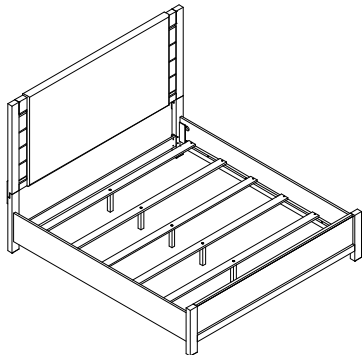

NATE+ JEREMIAH

FOR LIVING SPACES

A	PLS-B5914-55R-HD-A	 X8 Ø5/16"x4-1/2"L
B	PLS-B5914-55R-HD-B	 X8 Ø5/16"x34x16x3mm
C	PLS-B5914-55R-HD-C	 X8 Ø5/16"x17mm
D	PLS-B5914-55H-HD-D	 X1 Wrench 12mm
E	PLS-B5914-55H-HD-E	 X12 Ø5/16"x19x2mm
F	PLS-B5914-55H-HD-F	 X12 Ø5/16"x12x2mm
G	PLS-B5914-55H-HD-G	 X12 Ø5/16"x1-3/4"L
H	PLS-B5914-55R-HD-H	 X10 #4x25mm
1	PLS-B5914-55HB	 X1
2L	PLS-B5914-55H-LL	 X1
2R	PLS-B5914-55H-RL	 X1
3	PLS-B5914-55H-MP	 X2
4	PLS-B5914-55H-SR	 X1
5	P99-00QSL-LV	 x5 1558x76x18mm
6	PLS-B5914-55FB	 X1
7	PLS-B5914-55R	 X2
8	PLS-B5914-55F-SS	 X5 196x34x34mm

TOOLS REQUIRED (NOT PROVIDED):
PHILLIPS SCREW DRIVER 

VOYAGE BROWN

334997/B5914-55F
QN FOOTBOARD UPH PANEL BED BNJ
334998/B5914-55H
QN HEADBOARD UPH PANEL BED BNJ
334999/B5914-55R QN
RAILS/SLATS UPH PANEL BED BNJ
335000/B5914-55 BROWN QUEEN
UPHOLSTERED PANEL BED BNJ