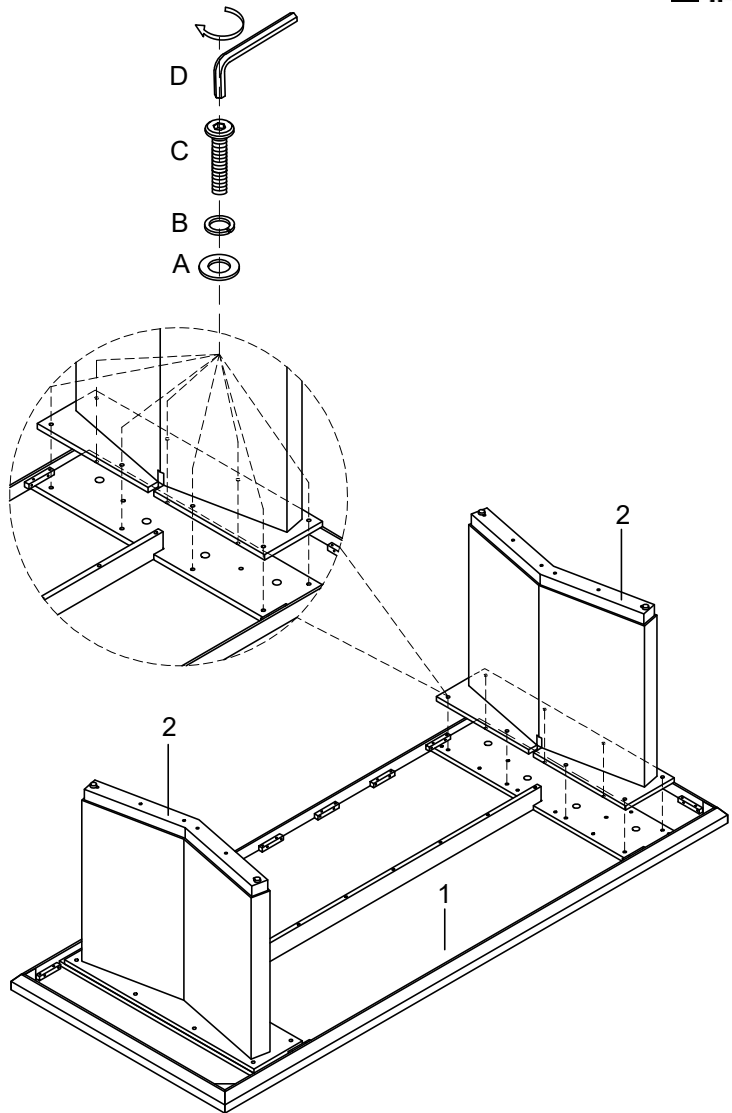

NATE+ JEREMIAH

FOR LIVING SPACES

A	PLS-D5914-27HD	X16 Ø5/16"x19x2mm
B	PLS-D5914-27HD	X16 Ø5/16"x12x2mm
C	PLS-D5914-27HD	X16 Ø5/16"x1-3/8"L
D	PLS-D5914-27HD	X1 4mm
1	PLS-D5914-27TP	X1
2	PLS-D5914-27LG	X2

VOYAGE BROWN

①

②

335025/LS-D5914-27
94" Trestle Dining Table BNJ