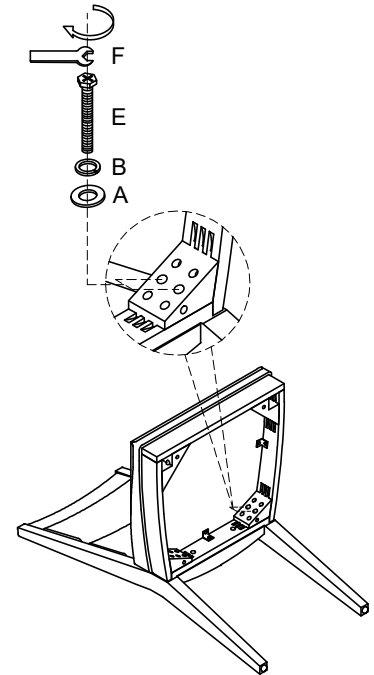

# NATE+ JEREMIAH

FOR LIVING SPACES

|   |                |  |
|---|----------------|--|
| A | PLS-D5914-60HD |  X10<br>Ø5/16"x19x2mm |
| B | PLS-D5914-60HD |  X10<br>Ø5/16"x12x2mm |
| C | PLS-D5914-60HD |  X2<br>Ø5/16"x1-3/4"L |
| D | PLS-D5914-60HD |  X4<br>Ø5/16"x2-1/4"L |
| E | PLS-D5914-60HD |  X4<br>Ø5/16"x3-1/2"L |
| F | PLS-D5914-60HD |  X1<br>Wrench 12mm    |
| 1 | PLS-D5914-60CB |  X1                   |
| 2 | PLS-D5914-60SE |  X1                   |
| 3 | PLS-D5914-60LG |  X2                   |

VOYAGE BROWN

335026/LS-D5914-60  
Wood Back Chair BNJ

①

②

③

④