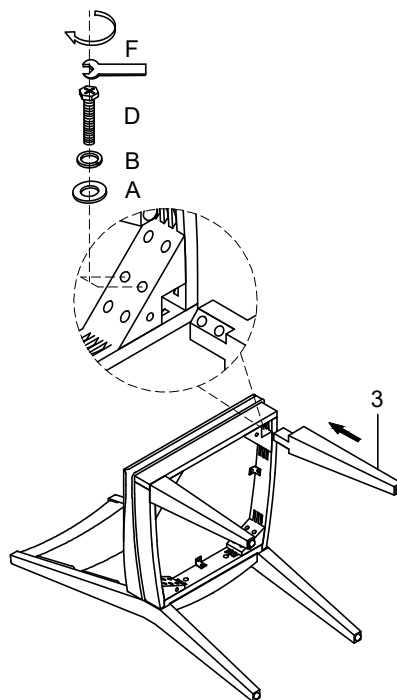

# NATE+ JEREMIAH

FOR LIVING SPACES

|   |                |  |
|---|----------------|--|
| A | PLS-D5914-60HD |  X10<br>Ø5/16"x19x2mm |
| B | PLS-D5914-60HD |  X10<br>Ø5/16"x12x2mm |
| C | PLS-D5914-60HD |  X2<br>Ø5/16"x1-3/4"L |
| D | PLS-D5914-60HD |  X4<br>Ø5/16"x2-1/4"L |
| E | PLS-D5914-60HD |  X4<br>Ø5/16"x3-1/2"L |
| F | PLS-D5914-60HD |  X1<br>Wrench 12mm    |
| 1 | PLS-D5914-60CB |  X1                   |
| 2 | PLS-D5914-60SE |  X1                   |
| 3 | PLS-D5914-60LG |  X2                   |

VOYAGE BROWN

335026/LS-D5914-60  
Wood Back Chair BNJ

①

②

③

④