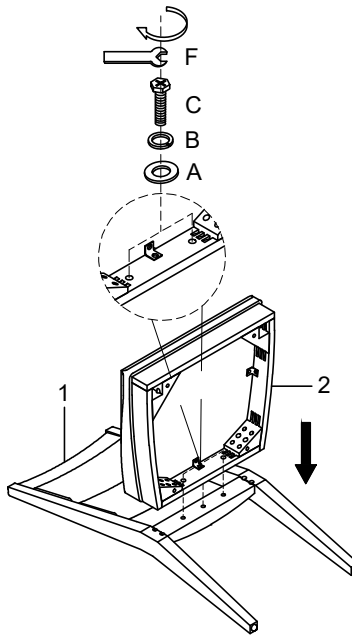

# NATE+ JEREMIAH

FOR LIVING SPACES

|   |                |  |
|---|----------------|--|
| A | PLS-D5914-60HD |  X10<br>Ø5/16"x19x2mm |
| B | PLS-D5914-60HD |  X10<br>Ø5/16"x12x2mm |
| C | PLS-D5914-60HD |  X2<br>Ø5/16"x1-3/4"L |
| D | PLS-D5914-60HD |  X4<br>Ø5/16"x2-1/4"L |
| E | PLS-D5914-60HD |  X4<br>Ø5/16"x3-1/2"L |
| F | PLS-D5914-60HD |  X1<br>Wrench 12mm    |
| 1 | PLS-D5914-60CB |  X1                   |
| 2 | PLS-D5914-60SE |  X1                   |
| 3 | PLS-D5914-60LG |  X2                   |

VOYAGE BROWN

335026/LS-D5914-60  
Wood Back Chair BNJ

①

②

③

④