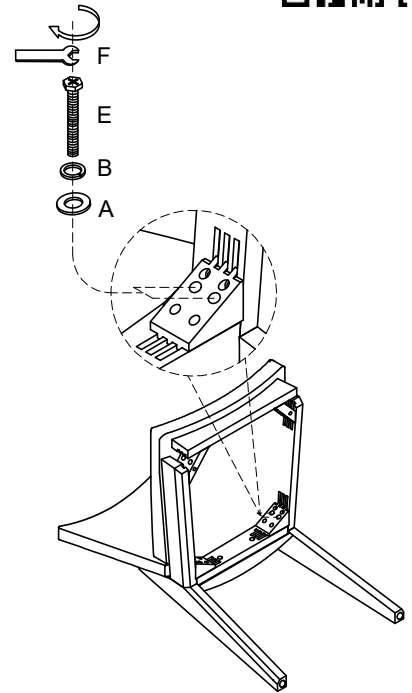

NATE+ JEREMIAH

FOR LIVING SPACES

A	PLS-D5914-66HD	 X10 Ø5/16"x19x2mm
B	PLS-D5914-66HD	 X10 Ø5/16"x12x2mm
C	PLS-D5914-66HD	 X4 Ø5/16"x12mm
D	PLS-D5914-66HD	 X2 Ø5/16"x2"L
E	PLS-D5914-66HD	 X4 Ø5/16"x3-1/4"L
F	PLS-D5914-66HD	 X1 Wrench 12mm
1	PLS-D5914-66CB	 X1
2	PLS-D5914-66SE	 X1
3L	PLS-D5914-66LG1	 X1
3R	PLS-D5914-66LG2	 X1

VOYAGE BROWN

335027/LS-D5914-66
Upholstered Dining Chair BNJ

①

②

③

④

WARNING:
USE ONLY THE HAND
TOOLS PROVIDED