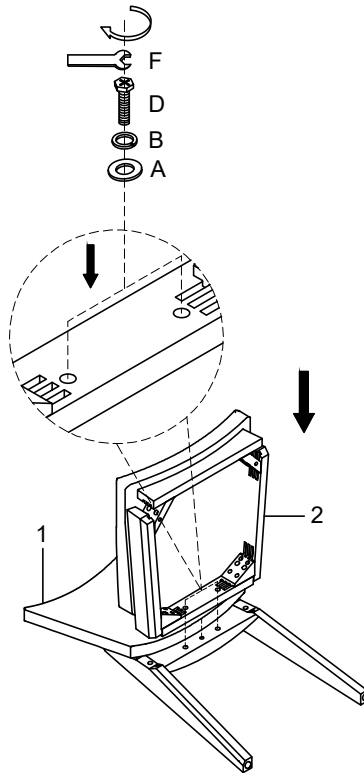

NATE+ JEREMIAH

FOR LIVING SPACES

A	PLS-D5914-66HD	 X10 Ø5/16"x19x2mm
B	PLS-D5914-66HD	 X10 Ø5/16"x12x2mm
C	PLS-D5914-66HD	 X4 Ø5/16"x12mm
D	PLS-D5914-66HD	 X2 Ø5/16"x2"L
E	PLS-D5914-66HD	 X4 Ø5/16"x3-1/4"L
F	PLS-D5914-66HD	 X1 Wrench 12mm
1	PLS-D5914-66CB	 X1
2	PLS-D5914-66SE	 X1
3L	PLS-D5914-66LG1	 X1
3R	PLS-D5914-66LG2	 X1

VOYAGE BROWN

335027/LS-D5914-66
Upholstered Dining Chair BNJ

①

②

③

④

WARNING:
USE ONLY THE HAND
TOOLS PROVIDED