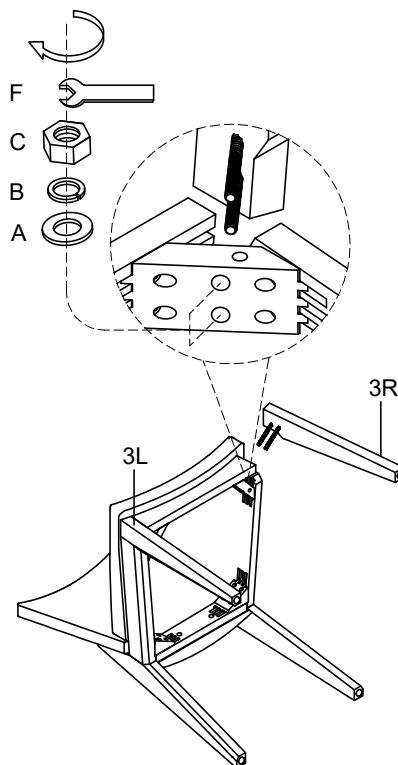

NATE+ JEREMIAH

FOR LIVING SPACES

A	PLS-D5914-66HD	 X10 Ø5/16"x19x2mm
B	PLS-D5914-66HD	 X10 Ø5/16"x12x2mm
C	PLS-D5914-66HD	 X4 Ø5/16"x12mm
D	PLS-D5914-66HD	 X2 Ø5/16"x2"L
E	PLS-D5914-66HD	 X4 Ø5/16"x3-1/4"L
F	PLS-D5914-66HD	 X1 Wrench 12mm
1	PLS-D5914-66CB	 X1
2	PLS-D5914-66SE	 X1
3L	PLS-D5914-66LG1	 X1
3R	PLS-D5914-66LG2	 X1

VOYAGE BROWN

335027/LS-D5914-66
Upholstered Dining Chair BNJ

①

②

③

④

WARNING:
USE ONLY THE HAND
TOOLS PROVIDED