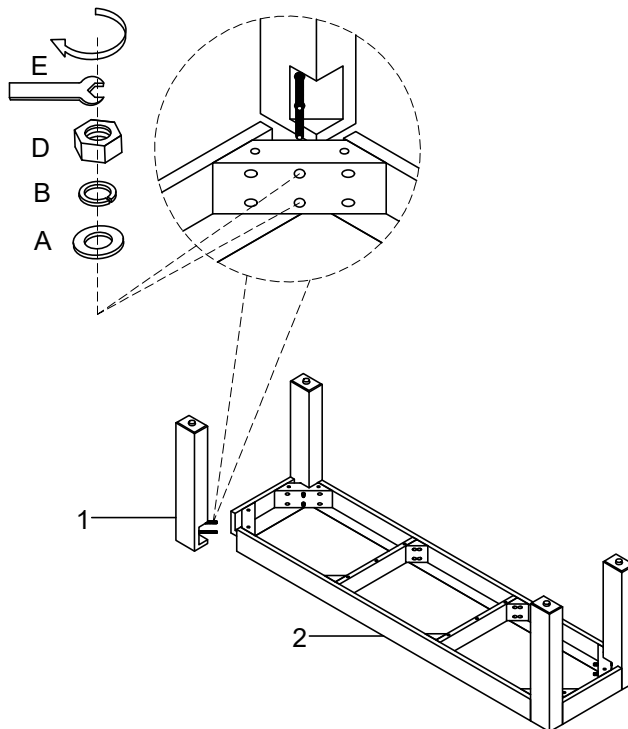

# NATE+ JEREMIAH

FOR LIVING SPACES

A	PLS-D5914-69HD	 Ø5/16"x19x2mm	X8
B	PLS-D5914-69HD	 Ø5/16"x12x2mm	X8
C	PLS-D5914-69HD	 Ø5/16x12mm	X8
D	PLS-D5914-69HD	 Wrench 12mm	X1
1	PLS-D5914-69-LG		X4
2	PLS-D5914-69SE		X1

VOYAGE BROWN

①

②

335028/LS-D5914-69 Dining Bench BNJ

WARNING:  
USE ONLY THE HAND  
TOOLS PROVIDED