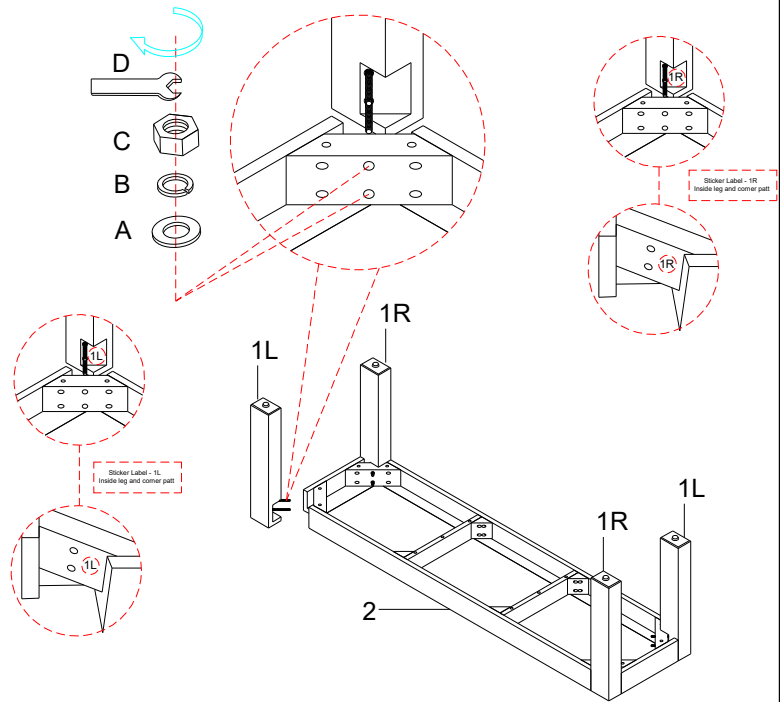

NATE+ JEREMIAH

FOR LIVING SPACES

A	PD5914-69HD	X8 Ø5/16"x19x2mm
B	PD5914-69HD	X8 Ø5/16"x12x2mm
C	PD5914-69HD	X8 Ø5/16"x12mm
D	PD5914-69HD	X1 Wrench 12mm
1L	PD5914-69-LL	X2
1R	PD5914-69-LR	X2
2	PD5914-69SE	X1

VOYAGE

①

②

335028/D5914-69 Bench BNJ

WARNING
USE ONLY THE HAND
TOOLS PROVIDED