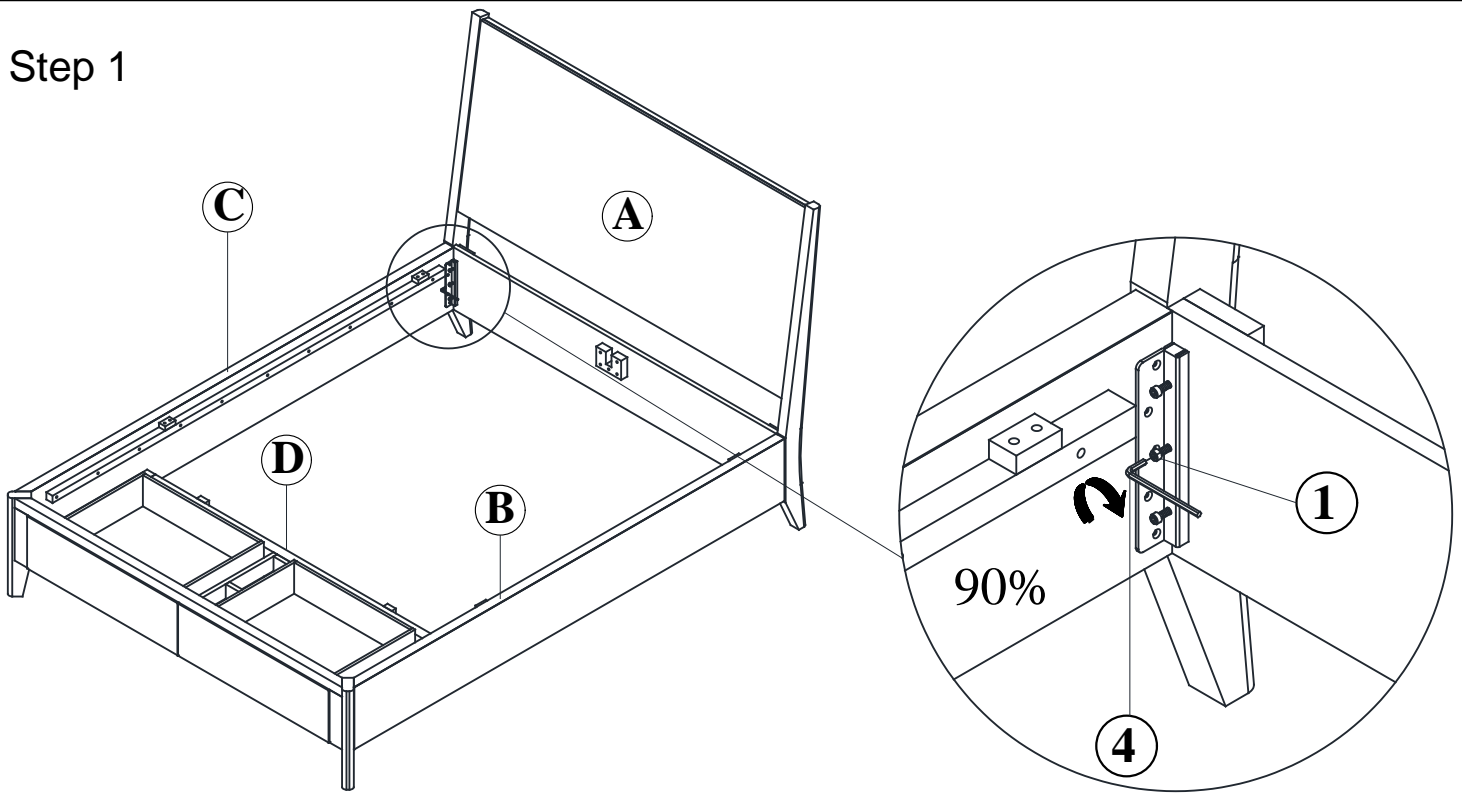

LIVING SPACES

ASSEMBLY INSTRUCTIONS

DRAPER CAL KING WOOD HEADBOARD

FOR STORAGE BED

LS SKU#336743 MODEL # DE-DRAP-BCK01-US-2DRW-HB
LS SKU#336742 MODEL # DE-DRAP-BCK01-US-2DRW-FB/SL
LS SKU#336744 MODEL # DE-DRAP-BCK01-US-2DRW-SR

Step 1