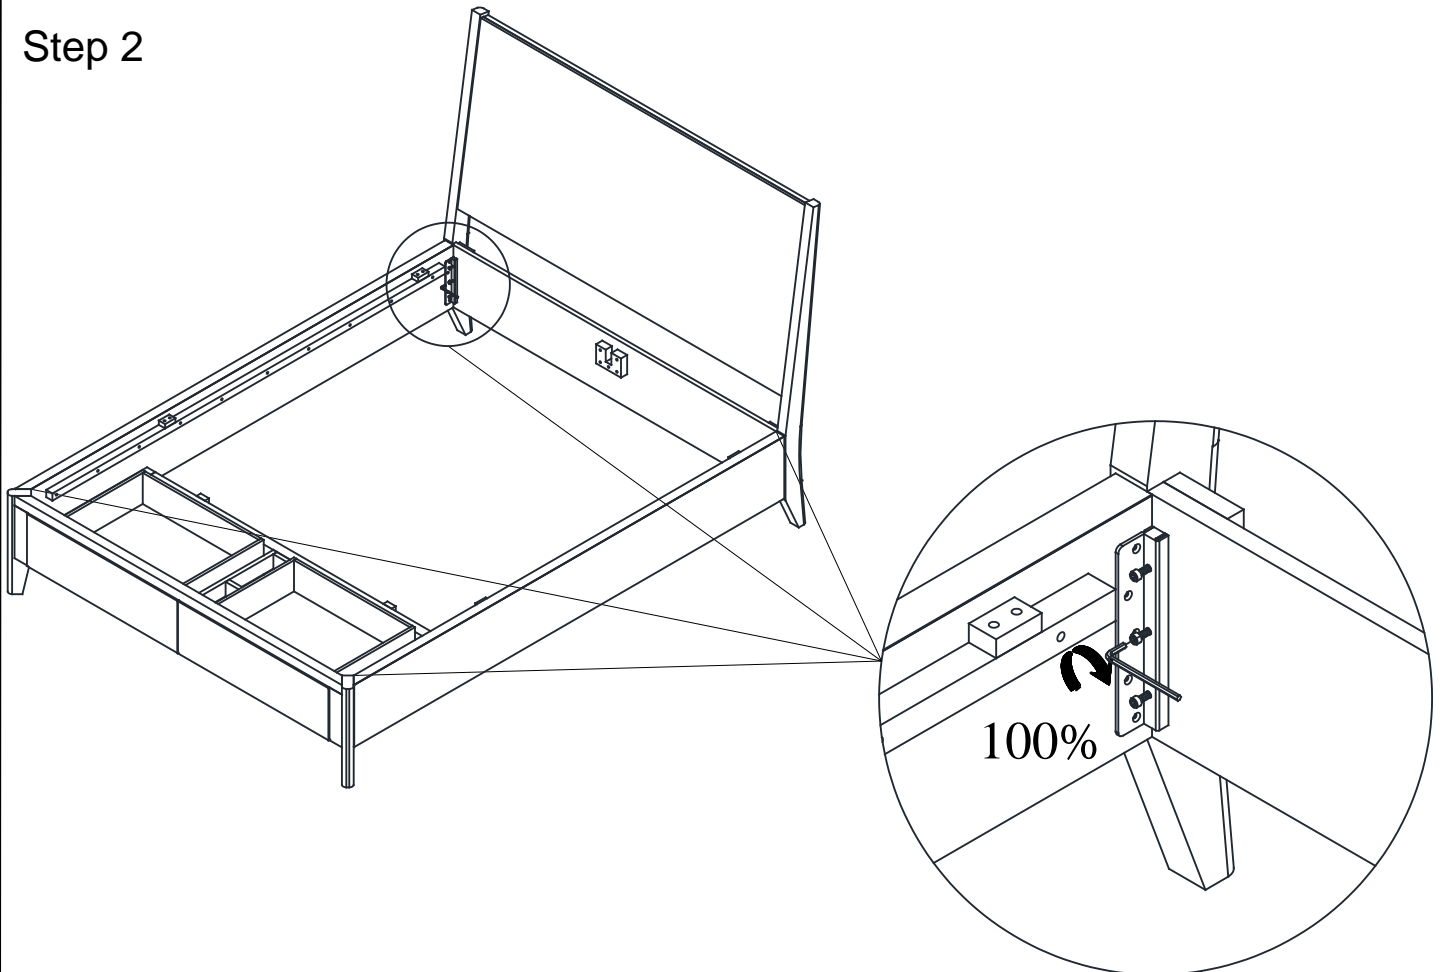

LIVING SPACES

ASSEMBLY INSTRUCTIONS

DRAPER CAL KING WOOD HEADBOARD

FOR STORAGE BED

LS SKU#336743 MODEL # DE-DRAP-BCK01-US-2DRW-HB
LS SKU#336742 MODEL # DE-DRAP-BCK01-US-2DRW-FB/SL
LS SKU#336744 MODEL # DE-DRAP-BCK01-US-2DRW-SR

Step 1

Step 2