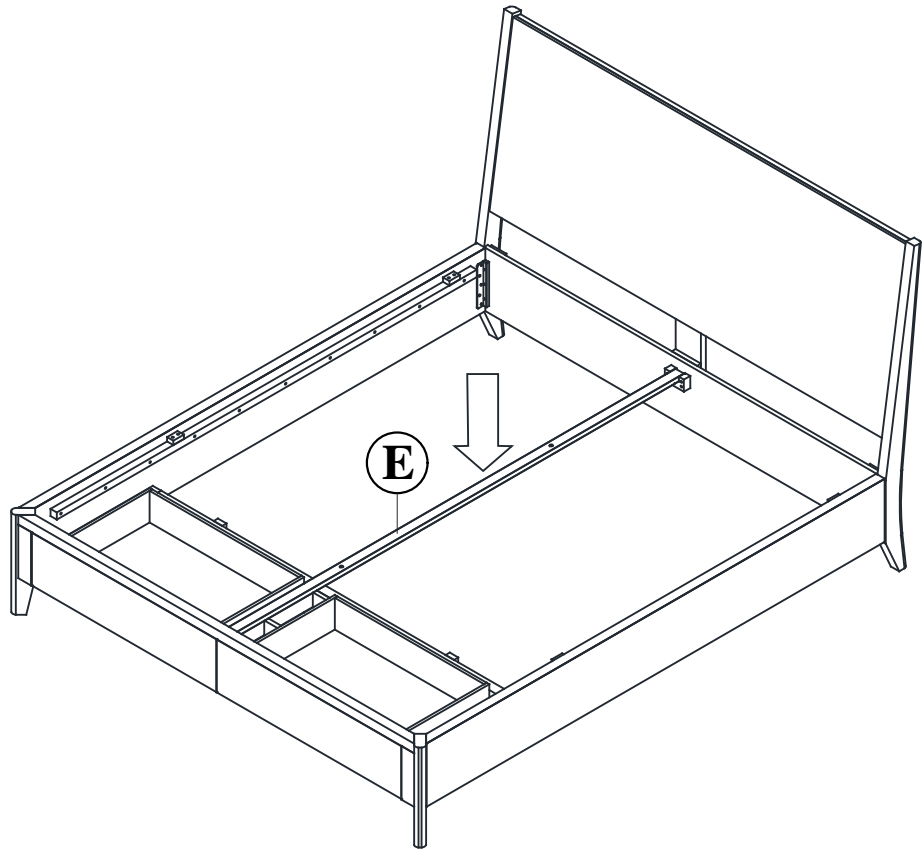

LIVING SPACES

ASSEMBLY INSTRUCTIONS DRAPER CAL KING WOOD HEADBOARD FOR STORAGE BED

LS SKU#336743 MODEL # DE-DRAP-BCK01-US-2DRW-HB
LS SKU#336742 MODEL # DE-DRAP-BCK01-US-2DRW-FB/SL
LS SKU#336744 MODEL # DE-DRAP-BCK01-US-2DRW-SR

Step 3