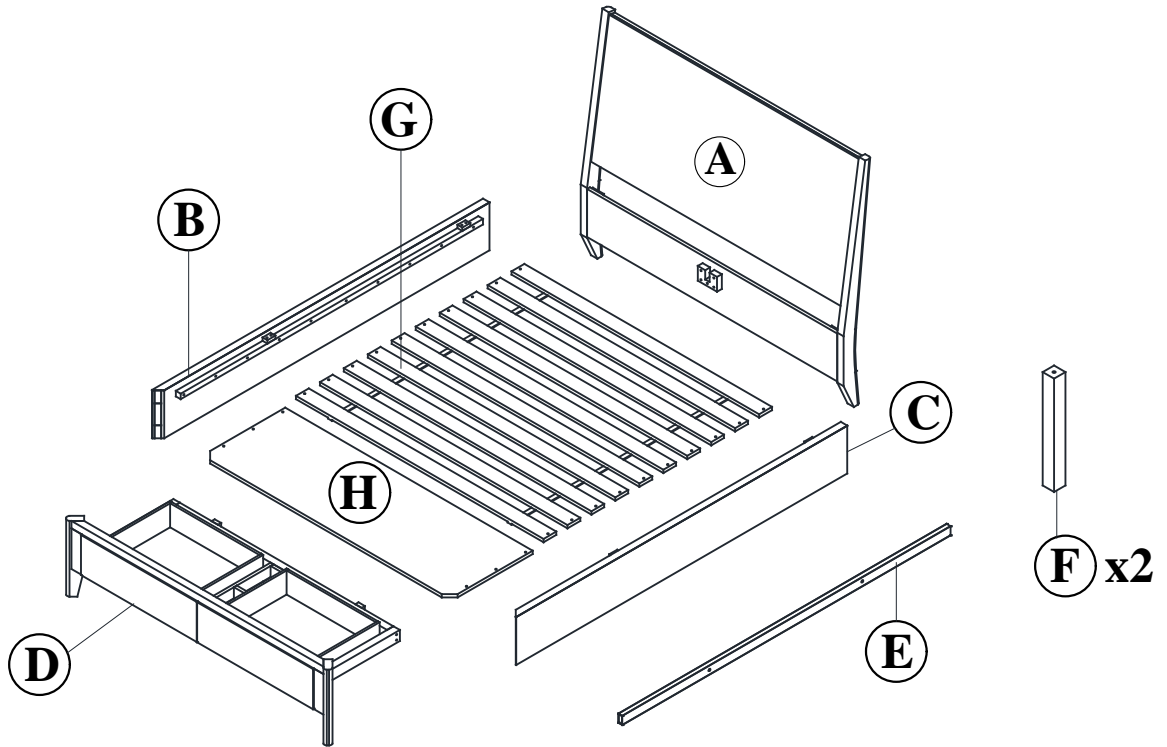

LIVING SPACES

**ASSEMBLY INSTRUCTIONS
DRAPER CAL KING WOOD HEADBOARD
FOR STORAGE BED**

LS SKU#336743 MODEL # DE-DRAP-BCK01-US-2DRW-HB
LS SKU#336742 MODEL # DE-DRAP-BCK01-US-2DRW-FB/SL
LS SKU#336744 MODEL # DE-DRAP-BCK01-US-2DRW-SR

LIST OF PARTS AND HARDWARE			
No.	Description	Q'ty	
A	HEADBOARD	1	
B	SIDE RAIL RIGHT	1	
C	SIDE RAIL LEFT	1	
D	FOOTBOARD	1	
E	CENTER RAIL	1	
F	SUPPORT LEG	2	
G	SLAT	11	
H	SLAT	1	

LIST OF PARTS AND HARDWARE				
No.	Description	Q'ty		
1	Bolt	M6*10	12	
2	Bolt	M6*40	2	
3	Washer	8*18	2	
4	Key	M5	1	
5	Key	M4*100	1	
6	Screw	M4*30	28	