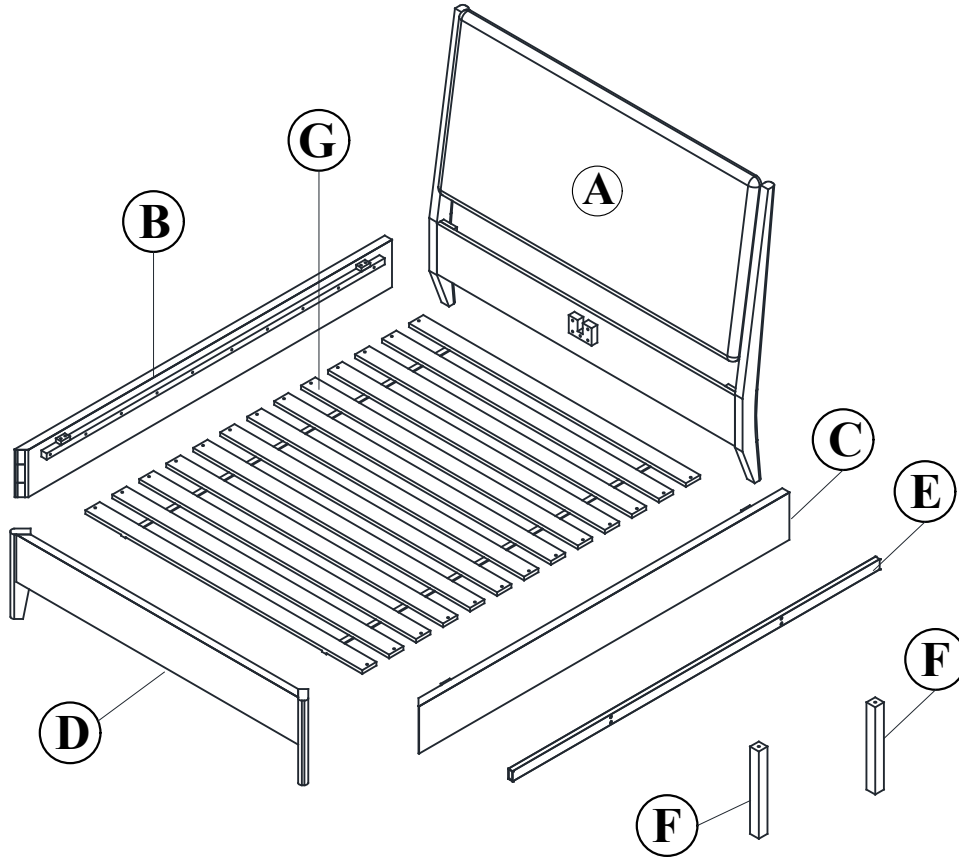

ASSEMBLY INSTRUCTIONS

DRAPER KING UPHOLSTERED HEADBOARD FOR PLATFORM BED

LS SKU# 336797 MODEL # DE-DRAP-BK01-US-UP-HB

LS SKU# 336756 MODEL # DE-DRAP-BK01-US-FB/SL

LS SKU# 336796 MODEL # DE-DRAP-BK01-US-SR

LIST OF PARTS AND HARDWARE			
No.		Description	Q'ty
A		HEADBOARD	1
B		SIDE RAIL RIGHT	1
C		SIDE RAIL LEFT	1
D		FOOTBOARD	1
E		CENTER RAIL	1
F		SUPPORT LEG	2
G		SLAT	13

LIST OF PARTS AND HARDWARE				
No.		Description		Q'ty
1		Bolt	M6*10	12
2		Bolt	M6*40	2
3		Washer	8*18	2
4		Key	M5	1
5		Key	M4*100	1
6		Screw	M4*30	26