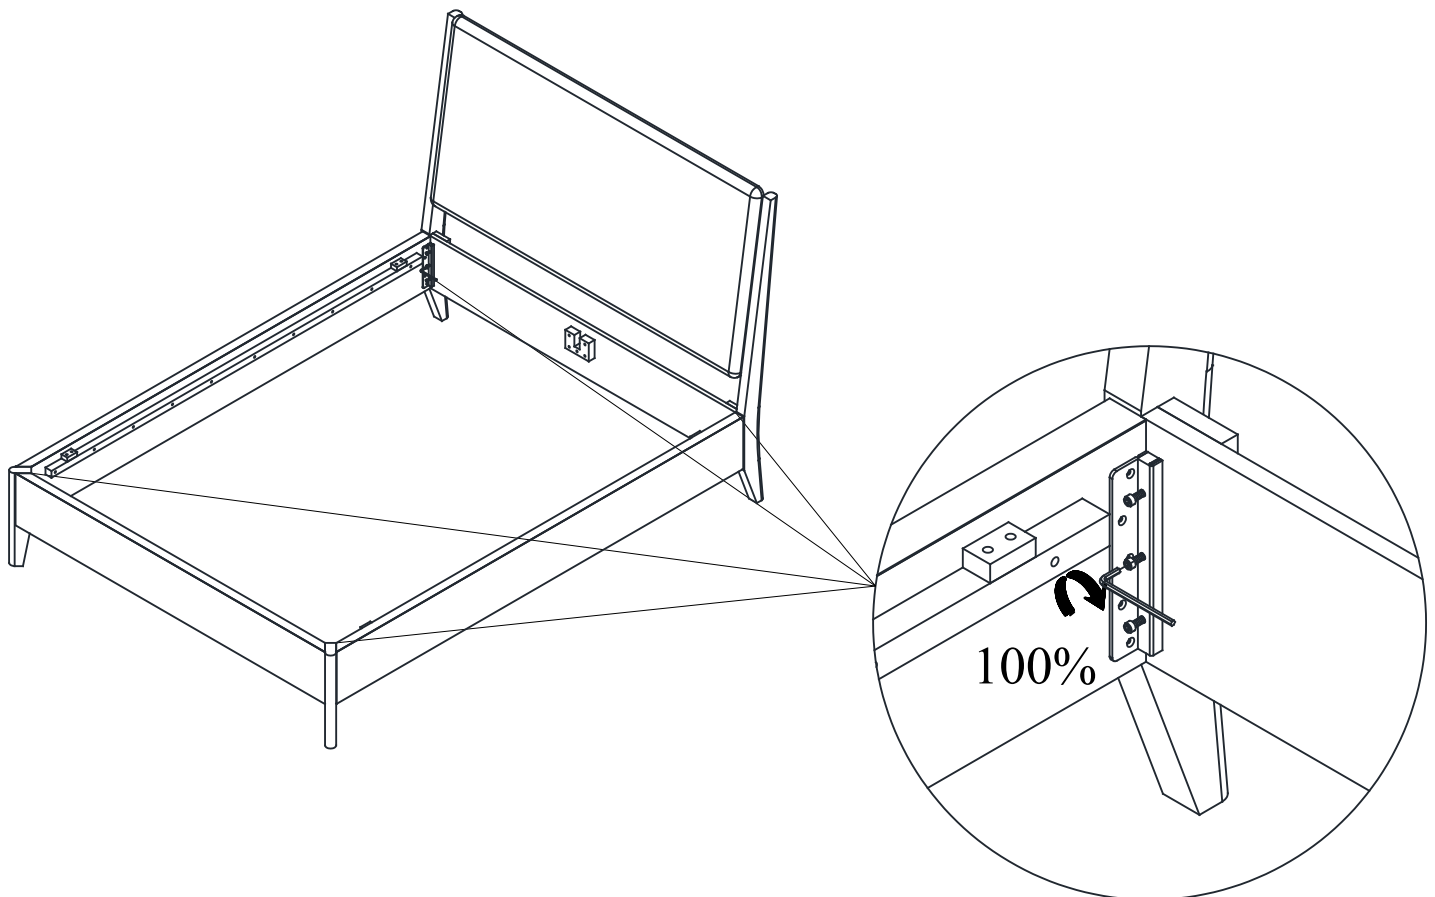

LIVING SPACES

ASSEMBLY INSTRUCTIONS

DRAPER KING UPHOLSTERED HEADBOARD

FOR PLATFORM BED

LS SKU# 336797 MODEL # DE-DRAP-BK01-US-UP-HB

LS SKU# 336756 MODEL # DE-DRAP-BK01-US-FB/SL

LS SKU# 336796 MODEL # DE-DRAP-BK01-US-SR

Step 1

Step 2