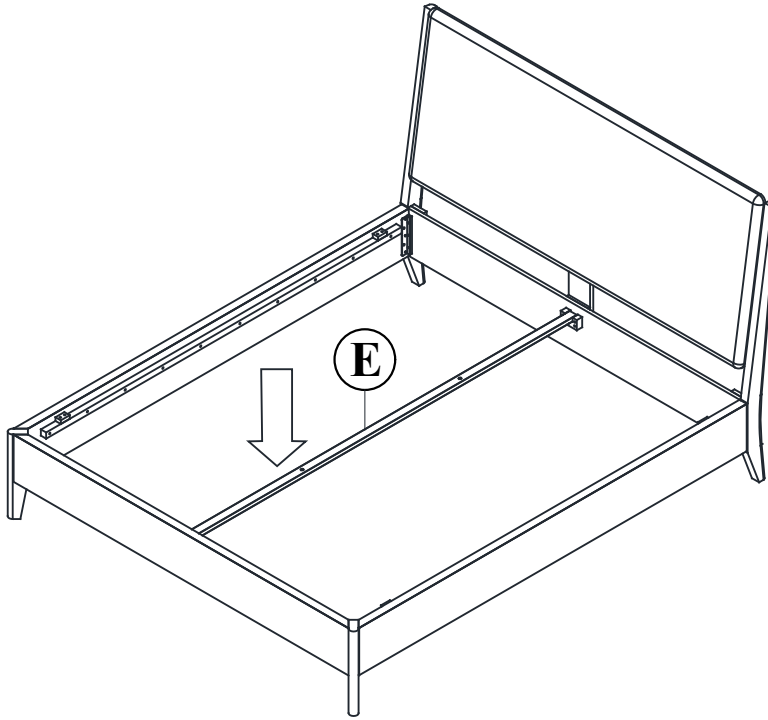

LIVING SPACES

ASSEMBLY INSTRUCTIONS

DRAPER KING UPHOLSTERED HEADBOARD

FOR PLATFORM BED

LS SKU# 336797 MODEL # DE-DRAP-BK01-US-UP-HB

LS SKU# 336756 MODEL # DE-DRAP-BK01-US-FB/SL

LS SKU# 336796 MODEL # DE-DRAP-BK01-US-SR

Step 3